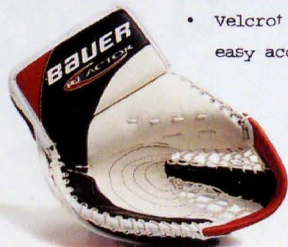

REACTOR* 3 GM3000CJ*

REACTOR* 3 GM3000CJ* JUNIOR PRO CATCH GLOVE

- V-trap widens pocket for better puck control and allows top trap to grip stick.
- FLEXX HINGE* back cuff delivers greater wrist flexibility.
- Wrist strap enables easier break in and improves glove control.
- Velcro* back cover for easy access to wrist straps and quick drying.