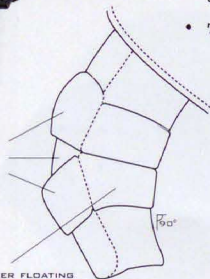

1. ### 3.
2. Large molded shoulder caps for complete arm protection and increased blocking surface.
   - Double back-strap system to keep padding in position.
   - Full-length spinal coverage anchors body pad and provides spinal protection.
   - Two-part rib and kidney pad for unrestricted movement and protection.
   - Tapered forearms improve glove and body pad interface.

FULL OUTSIDE
ARM PROTECTION