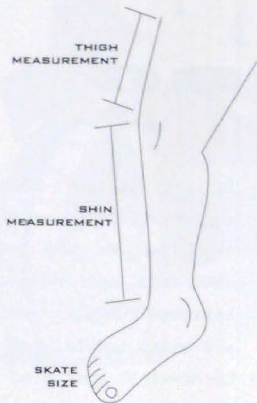

	GOAL PAD	PAD LENGTH
REACTOR*	GP100P	26" (66 cm)
	GP100F	24" (61 cm)
	GP100Y	22" (56 cm)
	GP100Y	20" (51 cm)
	GP50	22" (56 cm)
	GP50	20" (51 cm)
	Available in Black.	

# Good fitting. Best results.