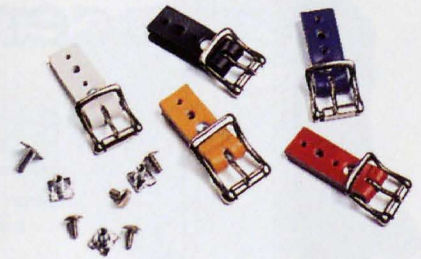

### NECK GUARD

- Coolmax<sup>®</sup> lining for optimal comfort and coolness.
- Cut-resistant Cordura<sup>®</sup> neck.
- Durable and water-resistant nylon cover.
- BNQ certified.

MODEL	SIZE
NGR SR.	14-18" (36-46 cm)
NGR JR.	10-14" (26-36 cm)