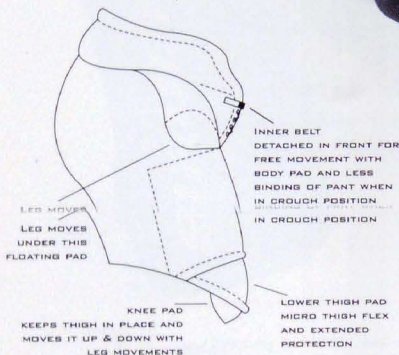

PANT	SIZE	WAIST SIZE		
REACTOR*	GHP6000/GHP5000	XL	38-42" / 97-107 cm	BLK	NAV
	GHP6000/GHP5000	L	34-38" / 86-97 cm	BLK	NAV
	GHP6000/GHP5000	M	30-34" / 76-86 cm	BLK	NAV
	GHP6000/GHP5000	M	30-34" / 76-86 cm	BLK	NAV
	GHP6000/GHP5000	S	26-30" / 66-76 cm	BLK	NAV
	GHP3000S	XL	38-40" / 97-107 cm	BLK	NAV
	GHP3000S	L	34-38" / 86-97 cm	BLK	NAV
	GHP3000S	M	30-34" / 76-86 cm	BLK	NAV
	GHP3000S	S	26-30" / 66-76 cm	BLK	NAV
	GHP3000J	XL	30-32" / 76-81 cm	BLK	NAV
	GHP3000J	L	28-30" / 71-76 cm	BLK	NAV
	GHP3000J	M	26-28" / 66-71 cm	BLK	NAV
	GHP3000J	S	24-26" / 61-66 cm	BLK	NAV

Available also in Custom Colours.