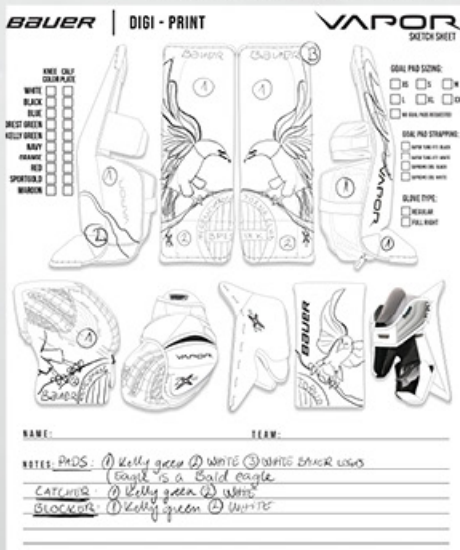

WRIST LENGTH

- ADD 12MM TO FOREARM LENGTH
- ADD 25MM TO FOREARM LENGTH
- ADD 37MM TO FOREARM LENGTH
- ADD 50MM TO FOREARM LENGTH
- REMOVE 12MM TO FOREARM LENGTH
- REMOVE 25MM TO FOREARM LENGTH

BAUER

DIGI-PRINT

» DIGI-PRINT : What is it?

Bauer elite pads utilize "Digitally Printed" graphics. Digital printing allows a digital-based image to be printed directly to the surface material of our pads and gloves.

It is then coated to protect the image so it will not fade/deteriorate over time. Now that we are opening this technology up for custom design - it means virtually limitless capabilities with no added weight or impact to pad performance or durability.

» FLOW CHART

» VISUAL SUMMARY

1 GOALIE'S DESIGN SKETCH SHEET

2 DESIGNER'S RENDERING

3 FINAL PRODUCT

» BRAND GUIDE

Ensure that all Digi-Print orders abide by Bauer Brand Standard Guidelines. Each uploaded image will be reviewed upon order. You must own the rights to your image-photos or have a written letter from your organization for any logo usage. We reserve the right to reject and cancel Digi-Print orders containing images that include: