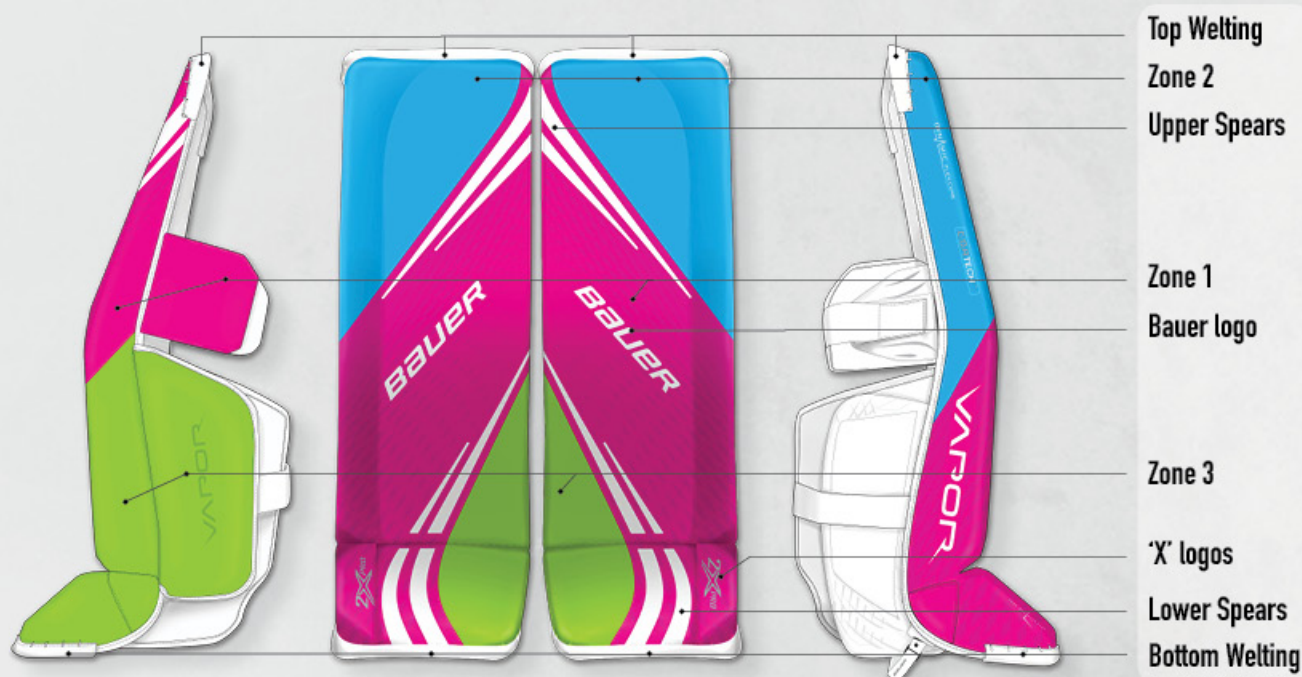

Logos:

- BAUER Logo**
-  A. RED
 -  BLACK
 -  BLUE
 -  BROWN
 -  F. GREEN
 -  KELLY
 -  LT. BLUE
 -  MAROON
 -  M. GOLD
 -  NAVY
 -  ORANGE
 -  PURPLE
 -  RED
 -  SILVER
 -  S. GOLD
 -  WHITE
 -  YELLOW

EXAMPLES:

VAPOR

COLOUR ZONES

Top Welting
Zone 2
Upper Spears

Zone 1
Bauer logo

Zone 3
'X' logos
Lower Spears
Bottom Welting

GRAPHICS

- Colour Zone 2 (Top)
Color: **CYAN**
- Upper Spears
Color: **WHITE**
- Colour Zone 1 (Center)
Color: **MAGENTA**
- Lower Spears
Color: **WHITE**
- Colour Zone 3 (Bottom)
Color: **LIME GREEN**