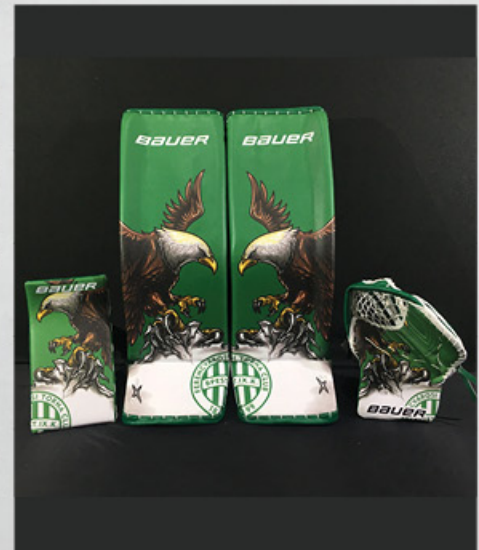

» FLOW CHART

» VISUAL SUMMARY

1 GOALIE'S DESIGN SKETCH SHEET

2 DESIGNER'S RENDERING

3 FINAL PRODUCT

» BRAND GUIDE

Ensure that all Digi-Print orders abide by Bauer Brand Standard Guidelines. Each uploaded image will be reviewed upon order. You must own the rights to your image-photos or have a written letter from your organization for any logo usage. We reserve the right to reject and cancel Digi-Print orders containing images that include: