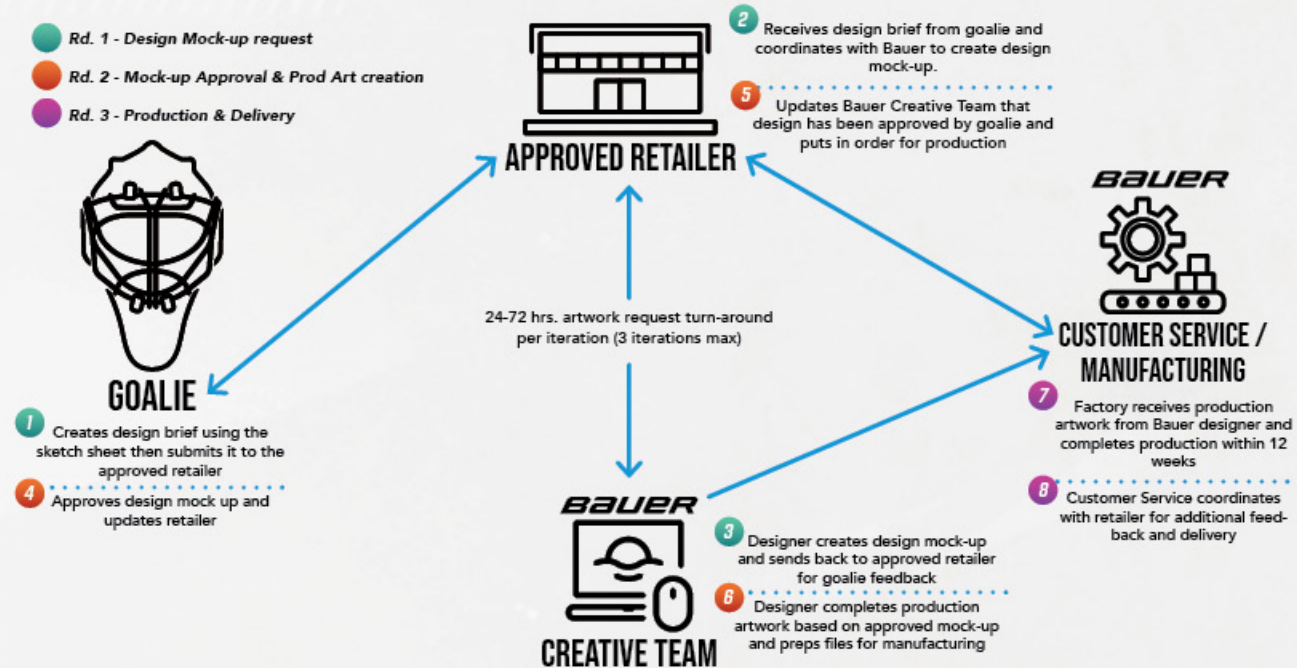

» FLOW CHART

» VISUAL SUMMARY

1 GOALIE'S DESIGN SKETCH SHEET

2 DESIGNER'S RENDERING

3 FINAL PRODUCT

» BRAND GUIDE

Ensure that all Digi-Print orders abide by Bauer Brand Standard Guidelines. Each uploaded image will be reviewed upon order. You must own the rights to your image-photos or have a written letter from your organization for any logo usage. We reserve the right to reject and cancel Digi-Print orders containing images that include: