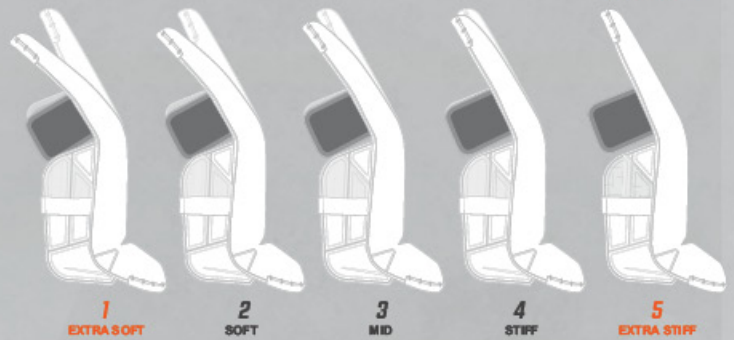

EXAMPLES:

GEAR OVERVIEW

SUPREME

VAPOR

FLEX PROFILE

151°

» **UNIQUE FEATURES**

- square shape
- thicker outside profile
- options of having stiff or soft boot flex

DYNAMIC FLEX

» **UNIQUE FEATURES**

- pre curved "S" shape
- thin outside profile
- more boot flex

» **THIGH FLEX**

SUPREME

VAPOR

» **BOOT FLEX** - Vapor is a stock 100 degree boot. Supreme is 125 degree boot with a pro custom option of 100 degree.