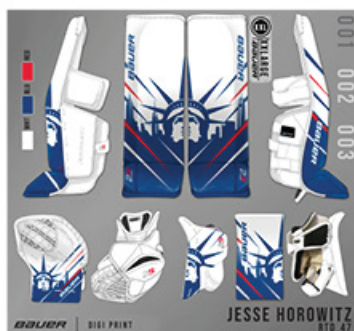

COMPONENTS

- Laces
Color: **WHITE**
- Top Welting
Color: **WHITE**
- Bottom Welting
Color: **WHITE**
- Bindings
Color: **WHITE**
- Backcover
Color: **WHITE**

DESIGN BANK

PRO

RETAIL

SKETCH SHEET

BAUER | DIGI-PRINT