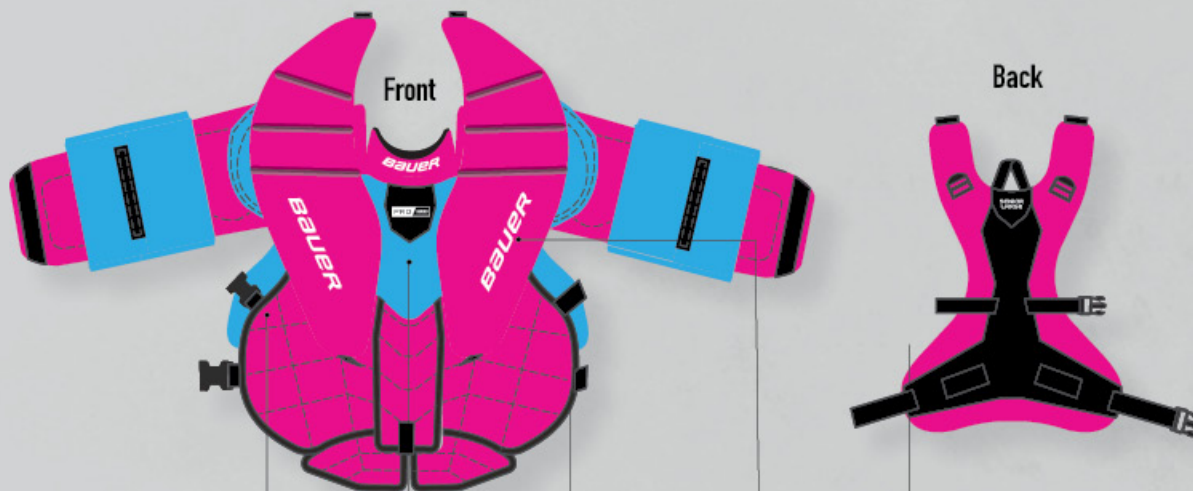

COLOUR ZONES

Main Colour Secondary Colour Body Bindings Bauer logo Webbing / Elastic

CUSTOM COMPONENTS

- **Main Colour**
  Magenta
- **Secondary Colour**
  Blue
- **Body Bindings**
  Black

GRAPHICS

- **Bauer Logo**
  White
- **Pro Series Logo**
  White
- **Sizing Logo - (White / Black)**
  White

WEBBING & ELASTIC

- **Webbing & Elastic**
  Black

COLOUR OPTIONS + CONSTRUCTION

CUSTOMIZABLE AREAS:

MAIN + SECONDARY COLOURS / BINDING / LOGOS (EMBROIDERY)

A. RED	BROWN	LT. BLUE	NAVY	RED	YELLOW
BLACK	F. GREEN	MAROON	ORANGE	S. GOLD	
BLUE	KELLY	M. GOLD	PURPLE	WHITE	

SHOULDER FLOATER PROTECTION

- STOCK
- REINFORCED

FOREARM PROTECTION

- STOCK
- REINFORCED

BICEP PROTECTION

- STOCK
- REINFORCED

ARM SELECTION

- SUPREME ULTRASONIC ARMS
- SUPREME PRO SERIES ARMS
- VAPOR 2X PRO ARMS

WRIST LENGTH

- ADD 12MM TO FOREARM LENGTH
- ADD 25MM TO FOREARM LENGTH
- ADD 37MM TO FOREARM LENGTH
- ADD 50MM TO FOREARM LENGTH
- REMOVE 12MM TO FOREARM LENGTH
- REMOVE 25MM TO FOREARM LENGTH