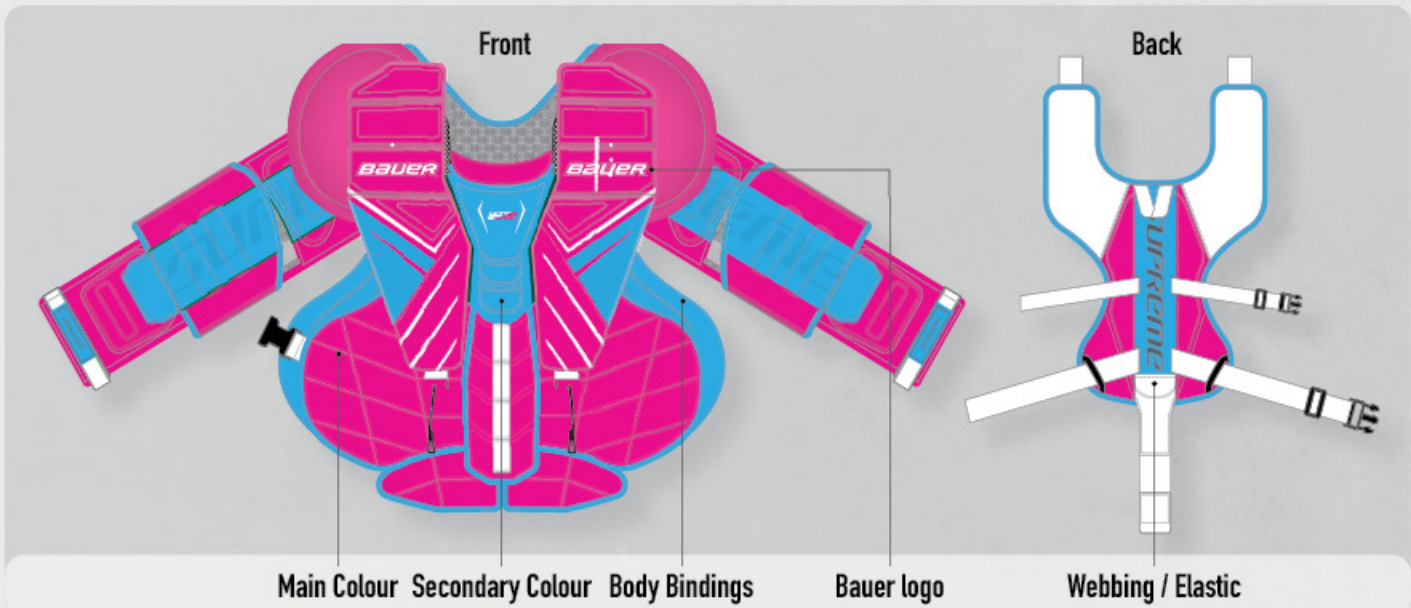

NON WAXED
(standard)

WAXED

CHEST & ARM

 **BAUER**

SUPREME

COLOUR ZONES

CUSTOM COMPONENTS

-  **Main Colour**
Magenta
-  **Secondary Colour**
Blue
-  **Body Bindings**
Blue