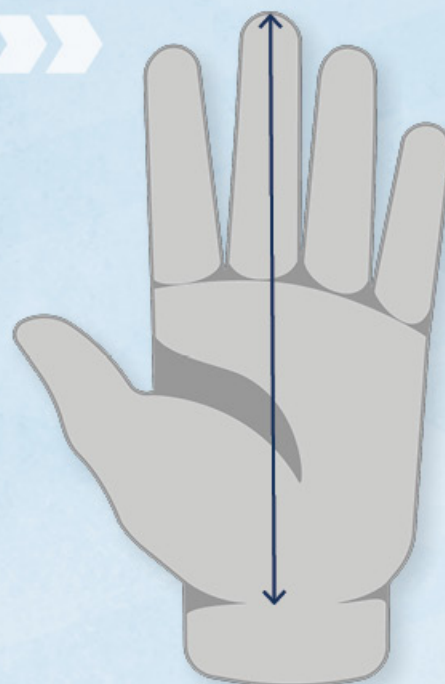

CATCH GLOVE & BLOCKER

»» **PALM MATERIAL** - for Pro-Custom only

»» **PRO-CUSTOM** available for both Supreme & Vapor

SUPREME

»» **PRO-CUSTOM**
- Thumb pillow can be added

VAPOR

»» **PRO-CUSTOM**
- Thumb pillow can be removed

»» **General sizing:**

STOCK SENIOR

INTERMEDIATE

XL

»» DETAILED SIZING: Catch Glove & Blocker

TIP: Measure the distance from the middle finger tip to the bottom of your palm. This works for both catch glove and blocker.

»» CATCH GLOVE

	SENIOR	INTERMEDIATE	JUNIOR	YOUTH
HAND SIZE (IN)	7" - 8.5"	6" - 7"	5.5" - 6.5"	4.5" - 5.5"
HAND SIZE (CM)	18 - 21.5	15 - 18	14 - 16.5	11.5 - 14
HAND SIZE (IN)	7.5" - 8"	7" - 7.5"		
HAND SIZE (CM)	19 - 20.5	18 - 19		
	REG	INT		

»» BLOCKER

	SENIOR	INTERMEDIATE	JUNIOR	YOUTH
HAND SIZE (IN)	7" - 8.5"	6" - 7"	5.5" - 6.5"	4.5" - 5.5"
HAND SIZE (CM)	18 - 21.5	15 - 18	14 - 16.5	11.5 - 14
HAND SIZE (IN)	8" - 8.5"	7.5" - 8"	7" - 7.5"	
HAND SIZE (CM)	20.5 - 21.5	19 - 20.5	18 - 19	
	XL	REG	INT