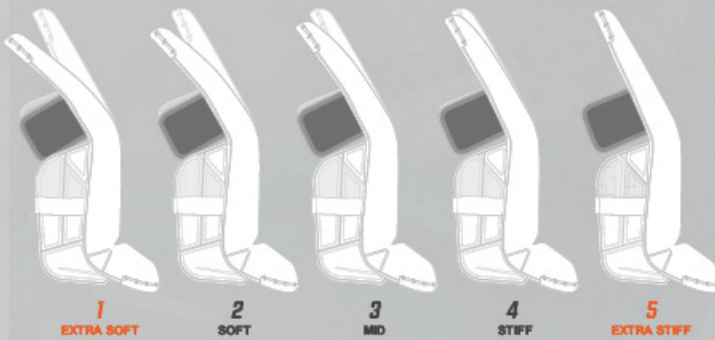

EXAMPLES:

GEAR OVERVIEW

SUPREME

VAPOR

FLEX PROFILE

151°

» **UNIQUE FEATURES**

- square shape
- thicker outside profile
- options of having stiff or soft boot flex

DYNAMIC FLEX

» **UNIQUE FEATURES**

- pre curved "S" shape
- thin outside profile
- more boot flex

» **THIGH FLEX**

SUPREME

VAPOR

» **BOOT FLEX** - Vapor is a stock 100 degree boot. Supreme is 125 degree boot with a pro custom option of 100 degree.