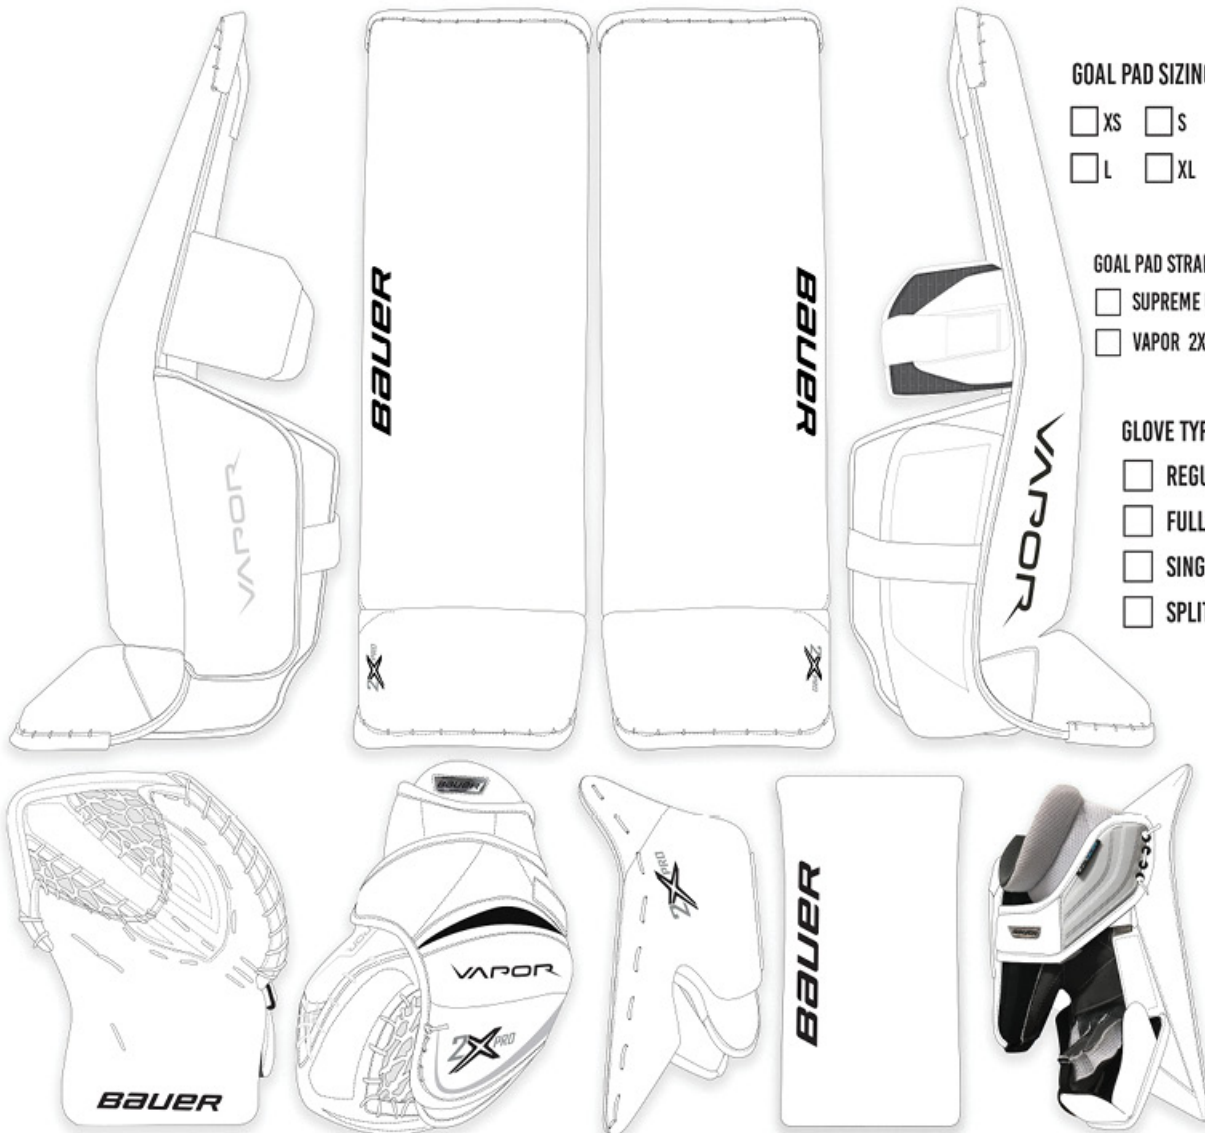

INDICATES COLOR UNAVAILABLE

BAUER | DIGI-PRINT

VAPOR

NAME: _____ TEAM: _____

SKETCH SHEET

GOAL PAD SIZING:

- XS S M
 L XL XXL

GOAL PAD STRAPPING: