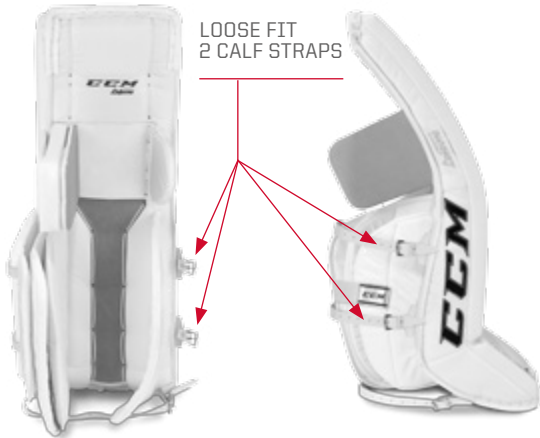

STRAIGHT
SINGLE BREAK CORE
SINGLE BREAK OUTER

STRAIGHT
SINGLE BREAK CORE
NO BREAK OUTER

STRAIGHT
NO BREAK CORE
NO BREAK OUTER
(X-STIFF)

INNER CHANNEL / LEG CHANNEL OPTIONS

Leg channel options provide goalies with the ability to customize their fit. A tight fit is designed to provide a secure feel of the pad centered on the leg. Goalies with less flexibility prefer a loose fit and open leg channel, which provide more room for the knee and calf to position closer to the inside edge.

OPEN LEG CHANNEL
3 CALF STRAPS

LOOSE FIT
3 CALF STRAPS

LOOSE FIT
2 CALF STRAPS

LOOSE FIT
1 CALF STRAP

LOOSE FIT
NO CALF STRAP

STOCK OPTION

TIGHT FIT
2 CALF STRAPS

TIGHT FIT
1 CALF STRAP

TIGHT FIT
NO CALF STRAP

KNEE STRAP OPTIONS

The best knee strap option will allow proper rotation of the knee in the knee cradle. The size of knee protector that the goalie is wearing will determine whether the knee strap should be at the knee or below the knee for increased range of motion.