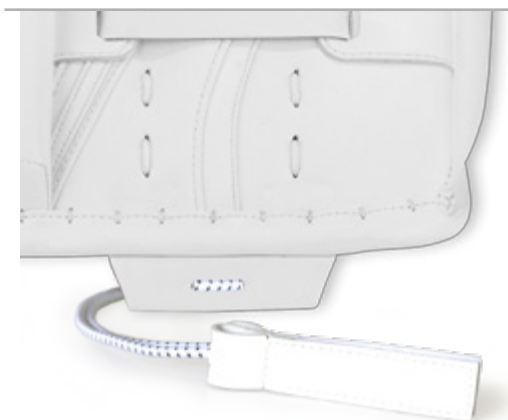

JENPRO HD FOAM WITH LACING

| TOE ARRANGEMENT OPTIONS

JENPRO HD FOAM WITH BUNGEE LACE