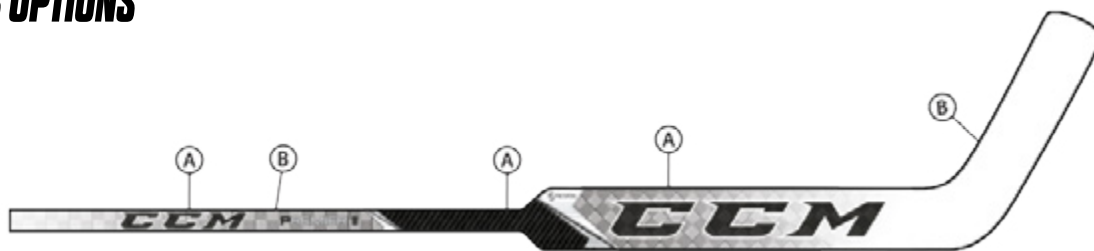

COLOR OPTIONS

A = DECAL COLOR

B = BASE COLOR (PAINT)