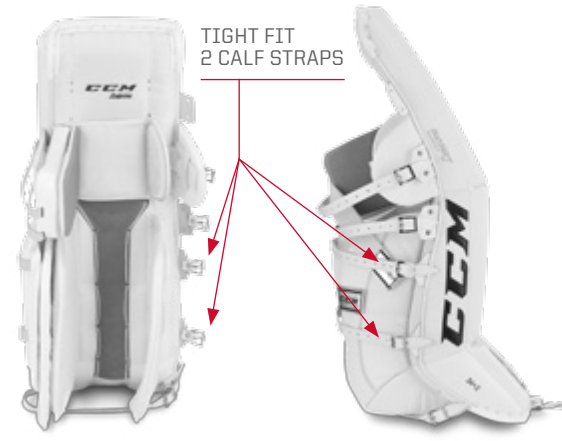

STRAIGHT
SINGLE BREAK CORE
SINGLE BREAK OUTER

STRAIGHT
SINGLE BREAK CORE
NO BREAK OUTER

STRAIGHT
NO BREAK CORE
NO BREAK OUTER
(X-STIFF)

INNER CHANNEL / LEG CHANNEL OPTIONS

Leg channel options provide goalies with the ability to customize their fit. A tight fit is designed to provide a secure feel of the pad centered on the leg. Goalies with less flexibility prefer a loose fit and open leg channel, which provide more room for the knee and calf to position closer to the inside edge.

OPEN LEG CHANNEL
3 CALF STRAPS

LOOSE FIT
3 CALF STRAPS

LOOSE FIT
2 CALF STRAPS

LOOSE FIT
1 CALF STRAP

LOOSE FIT
NO CALF STRAP

STOCK OPTION

TIGHT FIT
2 CALF STRAPS

TIGHT FIT
1 CALF STRAP

TIGHT FIT
NO CALF STRAP

KNEE STRAP OPTIONS

The best knee strap option will allow proper rotation of the knee in the knee cradle. The size of knee protector that the goalie is wearing will determine whether the knee strap should be at the knee or below the knee for increased range of motion.