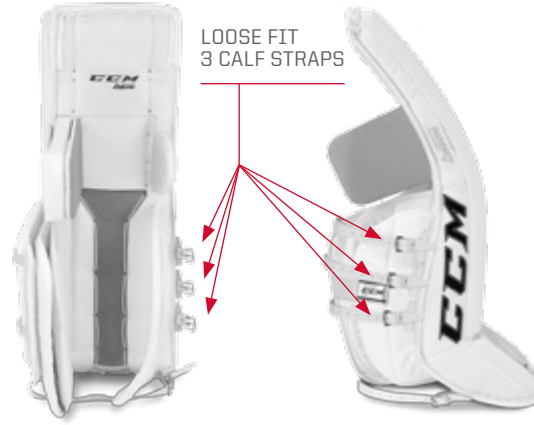

STRAIGHT
SINGLE BREAK CORE
SINGLE BREAK OUTER

STRAIGHT
SINGLE BREAK CORE
NO BREAK OUTER

STRAIGHT
NO BREAK CORE
NO BREAK OUTER
(X-STIFF)

INNER CHANNEL / LEG CHANNEL OPTIONS

Leg channel options provide goalies with the ability to customize their fit. A tight fit is designed to provide a secure feel of the pad centered on the leg. Goalies with less flexibility prefer a loose fit and open leg channel, which provide more room for the knee and calf to position closer to the inside edge.

OPEN LEG CHANNEL
3 CALF STRAPS

LOOSE FIT
3 CALF STRAPS

LOOSE FIT
2 CALF STRAPS

LOOSE FIT
1 CALF STRAP

LOOSE FIT
NO CALF STRAP

STOCK OPTION

TIGHT FIT
2 CALF STRAPS

TIGHT FIT
1 CALF STRAP

TIGHT FIT
NO CALF STRAP

KNEE STRAP OPTIONS

The best knee strap option will allow proper rotation of the knee in the knee cradle. The size of knee protector that the goalie is wearing will determine whether the knee strap should be at the knee or below the knee for increased range of motion.