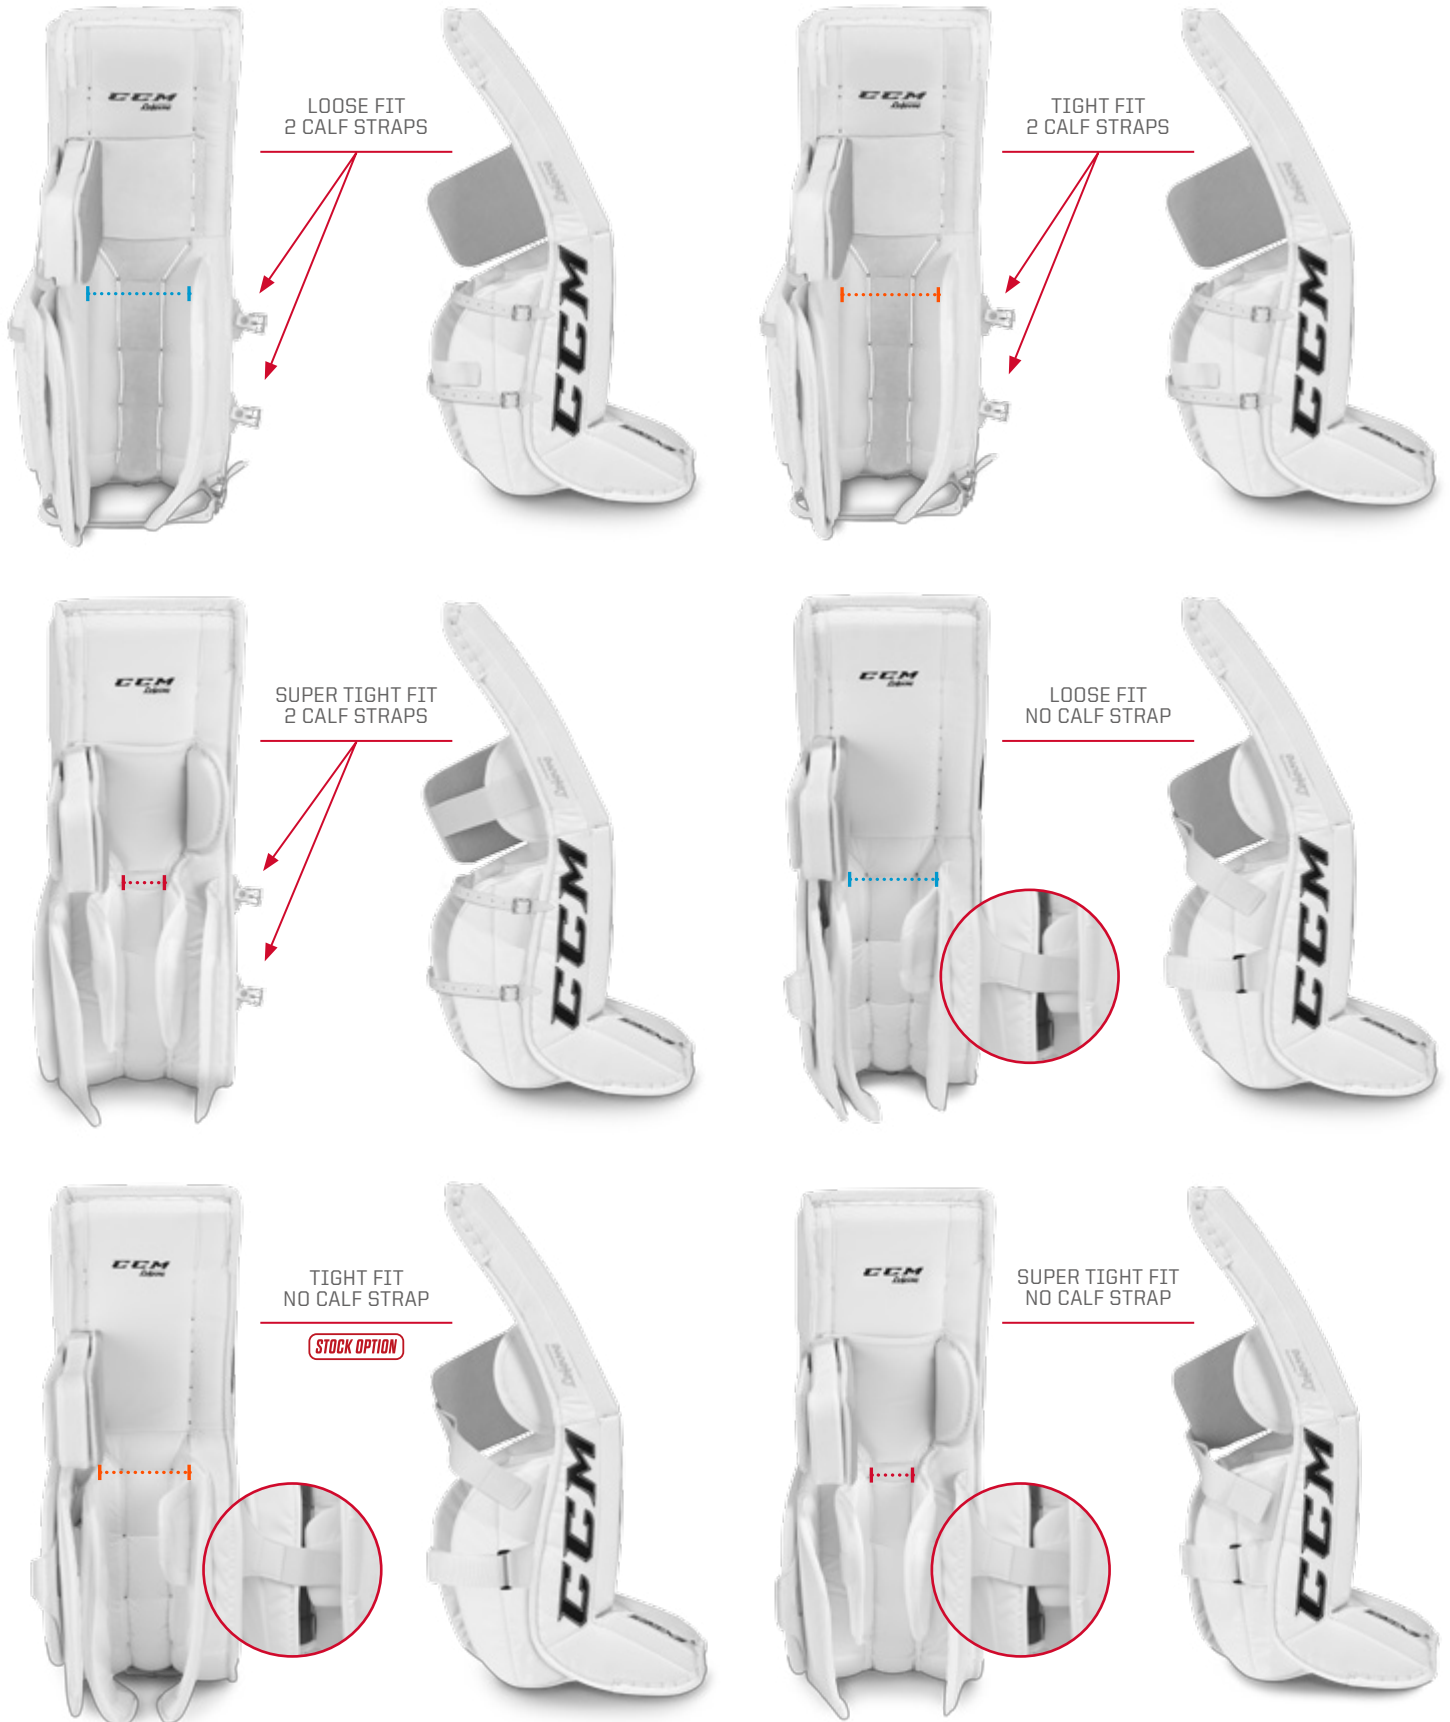

INNER CHANNEL / LEG CHANNEL OPTIONS

The leg channel is a personal preference based on whether the goalie wants a loose or tight fit. A tight fit leg channel works best with a shallow ultra soft EPE core. If a loose fit leg channel is desired it is best to select a shallow soft EPE core.

**EXTREME
FLEX⁴**