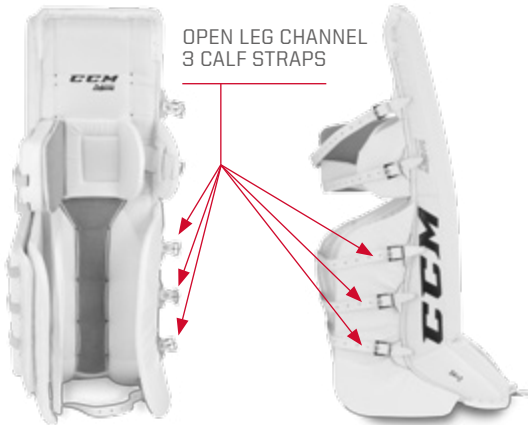

PRECURVED
NO BREAK CORE
NO BREAK OUTER
(X-STIFF)

PRECURVED
SINGLE BREAK CORE
NO BREAK OUTER

PRECURVED
DOUBLE BREAK
CORE
NO BREAK OUTER

PRECURVED
SINGLE BREAK CORE
SINGLE BREAK
OUTER

STOCK OPTION

PRECURVED
DOUBLE BREAK CORE
DOUBLE BREAK OUTER

STRAIGHT
SINGLE BREAK CORE
SINGLE BREAK OUTER

STRAIGHT
SINGLE BREAK CORE
NO BREAK OUTER

STRAIGHT
NO BREAK CORE
NO BREAK OUTER
(X-STIFF)

INNER CHANNEL / LEG CHANNEL OPTIONS

Leg channel options provide goalies with the ability to customize their fit. A tight fit is designed to provide a secure feel of the pad centered on the leg. Goalies with less flexibility prefer a loose fit and open leg channel, which provide more room for the knee and calf to position closer to the inside edge.

OPEN LEG CHANNEL
3 CALF STRAPS

LOOSE FIT
3 CALF STRAPS

LOOSE FIT
2 CALF STRAPS

LOOSE FIT
1 CALF STRAP

LOOSE FIT
NO CALF STRAP

STOCK OPTION

TIGHT FIT
2 CALF STRAPS

TIGHT FIT
1 CALF STRAP

TIGHT FIT
NO CALF STRAP

KNEE STRAP OPTIONS

The best knee strap option will allow proper rotation of the knee in the knee cradle. The size of knee protector that the goalie is wearing will determine whether the knee strap should be at the knee or below the knee for increased range of motion.