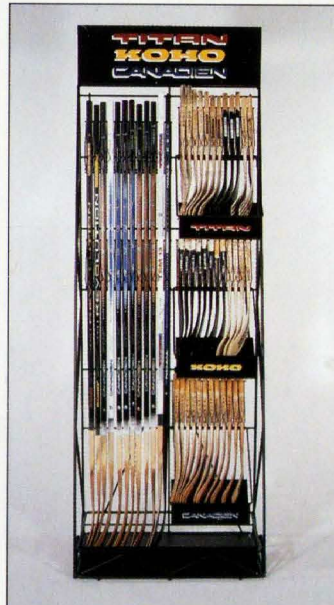

## OUR COMMITMENTS

MARKETING & MERCHANDISING

**BANNERS 30" x 60" -  
COATED PAPER WITH GROMMETS**

**VINYL STICKERS**

All brands and icons available on velox sheets or diskette:

**MERCHANDISING RACKS**

Contact your representative for further information

End unit appearing is not available

**BLADE BASKET**

- Holds 24 blades
- 21.5" wide; fits onto slat wall

**STICK/BLADE RACK**

- Holds 12 sticks & 36 blades
- 24" x 16" x 74"

**STICK RACK**

- Holds 24 sticks
- 24" x 16" x 74"