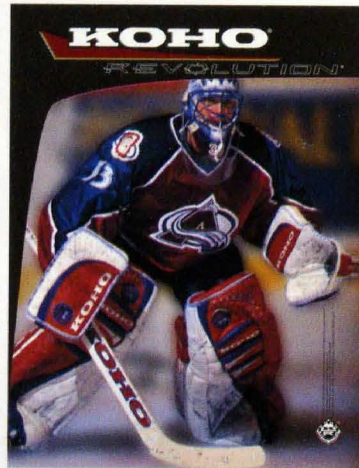

Ad only

Updated poster to come