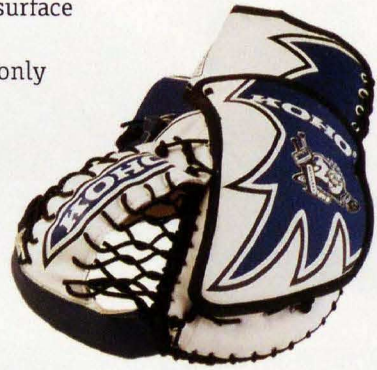

GM 210 REVOLUTION JR "FÉLIX POTVIN"

- Revolution "Felix Potvin" design
- Nash catching surface
- Color: Toronto
- Regular model only