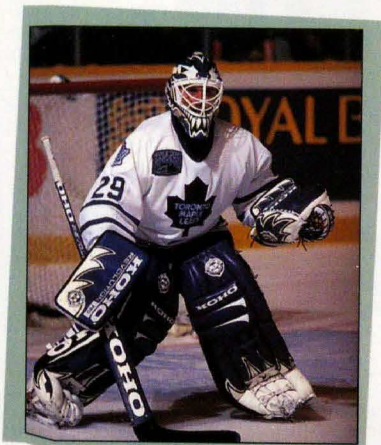

Felix Potvin - Toronto Maple Leafs