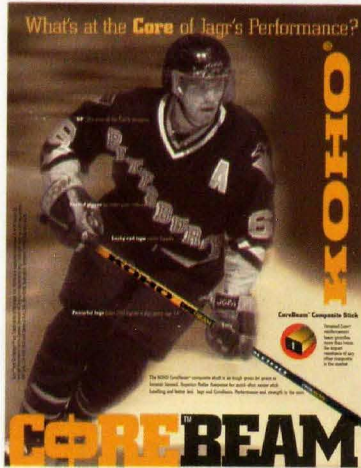

Ad and poster

Ad only