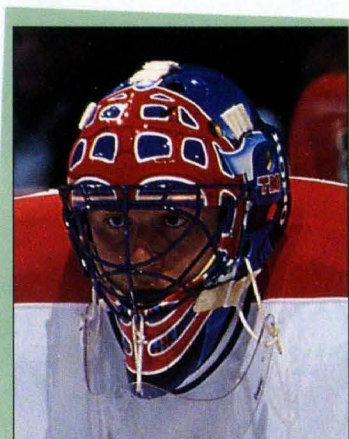

Jocelyn Thibault - Montreal Canadiens

450 JR (NOT SHOWN)

NEW

- Same construction and features as 450 SR model but lighter and smaller
- Fits hat sizes: 6¹/₂ - 7¹/₈
- Colors: Black and white