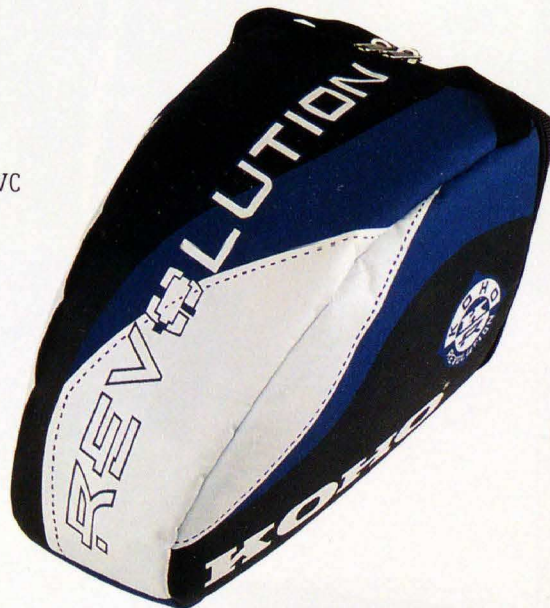

GOALIE MASK CARRY BAG

NEW

- 420 denier nylon with PVC backing
- Foam padding for extra protection
- Size: 14" x 9" x 9.5"
- Colors: Bk/Bl/Wh or Rd/Bl/Wh