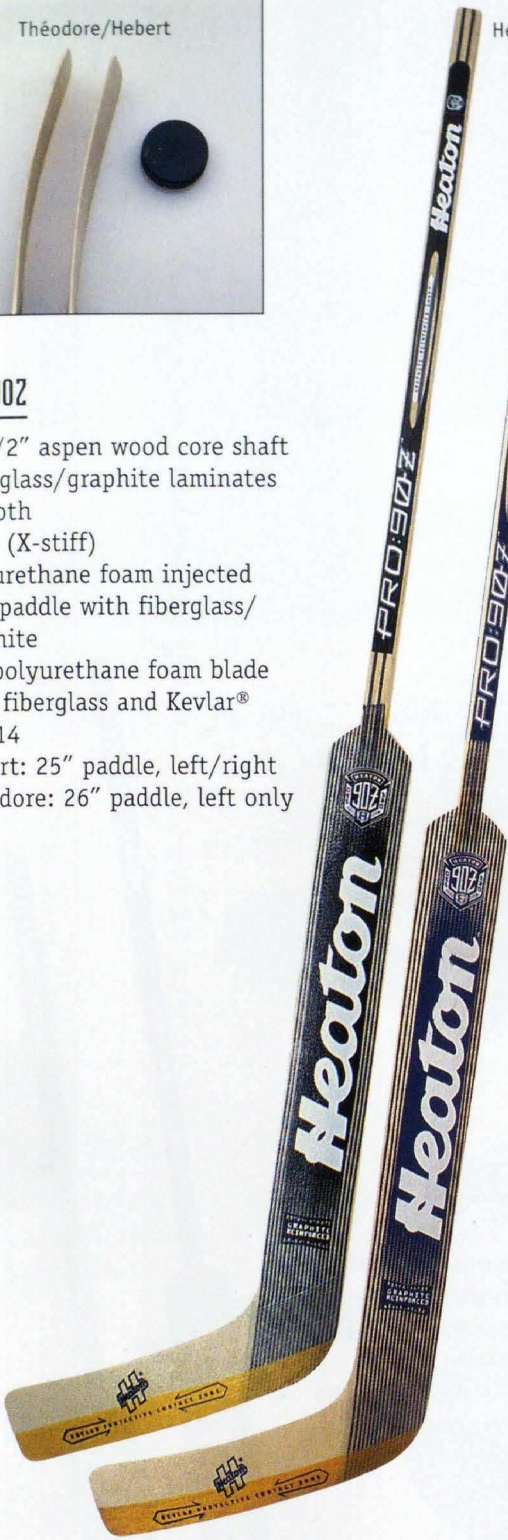

## REVOLUTION® JR 200

- 48 1/2" solid hardwood shaft
- 21" polyurethane foam injected core paddle with fiberglass
- 13 5/8" polyurethane foam injected core blade with fiberglass
- Lie: 13
- Left/right

Jocelyn Thibault - Montreal Canadiens

## REVOLUTION P.W. 100

NEW

- 44" solid hardwood shaft
- 18" polyurethane foam injected core paddle with fiberglass
- 13 5/8" polyurethane foam injected core blade with fiberglass
- Lie: 13
- Straight blade

Felix Potvin - Toronto Maple Leafs

Final inspection before delivery

Théodore/Hebert

Hebert

Théodore

### PRO 90Z

- 55 1/2" aspen wood core shaft
  - Fiberglass/graphite laminates on both sides (X-stiff)
  - Polyurethane foam injected core paddle with fiberglass/graphite
  - 15" polyurethane foam blade with fiberglass and Kevlar®
  - Lie: 14
- Hebert: 25" paddle, left/right  
Théodore: 26" paddle, left only