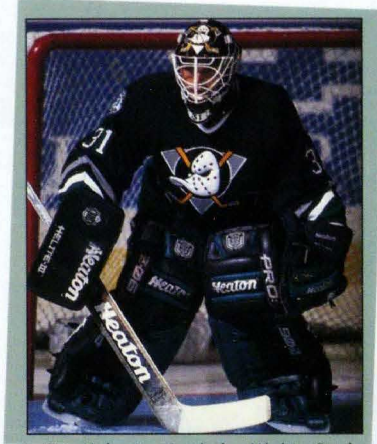

Felix Potvin - Toronto Maple Leafs

Final inspection before delivery

Théodore/Hebert

Hebert

Théodore

### PRO 90Z

- 55 1/2" aspen wood core shaft
  - Fiberglass/graphite laminates on both sides (X-stiff)
  - Polyurethane foam injected core paddle with fiberglass/graphite
  - 15" polyurethane foam blade with fiberglass and Kevlar®
  - Lie: 14
- Hebert: 25" paddle, left/right  
Théodore: 26" paddle, left only

Guy Hebert - Anaheim Mighty Ducks

Hebert