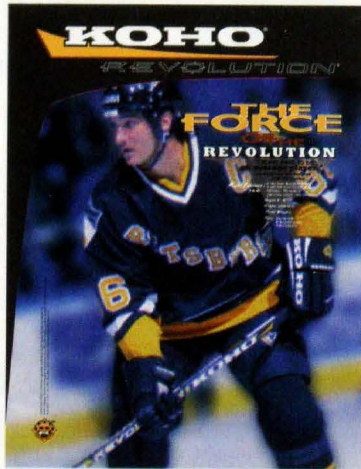

Ad only

Ad and poster