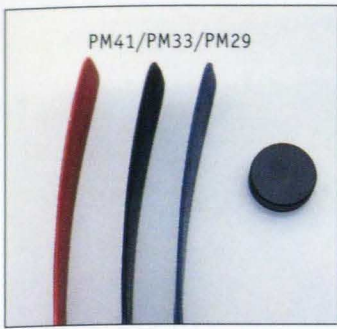

Final inspection before delivery