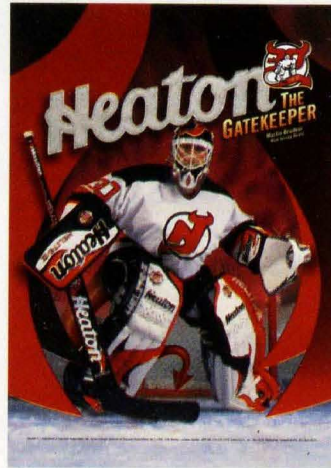

Poster only

IN-STORE FLAG DISPLAYS

- 8.5" x 11" on laminated paper
- Flag holder fits onto slat wall, pegboard or grid wall
- Displays offered;
  1. 1 Jofa shoulder pads - Center Ice
  2. 2 Jofa elbow pads - Center Ice
  3. 3 Jofa shinguards - Center Ice
  4. 4 Jofa gloves - Forsberg
  5. 5 Koho protective equipment - Lemieux
  6. 6 Koho goalie equipment - Roy
  7. 7 Heaton goalie equipment - Brodeur
  8. 8 Koho CoreBeam sticks - Jagr
  9. 9 Koho gloves - Lemieux

OUR COMMITMENTS

MARKETING & MERCHANDISING