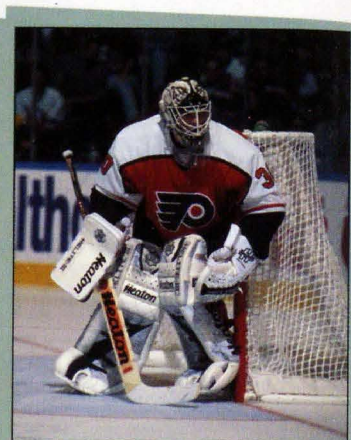

Garth Snow – Philadelphia Flyers