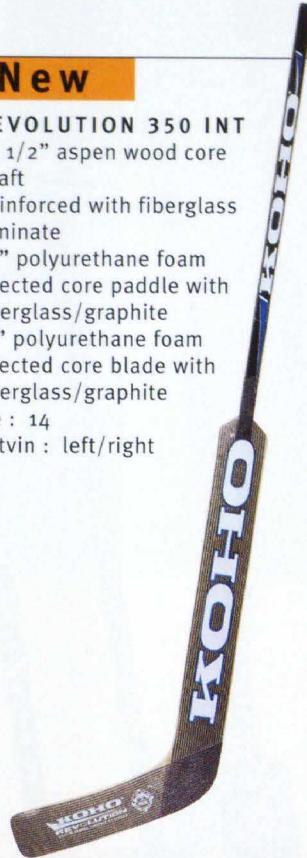

### REVOLUTION PRO 500

- 55 1/2" aspen wood core shaft
- Reinforced with fiberglass laminate
- 25" and 26" polyurethane foam injected core paddle with fiberglass
- 15" polyurethane foam injected core blade with fiberglass
- Lie : 14
- Roy : 26" paddle, left/right
- Fichaud : 25" paddle, left only
- Giguère : 25" paddle, left only
- Potvin : 25" paddle, left only

- 55 1/2" solid hardwood shaft
- 25" polyurethane foam injected core paddle with fiberglass
- 15" polyurethane foam injected core blade with fiberglass
- Lie : 14
- PP29 : left/right
- PP33 : left/right

PP29

PP33

**New**

**REVOLUTION 350 INT**

- 52 1/2" aspen wood core shaft
- Reinforced with fiberglass laminate
- 23" polyurethane foam injected core paddle with fiberglass/graphite
- 15" polyurethane foam injected core blade with fiberglass/graphite
- Lie : 14
- Potvin : left/right

Potvin

**New design**

**REVOLUTION 300 INT**

- 52 1/2" solid hardwood shaft
- 24" polyurethane foam injected core paddle with fiberglass
- 15" polyurethane foam injected core blade with fiberglass
- Lie : 14
- Roy : left/right