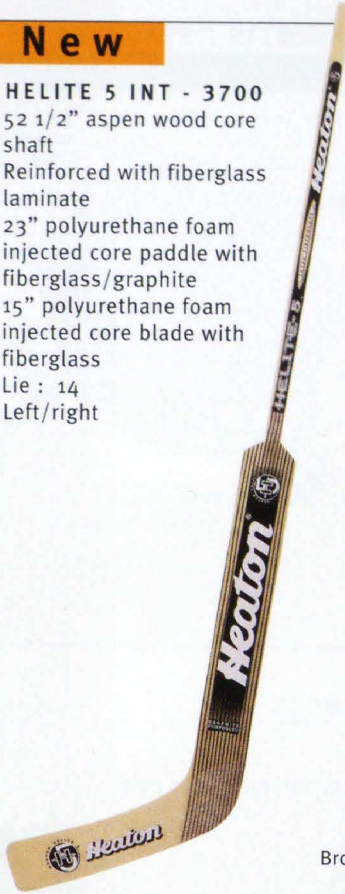

New

HELITE 5 INT - 3700

1. 52 1/2" aspen wood core shaft
   - Reinforced with fiberglass laminate
   - 23" polyurethane foam injected core paddle with fiberglass/graphite
   - 15" polyurethane foam injected core blade with fiberglass
   - Lie : 14
2. Left/right