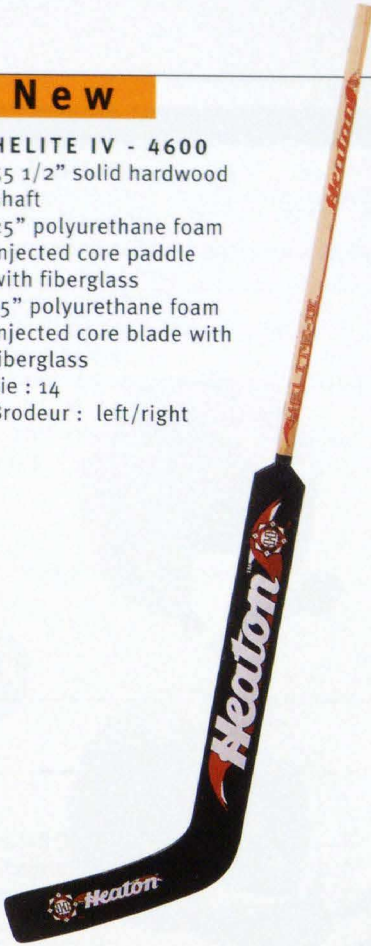

New

HELITE IV - 4600

1. 55 1/2" solid hardwood shaft
   - 25" polyurethane foam injected core paddle with fiberglass
   - 15" polyurethane foam injected core blade with fiberglass
   - Lie : 14
2. Brodeur : left/right