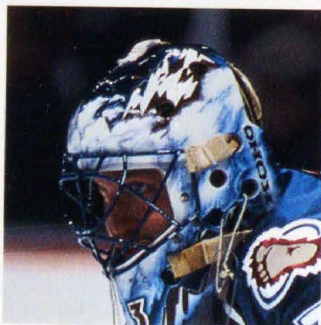

KOHO®

450 SR

- Multi-layered fiberglass shell
- Kevlar® reinforcement at chin and forehead areas
- Carbon steel cage streamlined for maximum peripheral vision
- Vinyl nitrile foam for great airflow, comfort and protection
- Adjustable chin cup
- Robust straps and 1" buckles
- CSA and HECC approved
- Fits hat sizes : 7 - 7 3/4
- Colors : Black, white, blue and red
- Designs : Roy, Thibault, Shark, Eagle
- Custom designs offered
- Nylon protective bag

PATRICK ROY
COLORADO AVALANCHE