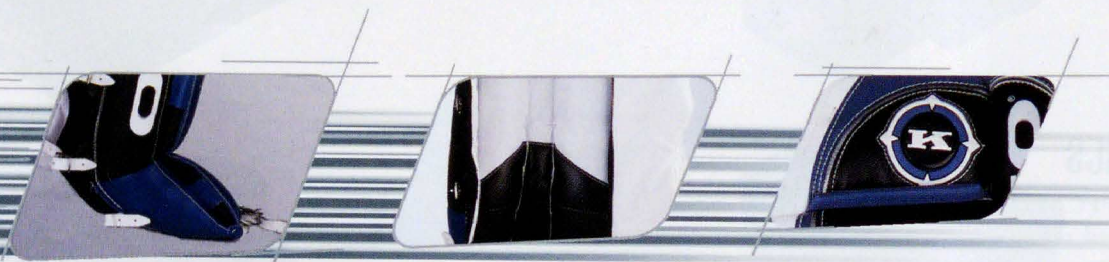

1. Unique, built-in, 2"-5 cm thick, molded calf guard expands the blocking surface and improves puck control.
2. Inside and outside calf and knee back wings provide tailored fit and full wrap protection.
3. New molded Koho® logo.