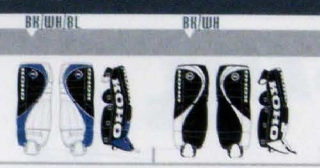

GP260

25"	63cm
27"	67cm
29"	72cm