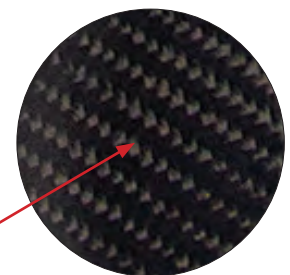

V31 CURVE

HIGH-IMPACT 3-LAYER CARBON COMPOSITE BLADE