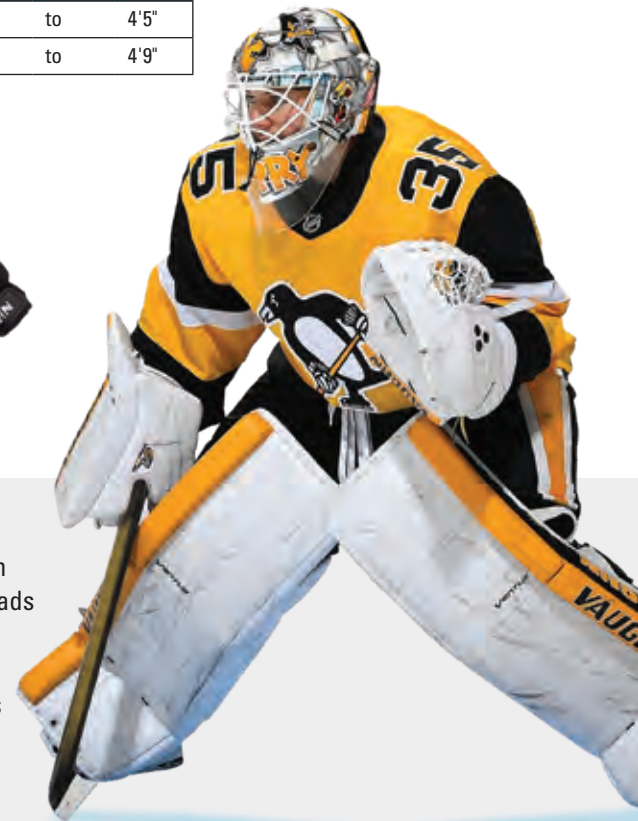

VP V9 YOUTH

- New design for 2020
- New design gives greater chest and belly coverage
- Increased vertical adjustment for chest pad
- Adjustable arm length
- Full adjustable spine protection
- Molded shoulder and arm caps
- Side elbow impact protection
- Molded forearm and bicep pads
- New V9 style and look
- HD foams in Chest pad
- Segmented shoulder floaters
- Available in youth sizes S/M and M/L