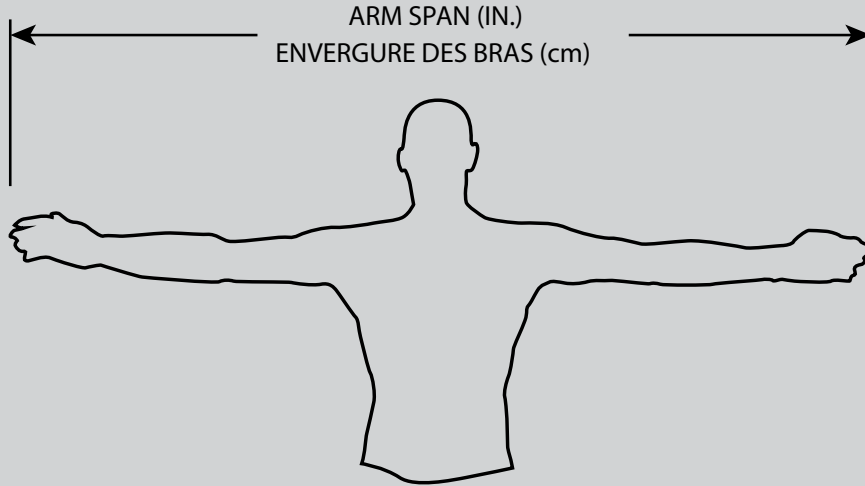

CHEST & ARM SIZING CHART

		ARM SPAN (IN.)	ENVERGURE DES BRAS (cm)
PRO	XL	76" +	1m93+
	L	73" - 76"	1m85 - 1m93
	M	70" - 73"	1m78 - 1m85
	S	67" - 70"	1m70 - 1m78
SENIOR	XL	72" +	1m83+
	L	69" - 74"	1m75 - 1m88
	M	66" - 72"	1m68 - 1m83
	S	64" - 69"	1m60 - 1m75
INT.	L-XL	64" - 69"	1m62 - 1m75
	M-L	63" - 68"	1m60 - 1m73
	S-M	60" - 65"	1m52 - 1m65
JUNIOR	L-XL	54" - 61"	1m37 - 1m55
	S-M	51" - 56"	1m30 - 1m42
YOUTH	L-XL	45" - 55"	1m14 - 1m40
	S-M	39" - 49"	99 - 1m24