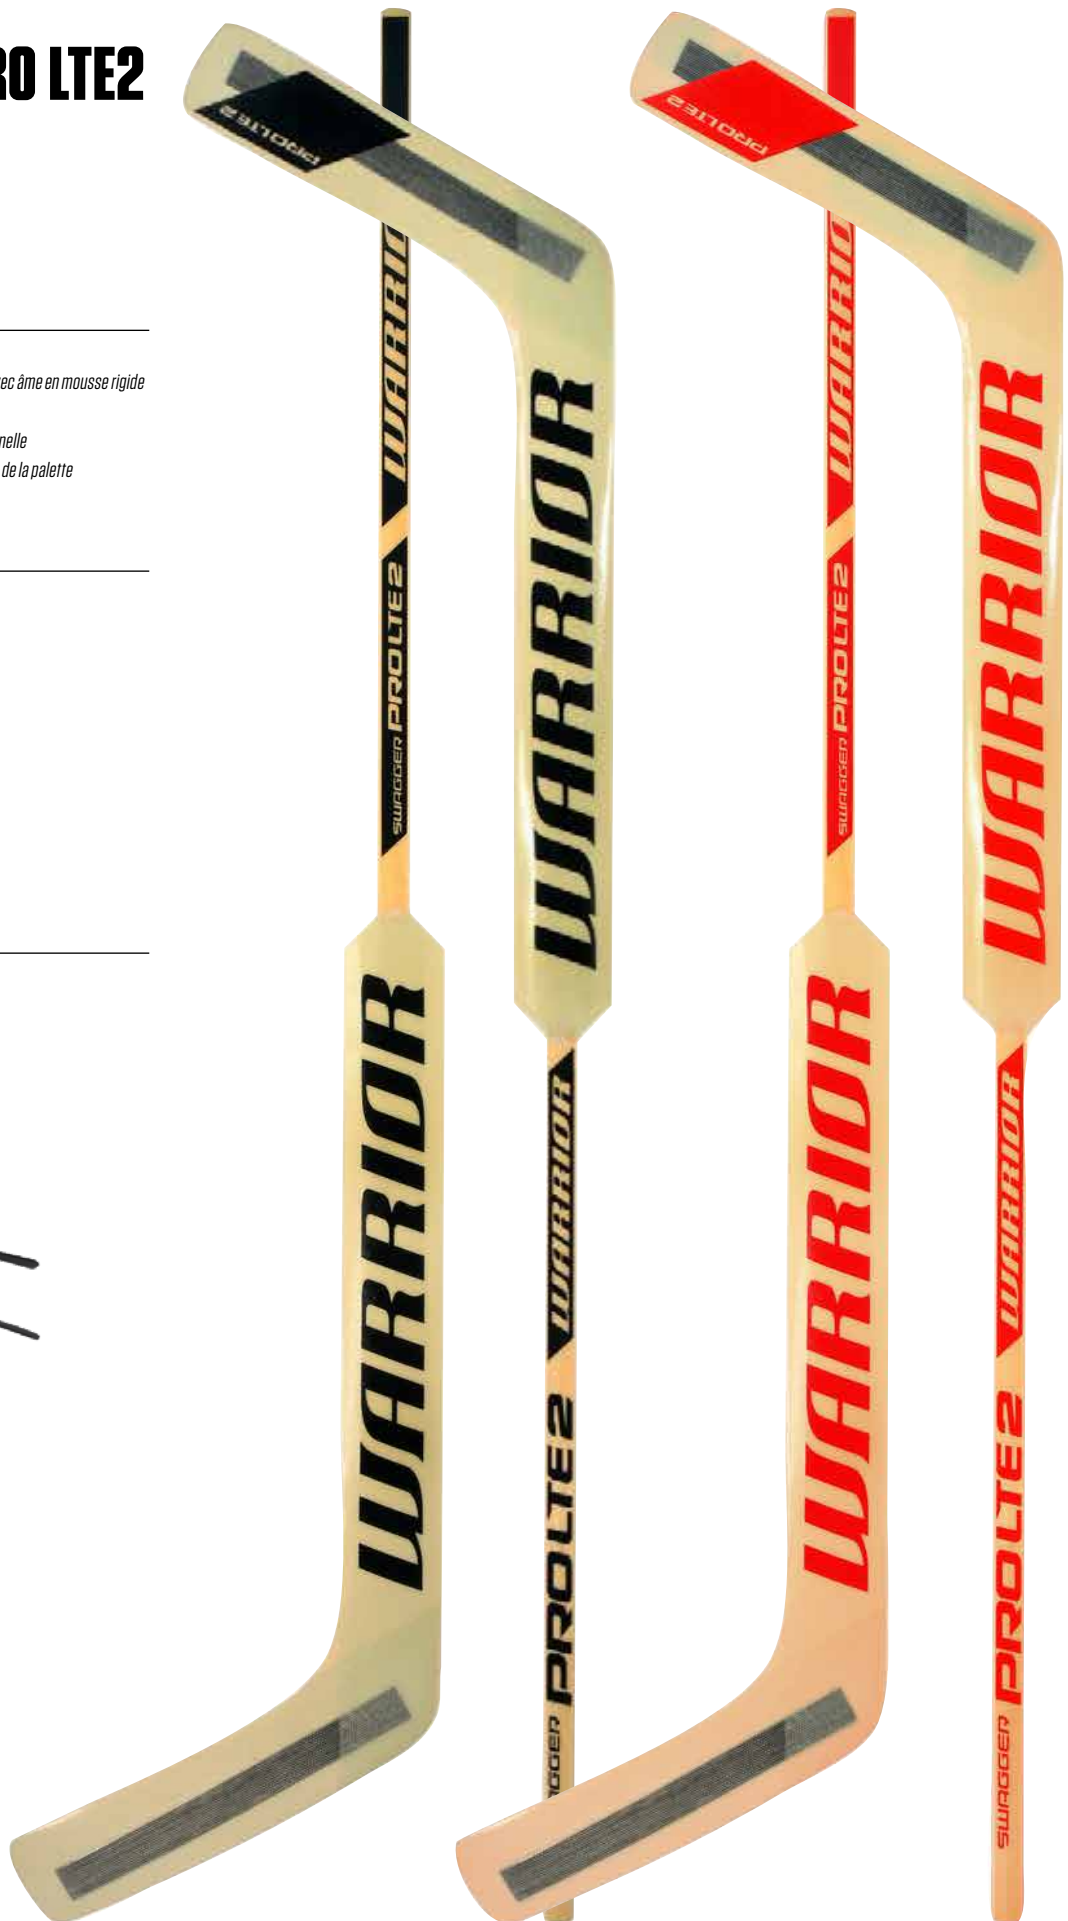

SWAGGER PRO LTE2

- High performance pro foam core stick
- Ultralight thin paddle
- Pro strength deluxe blade and paddle
- ABS tough strip face and heel insert
- Aspen shaft w/ glass lam face
- Made in Finland

- *Bâton professionnel de haute performance avec âme en mousse rigide*
- *Palette mince ultra-légère*
- *Palette et épaupe deluxe de qualité professionnelle*
- *Inserts d'ABS résistants au talon et sur la face de la palette*
- *Manche en tremble laminé de fibre de verre*
- *Fabriqué en Finlande*

STYLES

- SPL227L8 – Size 27.5" – PATTERNS: MID, TWT
- SPL226L8 – Size 26.0" – PATTERNS: MID, TWT
- SPL225L8 – Size 25.0" – PATTERNS: MID
- SPL223L8 – Size 23.5" – PATTERNS: MID
- SPL221L8 – Size 21.0" – PATTERNS: MID
- SPL227R8 – Size 27.5" – PATTERNS: MID, TWT
- SPL226R8 – Size 26.0" – PATTERNS: MID, TWT
- SPL225R8 – Size 25.0" – PATTERNS: MID
- SPL223R8 – Size 23.5" – PATTERNS: MID
- SPL221R8 – Size 21.0" – PATTERNS: MID

COLORS

- NTB (Natural/Black)
- NTR (Natural/Red)

PATTERNS

Quick (MID)

Bishop (TWT)