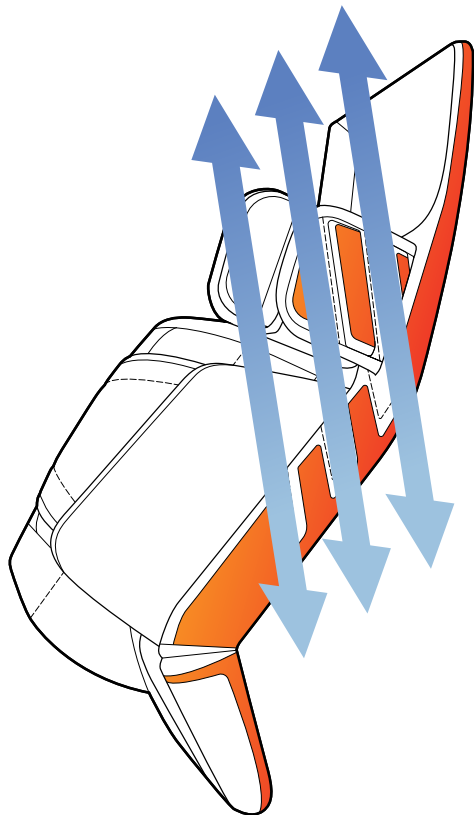

R\G4 LEG PADS

RITUAL G4 LEG PAD TECHNOLOGY

AIRSLIDE

AIRSLIDE landing surface enhances pad sliding, especially on rough/snowy ice

Engineered channels decrease friction by reducing surface area that contacts the ice

Diagonal orientation of channels is set to the optimal trajectory for sliding through snow and rough ice

360°ACTIVEDROP

360° ACTIVEDROP Leg Channel enhances five hole coverage

Conventional leg channel keeps the pad centered on leg while the goalie is in an upright stance unless the pad is worn extremely loose

360° ACTIVEDROP leg channel encourages the knee and thigh segments of the leg pad to drop lower covering more five hole while the goalie is in an upright stance and during butterfly slide transition

Active drop occurs while still providing a secure feel and fit

RVH OPTIMIZED OUTER ROLL