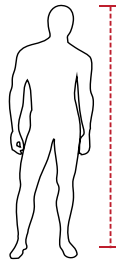

HEIGHT

SR	X-SMALL/T-PETIT 5'0" - 5'6" 152CM - 165CM	SMALL/PETIT 5'3" - 5'9" 163CM - 175CM	MEDIUM/MOYEN 5'6" - 6'0" 168CM - 183CM	LARGE/GRAND 5'9" - 6'2" 175CM - 188CM <small>*LOWER VOLUME THAN SR-XL</small>	X-LARGE/T-GRAND 5'9" - 6'2" 175CM - 188CM
JR	SMALL/PETIT 4'3" - 4'9" 152CM - 165CM	MEDIUM/MOYEN 4'6" - 5'0" 152CM - 165CM	LARGE/GRAND 4'9" - 5'3" 152CM - 165CM		
YT	SMALL/PETIT 3'3" - 4'1" 99CM - 124CM	LARGE/GRAND 3'8" - 4'5" 111CM - 135CM			