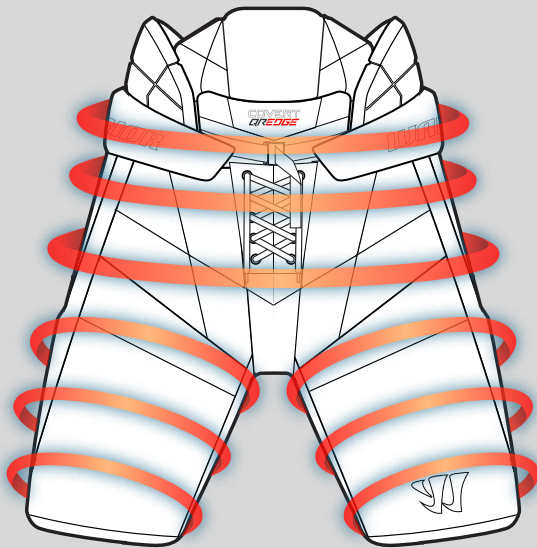

STYLES / SIZES

YOUTH: DXSGYTH9 - 8" and 9"

COVERT PANT TECHNOLOGY

COVERT

TAPER FIT

Tailored pro fit to follow natural skating posture. The minimalist form fitting style allows you to remain quick and agile in game play.