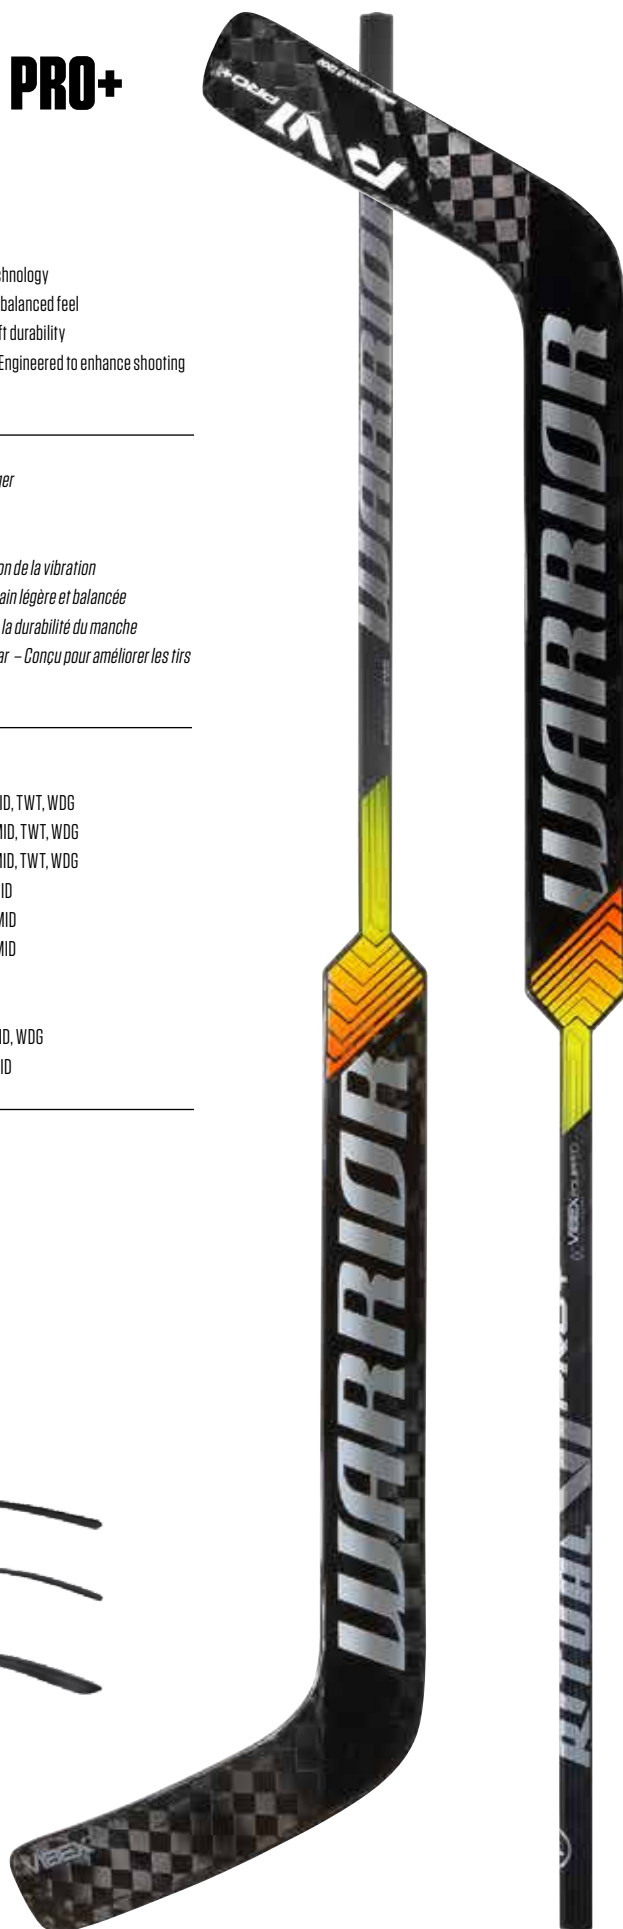

RITUAL V1 PRO+

- New superlight goal stick
- New 14k weave
- Minimus Carbon G 1200
- SlideGrip Technology
- VibexLite – Vibration Reduction Technology
- HiFused Construction – Super light balanced feel
- Impact Fiber Layer – Enhanced shaft durability
- TwinSpar Paddle Reinforcement – Engineered to enhance shooting
- Clear gloss paddle

- *Nouveau bâton de gardien ultra-léger*
- *Minimus Carbon G 1200*
- *Technologie SlideGrip*
- *VibexLite – Technologie de réduction de la vibration*
- *Construction HiFused – Prise en main légère et balancée*
- *Couche de fibre Impact – Améliore la durabilité du manche*
- *Lame et épaupe renforcées TwinSpar – Conçu pour améliorer les tirs*
- *Vernis clair sur l'épaupe*

SENIOR

VIPP27L9 – Size 27.5" – PATTERNS: MID, TWT, WDG

VIPP26L9 – Size 26.0" – PATTERNS: MID, TWT, WDG

VIPP25L9 – Size 25.0" – PATTERNS: MID, TWT, WDG

VIPP27R9 – Size 27.5" – PATTERNS: MID

VIPP26R9 – Size 26.0" – PATTERNS: MID

VIPP25R9 – Size 25.0" – PATTERNS: MID

INTERMEDIATE

VIPPI3L9 – Size 23.5" – PATTERNS: MID, WDG

VIPPI3R9 – Size 23.5" – PATTERNS: MID

COLORS

BWB (Black/White/Black)

KWL (Black/White/Royal)

BWR (Black/White/Red)

BSL (Black/Silver)

PATTERNS

Quick (MID)

Bishop (TWT)

Mrazek (WDG)