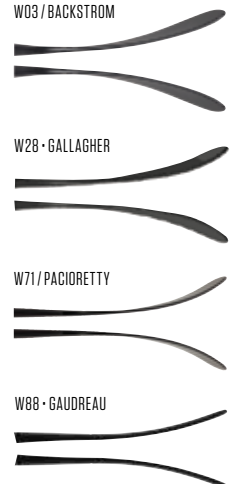

▼ JUNIOR

W03 / BACKSTROM

W28 · GALLAGHER

W71 / PACIORETTY

W88 · GAUDREAU