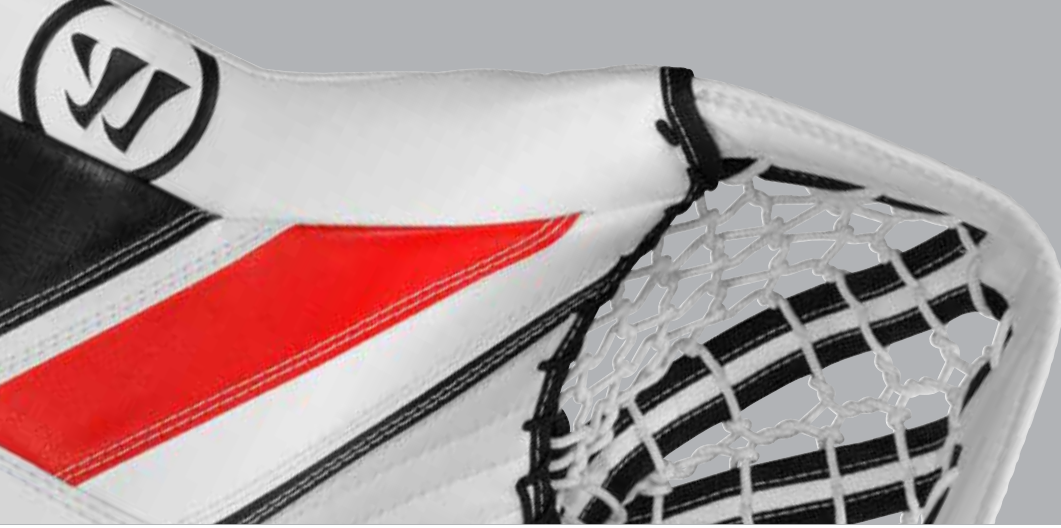

RITUAL G4 JR KNEE PADS INCLUDED

RITUAL GT2

TRAPPERS

RITUAL GT2 PRO TRAPPER

- New 75 degree finger positioning
- New forward thumb angle
- New standard double tee pocket
- New HyperComp reinforced core increases protection
- New tee construction maximizes coverage
- Super lightweight design with highest quality materials
- Standard (non-removable) palm