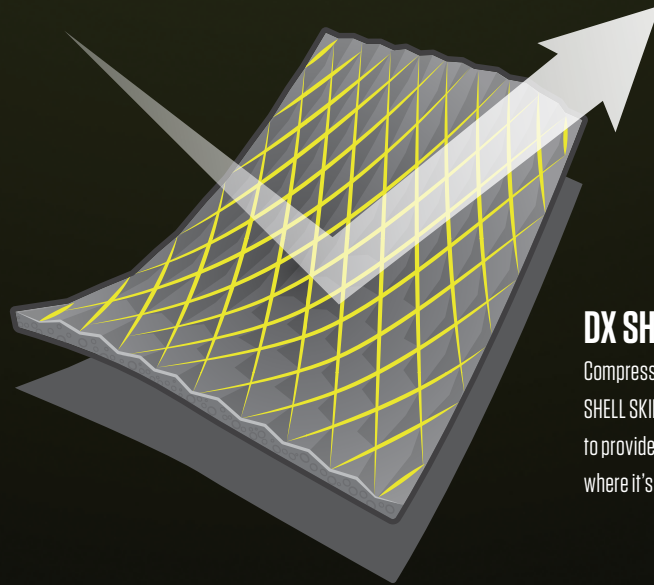

3-PIECE

NEW three-piece design allowing for natural movement and maximum dexterity of the elbow

PROTECTIVE

DX SHELL

PROTECTIVE

ALPHA DX PROTECTIVE TECH

DX SHELL

Compression molded EVA foam with our unique SHELL SKIN TEXTURE added in key impact zones to provide an additional level of protection where it's needed most