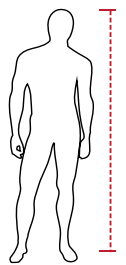

SHIN GUARDS

HEIGHT

SR	14" 5'4" - 5'7" 162CM - 170CM	15" 5'7" - 5'10" 170CM - 178CM	16" 5'10" - 6'2" 178CM - 188CM	17" 6'0" + 183CM +	18" 6'0" + 183CM +
JR	10" 4'0" - 4'6" 122CM - 134CM	11" 4'4" - 4'8" 132CM - 142CM	12" 4'8" - 5'2" 142CM - 158CM	13" 5'2" - 5'6" 158CM - 168CM	
YT	8" 3'4" - 3'8" 102CM - 112CM	9" 3'8" - 4'0" 112CM - 122CM