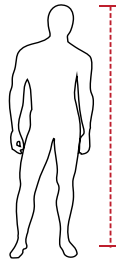

ELBOW PADS

HEIGHT

SR	X-SMALL/T-PETIT 5'0" - 5'6" 152CM - 165CM	SMALL/PETIT 5'3" - 5'9" 163CM - 175CM	MEDIUM/MOYEN 5'6" - 6'0" 168CM - 183CM	LARGE/GRAND 5'9" - 6'2" 175CM - 188CM *LOWER VOLUME THAN SR-XL	X-LARGE/T-GRAND 5'9" - 6'2" 175CM - 188CM
JR	SMALL/PETIT 4'3" - 4'9" 152CM - 165CM	MEDIUM/MOYEN 4'6" - 5'0" 152CM - 165CM	LARGE/GRAND 4'9" - 5'3" 152CM - 165CM		
YT	SMALL/PETIT 3'3" - 4'1" 99CM - 124CM	LARGE/GRAND 3'8" - 4'5" 111CM - 135CM