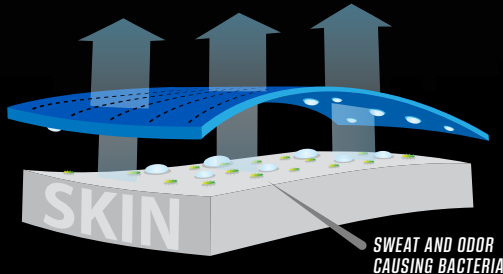

IMPAX+

IMPAX+

Extremely lightweight blend of first class foam protection combined with shield inserts, absorb big impacts.

INHIBITS THE GROWTH OF ODOR CAUSING BACTERIA IN THE FABRIC