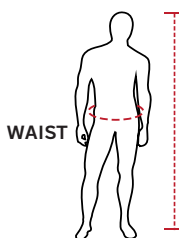

PANTS

HEIGHT

WAIST

SR	SMALL/PETIT H: 5'4" - 5'9" / 163CM - 175CM W: 30" - 32" / 76CM - 81CM	MEDIUM/MOYEN H: 5'6" - 6'0" / 168CM - 183CM W: 32" - 34" / 81CM - 86CM	LARGE/GRAND H: 5'9" - 6'2" / 175CM - 188CM W: 34" - 36" / 86CM - 91CM	X-LARGE/T-GRAND H: 6'0" + / 183CM + W: 36" - 38" / 91CM - 97CM
JR	SMALL/PETIT H: 4'3" - 4'8" / 152CM - 165CM W: 22" - 24" / 56CM - 61CM	MEDIUM/MOYEN H: 4'6" - 5'1" / 152CM - 165CM W: 24" - 26" / 61CM - 66CM	LARGE/GRAND H: 5'0" - 5'5" / 152CM - 165CM W: 26" - 28" / 66CM - 71CM	X-LARGE/T-GRAND H: 5'4" - 5'9" / 163CM - 175CM W: 28" - 30" / 71CM - 76CM
YT	SMALL/PETIT H: 3'4" - 3'7" / 102CM - 110CM W: 20" - 21" / 51CM - 53CM	MEDIUM/MOYEN H: 3'7" - 4'0" / 110CM - 122CM W: 21" - 22" / 53CM - 56CM	LARGE/GRAND H: 4'0" - 4'4" / 122CM - 132CM W: 22" - 23" / 56CM - 58CM