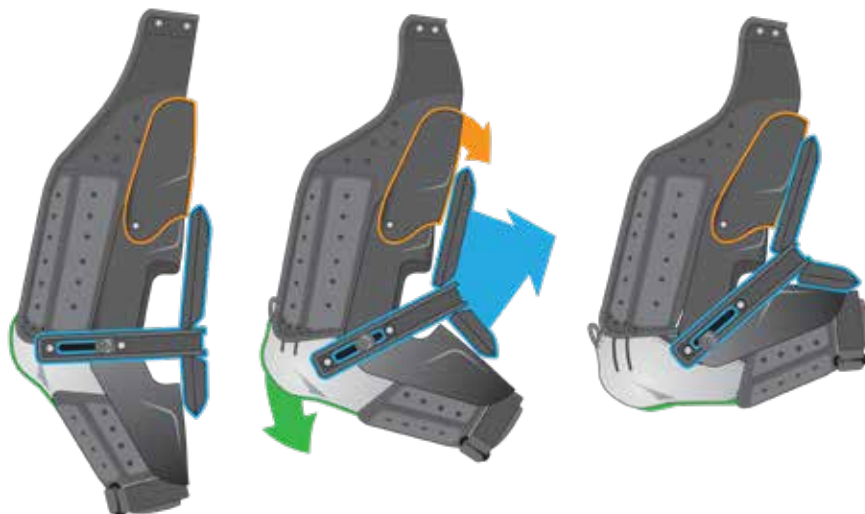

AXYFLEX

*(Featured on Ritual G2 Pro Chest & Arm
U.S. and Canada patent pending)*

FUNCTION:

Facilitates maximum range of motion while providing superior protection

Acts as a hinge, allowing the elbow, forearm, bicep, and floater to move together

BENEFIT:

Increases protection, mobility, and comfort