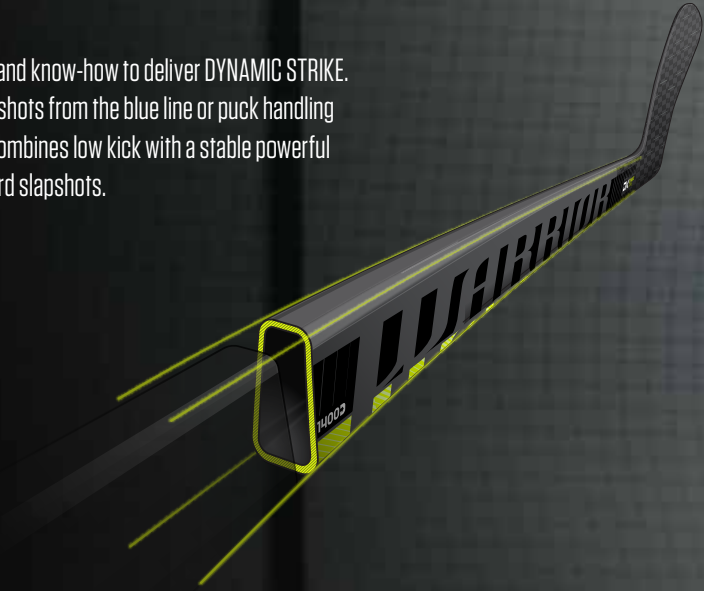

The new ALPHA DX line of sticks builds on 20 years of research and know-how to deliver DYNAMIC STRIKE. Allowing you to strike anywhere, anytime. Whether taking hard shots from the blue line or puck handling in tight situations the DX is primed and ready. The Sabre Taper combines low kick with a stable powerful release, that is just as explosive for quick wristers as it is for hard slapshots.

SABRE TAPER

SABRE TAPER

Our exclusive taper design that combines low kick response with a stable powerful release. This easy to load design provides a quick release and more accurate shots.

FUELCORE BLADE