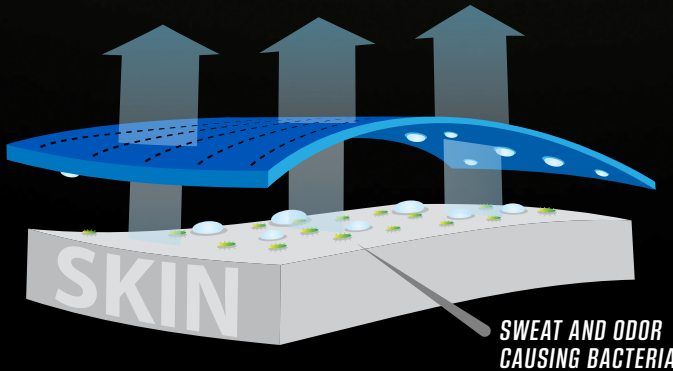

DX SHELL

Compression molded EVA foam with our unique SHELL SKIN TEXTURE added in key impact zones to provide an additional level of protection where it's needed most

PROTECTIVE

INHIBITS THE GROWTH OF ODOR CAUSING BACTERIA IN THE FABRIC

SWEAT AND ODOR CAUSING BACTERIA