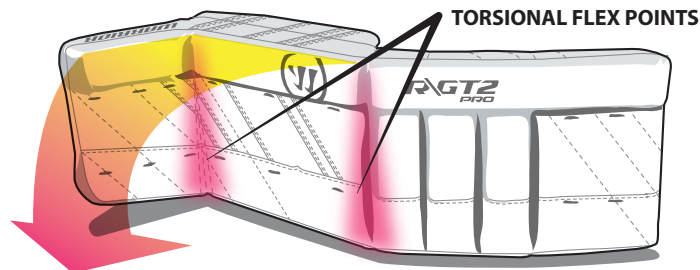

RITUAL GT2 LEG PAD TECHNOLOGY

GEOMETRIC TORSION