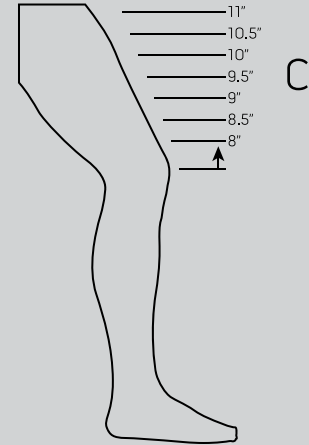

LEG PAD SIZING CHART

Take this measurement while sitting
Prendre cette mesure en position assise

PAD SIZE/ GRANDEUR	19"	21"	23"	24"	26"	28"	30"	31"	32"	33"	34"	35"	36"	37"	38"
A FLOOR TO KNEE MEASUREMENT, RANGE (IN.) MESURE DU PLANCHER AU GENOU, FOURCHETTE(mm)	12.75" &-	12.75" - 13.75"	13.75" - 14.75"	14.75" - 15.75"	15.75" - 16.75"	16.75" - 17.75"	17.75" - 18.25"	18.25" - 18.75"	18.75" - 19.25"	19.25" - 19.75"	19.75" - 20.25"	20.25" - 20.75"	20.75" - 21.25"	21.25" - 21.75"	21.75" - &+
	324 &-	325 - 349	350 - 375	376 - 400	401 - 425	426 - 451	452 - 463	464 - 476	477 - 489	490 - 502	503 - 514	515 - 527	528 - 540	541 - 552	553 - &+
B BODY HEIGHT HAUTEUR	3'9" &-	3'11"	4'2"	4'5"	4'8"	4'10.5"	5'	5'4"	5'6"	5'8"	5'10.5"	6'	6'1.5"	6'3"	6'3" &+
	1m14	1m19	1m27	1m35	1m42	1m49	1m52	1m63	1m66	1m73	1m79	1m83	1m87	1m91	1m92 &+
C LENGTH OF EXTENSION ABOVE KNEE CAP (+) MESURE DE LA JAMBIÈRE AU DESSUS DE LA ROTULE (+)	8"								+0.5"	0	0	N/A	N/A	N/A	N/A
	8.5"								+1"	+0.5"	+0.5"	0	N/A	N/A	N/A
	9"								+1.5"	+1"	+1"	+0.5"	0	N/A	N/A
	9.5"								+2"	+1.5"	+1.5"	+1"	+0.5"	0	N/A
	10"								+2.5"	+2"	+2"	+1.5"	+1"	+0.5"	0
	10.5"								+3"	+2.5"	+2.5"	+2"	+1.5"	+1"	+0.5"
	11"								+3.5"	+3"	+3"	+2.5"	+2"	+1.5"	+1"

GOALIE PANTS SIZING CHART

	SIZE	HIP TO KNEE		WAIST SIZE	
		IN.	cm	IN.	cm
PRO	XXL	19"+	48+	38" - 40"	97 - 102
	XL	19"+	48+	30" - 38"	76 - 97
	L	18" - 19"+	46 - 48	30" - 38"	76 - 97
	M	17" - 18"+	43 - 46	30" - 38"	76 - 97
	S	16" - 17"+	40 - 43	30" - 38"	76 - 97

	SIZE	BODY HEIGHT	
		IN.	m
INT	XXL	5' 4" - 5' 9"	1m62 - 1m75
	L - XL	5' 3" - 5' 8"	1m60 - 1m73
	S - M	5' 0" - 5' 5"	1m52 - 1m65
JUNIOR	L - XL	4' 6" - 5' 1"	1m37 - 1m55
	S - M	4' 3" - 4' 8"	1m30 - 1m42