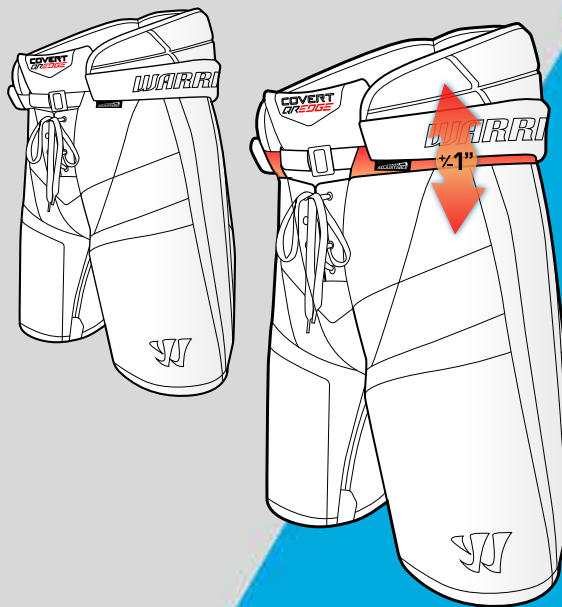

AXYFLEX

The lower pant is separated from the upper molded AxyFlex spine and kidneys with a floating internal belt. This allows the spine and kidney protection to move with you as you skate and pivot in play.