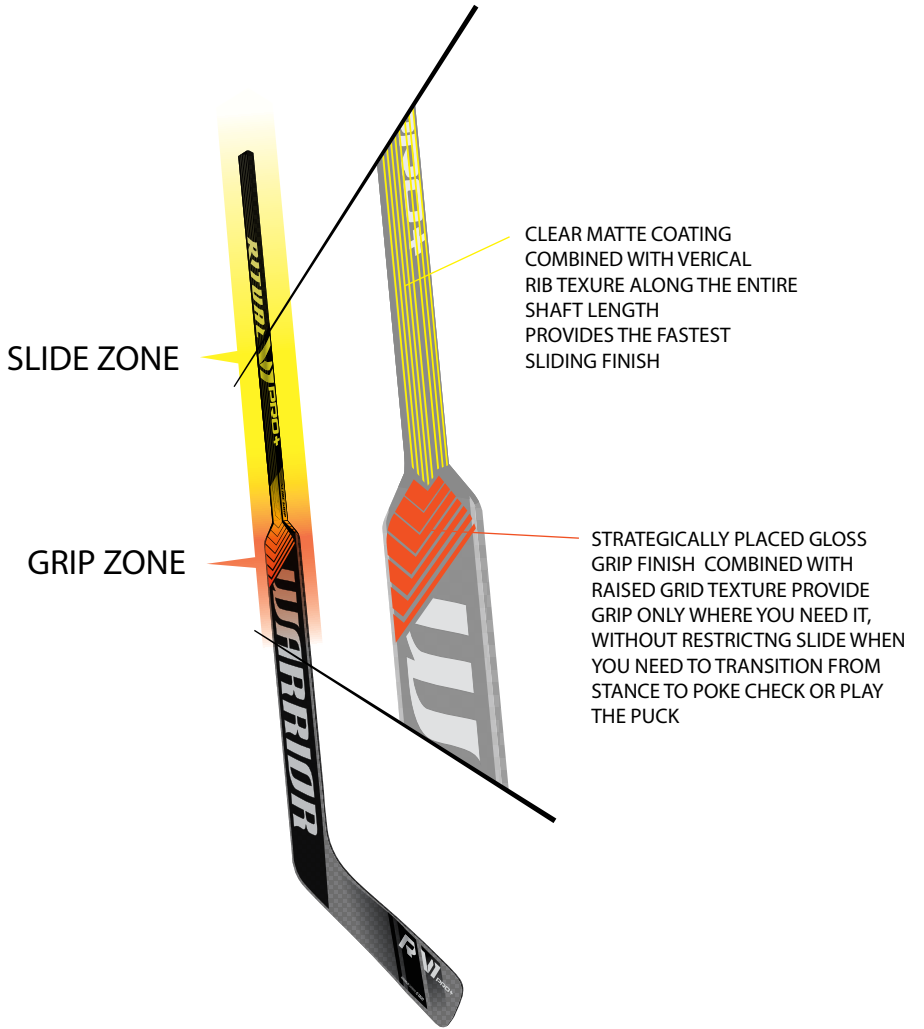

SLIDE GRIP TECHNOLOGY

GOALIE BLADE PATTERN CHART

PLAYER PATTERNS	PATTERN VIEW	CURVE	DEPTH	ANGLE	TOE	COMP
QUICK		MID	MEDIUM	SLIGHT OPEN	SQUARE	SIMILAR TO: CCM: BERNIER BAUER: P30 SHERWOOD: PP41
RASK		HEEL	SHALLOW	OPEN	SQUARE	SIMILAR TO: BRIAN'S: HALAK
BISHOP		MID-TWIST	DEEP	SLIGHT OPEN	SQUARE	SIMILAR TO: CCM: CRAWFORD BAUER: P31 BRIAN'S: LACK
MRAZEK		WEDGE	MEDIUM	OPEN	ROUND	SIMILAR TO: CCM: PRICE BAUER: P34

GOALIE