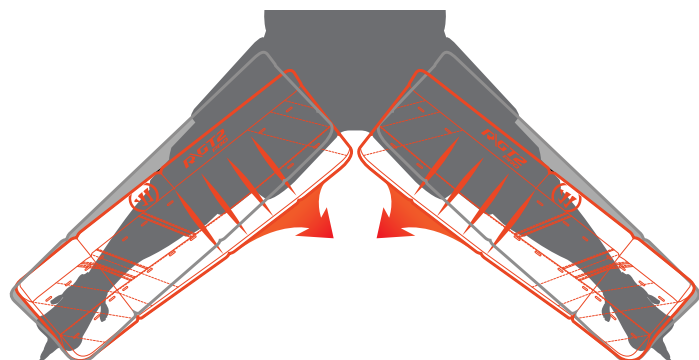

RGT2 LEG PADS

RITUAL GT2 LEG PAD TECHNOLOGY

GEOMETRIC TORSION

TORSIONAL FLEX POINTS BELOW THE KNEE AND ANKLE ALLOW THE **TAPERED BOOT** TO TILT FORWARD AND **SEAL ALONG THE ICE** WITHOUT CAUSING THE THIGH RISE TO LIFT

COMPLETE PAD SEAL ALONG THE ICE FROM **BOOT TO THIGH-RISE**

360°ACTIVEDROP

360° ACTIVEDROP Leg Channel enhances five hole coverage

Conventional leg channel keeps the pad centered on leg while the goalie is in an upright stance unless the pad is worn extremely loose

360° ACTIVEDROP leg channel encourages the knee and thigh segments of the leg pad to drop lower covering more five hole while the goalie is in an upright stance and during butterfly slide transition

Active drop occurs while still providing a secure feel and fit