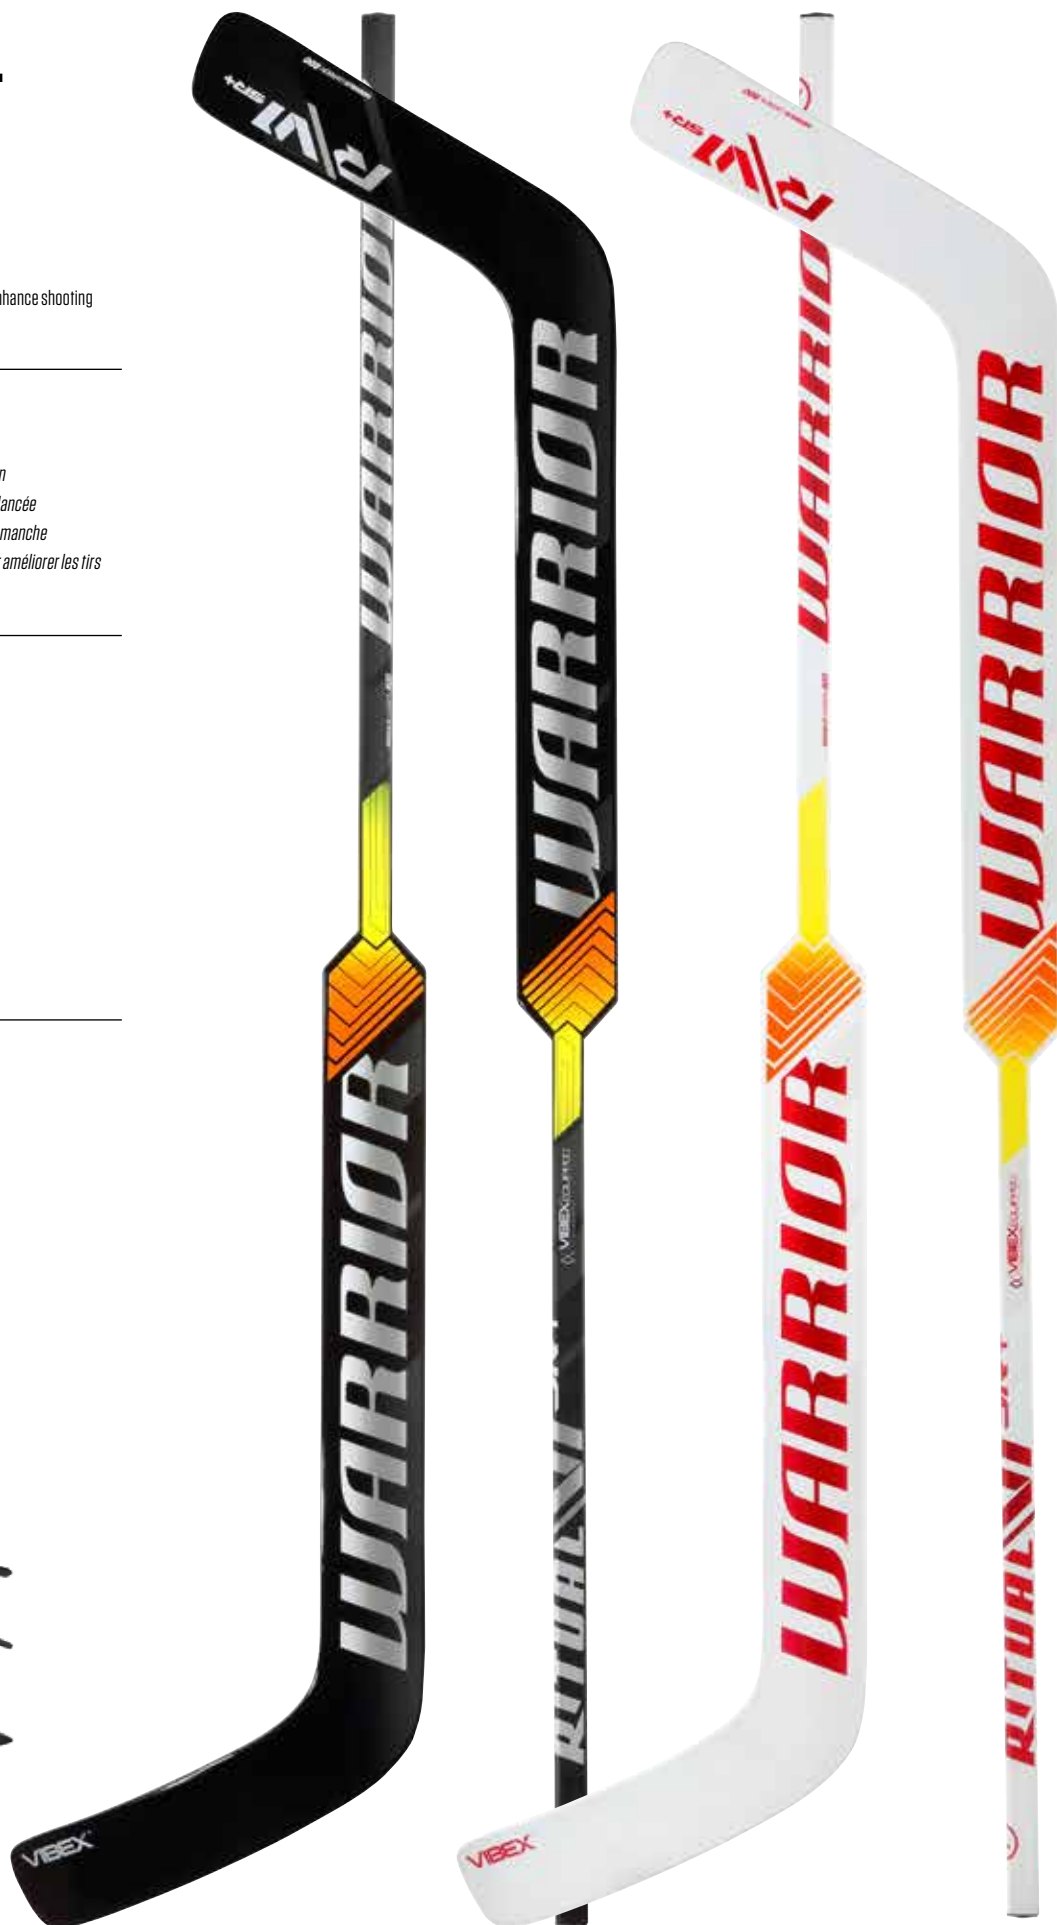

RITUAL V1 SR+

- Minimus Carbon 1000
- SlideGrip Technology
- VibexLite – Vibration Reduction Technology
- HiFused Construction – Super light balanced feel
- Impact Fiber Layer – Enhanced shaft durability
- TwinSpar Paddle Reinforcement – Engineered to enhance shooting
- Clear gloss paddle

- *Minimus Carbon 1000*
- *Technologie SlideGrip*
- *VibexLite – Technologie de réduction de la vibration*
- *Construction HiFused – Prise en main légère et balancée*
- *Couche de fibre Impact – Améliore la durabilité du manche*
- *Lame et épaule renforcées TwinSpar – Conçu pour améliorer les tirs*
- *Vernis clair sur l'épau*

SENIOR

- VISP27L9 – Size 27.5" – PATTERNS: MID, TWT, WDG
- VISP26L9 – Size 26.0" – PATTERNS: MID, TWT, WDG
- VISP25L9 – Size 25.0" – PATTERNS: MID, TWT, WDG
- VISP27R9 – Size 27.5" – PATTERNS: MID
- VISP26R9 – Size 26.0" – PATTERNS: MID
- VISP25R9 – Size 25.0" – PATTERNS: MID

INTERMEDIATE

- VISPI3L9 – Size 23.5" – PATTERNS: MID, WDG
- VISPI3R9 – Size 23.5" – PATTERNS: MID

COLORS

- WBK (White/Black)
- WRL (White/Royal)
- WRD (White/Red)
- BSL (Black/Silver)

PATTERNS

Quick (MID)

Bishop (TWT)

Mrazek (WDG)