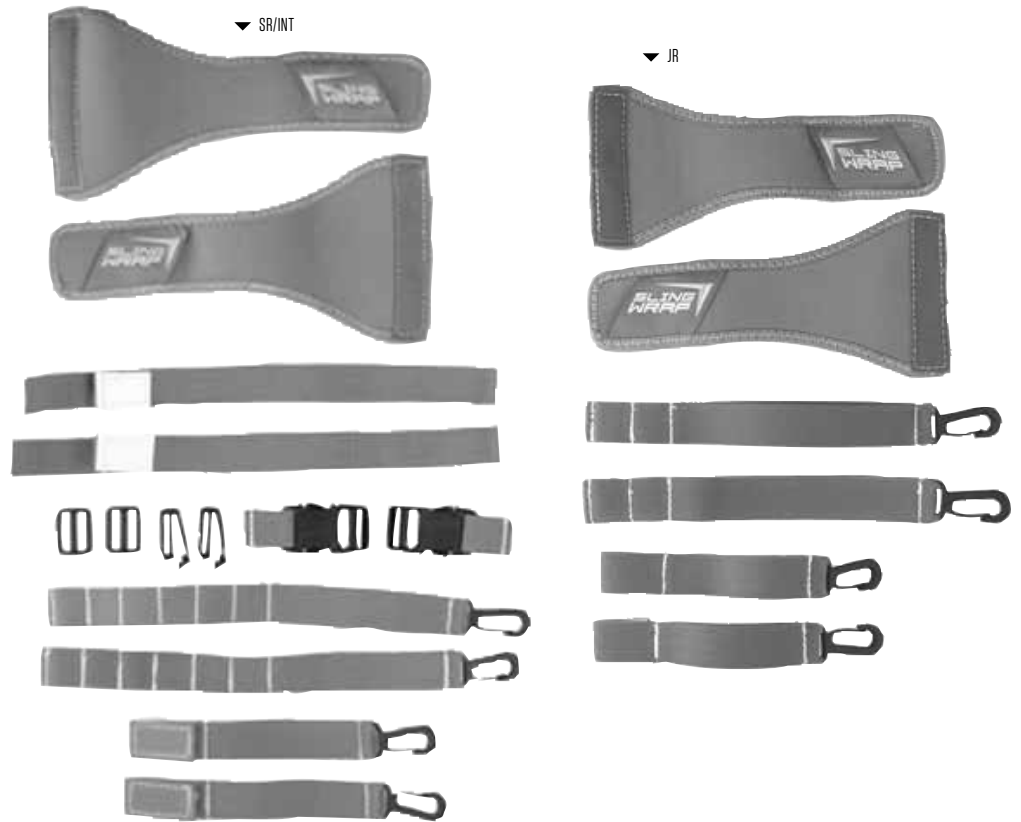

RITUAL ELASTIC STRAP KIT

- 2 neoprene Sling Wrap straps
- 2 heel elastic straps with clips
- 2 toe elastic straps
- 2 polypropylene straps with Velcro*
- 2 female side release buckles*
- 2 male side release buckles*
- 2 Tri-Glides*
- 4 Slik-Clips*
- Compatible with G3, GT, G4, GT2 Leg Pads

- 2 sangles neoprene Sling Wrap
- 2 sangles élastiques de talon avec attaches
- 2 sangles élastiques d'orteils
- 2 sangles de polypropylène avec Velcro*
- 2 boucles femelles
- 2 boucles mâles
- 2 Tri-Glides
- 4 Slik-Clips
- Compatible avec jambières G3, GT, G4, GT2

STYLES

- SR: RITESK8B
- INT: RITESK18
- JR: RITESK18

RITUAL XL ELASTIC STRAP KIT

- 2 XL neoprene Sling Wrap straps
- 2 XL Active Response toe elastic straps
- 2 sangles de neoprene Sling Wrap XL
- 2 sangles élastiques Active Response XL

STYLES

- RITEKPS9