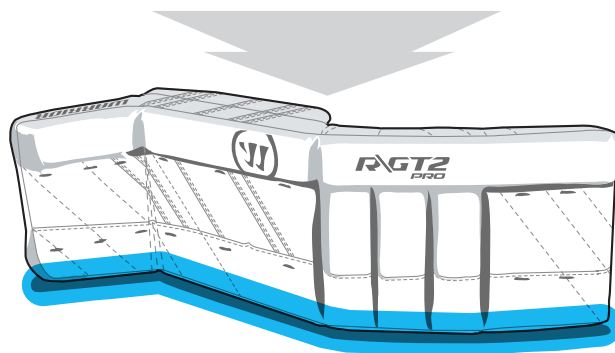

TORSIONAL FLEX POINTS BELOW THE KNEE AND ANKLE ALLOW THE **TAPERED BOOT** TO TILT FORWARD AND **SEAL ALONG THE ICE** WITHOUT CAUSING THE THIGH RISE TO LIFT

COMPLETE PAD SEAL ALONG THE ICE FROM **BOOT TO THIGH-RISE**

360°ACTIVEDROP

360° ACTIVEDROP Leg Channel enhances five hole coverage

Conventional leg channel keeps the pad centered on leg while the goalie is in an upright stance unless the pad is worn extremely loose

360° ACTIVEDROP leg channel encourages the knee and thigh segments of the leg pad to drop lower covering more five hole while the goalie is in an upright stance and during butterfly slide transition

Active drop occurs while still providing a secure feel and fit