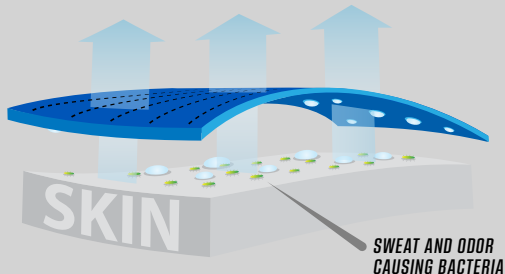

GATORSKIN OVERLAY

An abrasion reinforcement that slows wear and tear without sacrificing a soft touch feel.

INHIBITS THE GROWTH OF ODOR CAUSING BACTERIA IN THE FABRIC