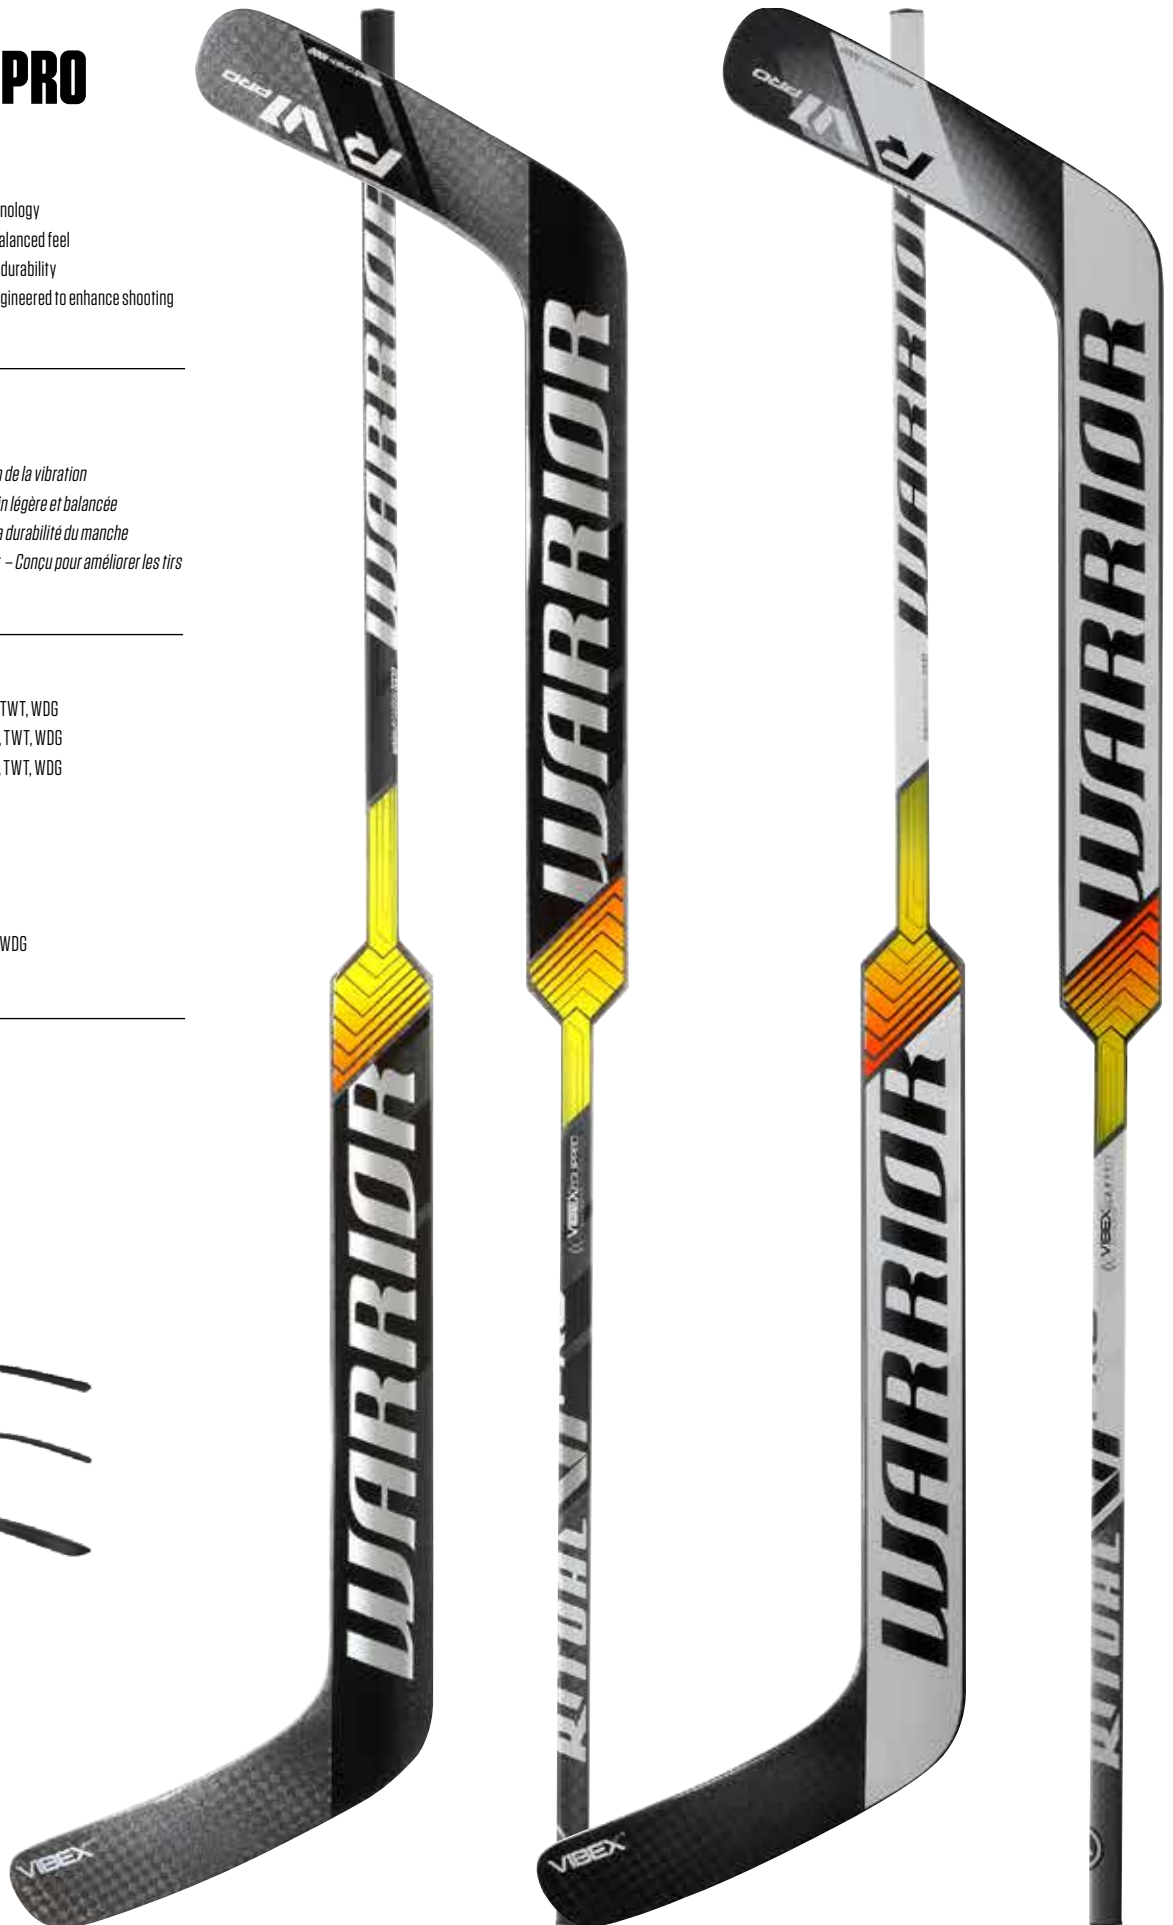

RITUAL V1 PRO

- Minimus Carbon 1000
- SlideGrip Technology
- VibexLite – Vibration Reduction Technology
- HiFused Construction – Super light balanced feel
- Impact Fiber Layer – Enhanced shaft durability
- TwinSpar Paddle Reinforcement – Engineered to enhance shooting
- Clear gloss paddle

- *Minimus Carbon 1000*
- *Technologie SlideGrip*
- *VibexLite – Technologie de réduction de la vibration*
- *Construction HiFused – Prise en main légère et balancée*
- *Couche de fibre Impact – Améliore la durabilité du manche*
- *Lame et épaule renforcées TwinSpar – Conçu pour améliorer les tirs*
- *Vernis clair sur l'épaule*

SENIOR

- VIP27L9 – Size 27.5" – PATTERNS: MID, TWT, WDG
- VIP26L9 – Size 26.0" – PATTERNS: MID, TWT, WDG
- VIP25L9 – Size 25.0" – PATTERNS: MID, TWT, WDG
- VIP27R9 – Size 27.5" – PATTERNS: MID
- VIP26R9 – Size 26.0" – PATTERNS: MID
- VIP25R9 – Size 25.0" – PATTERNS: MID

INTERMEDIATE

- VIP13L9 – Size 23.5" – PATTERNS: MID, WDG
- VIP13R9 – Size 23.5" – PATTERNS: MID

COLORS

- SWB (Silver/White/Black)
- SWY (Silver/White/Royal)
- SWR (Silver/White/Red)
- SBK (Silver/Black)

PATTERNS

Quick (MID)

Bishop (TWT)

Mrazek (WDG)