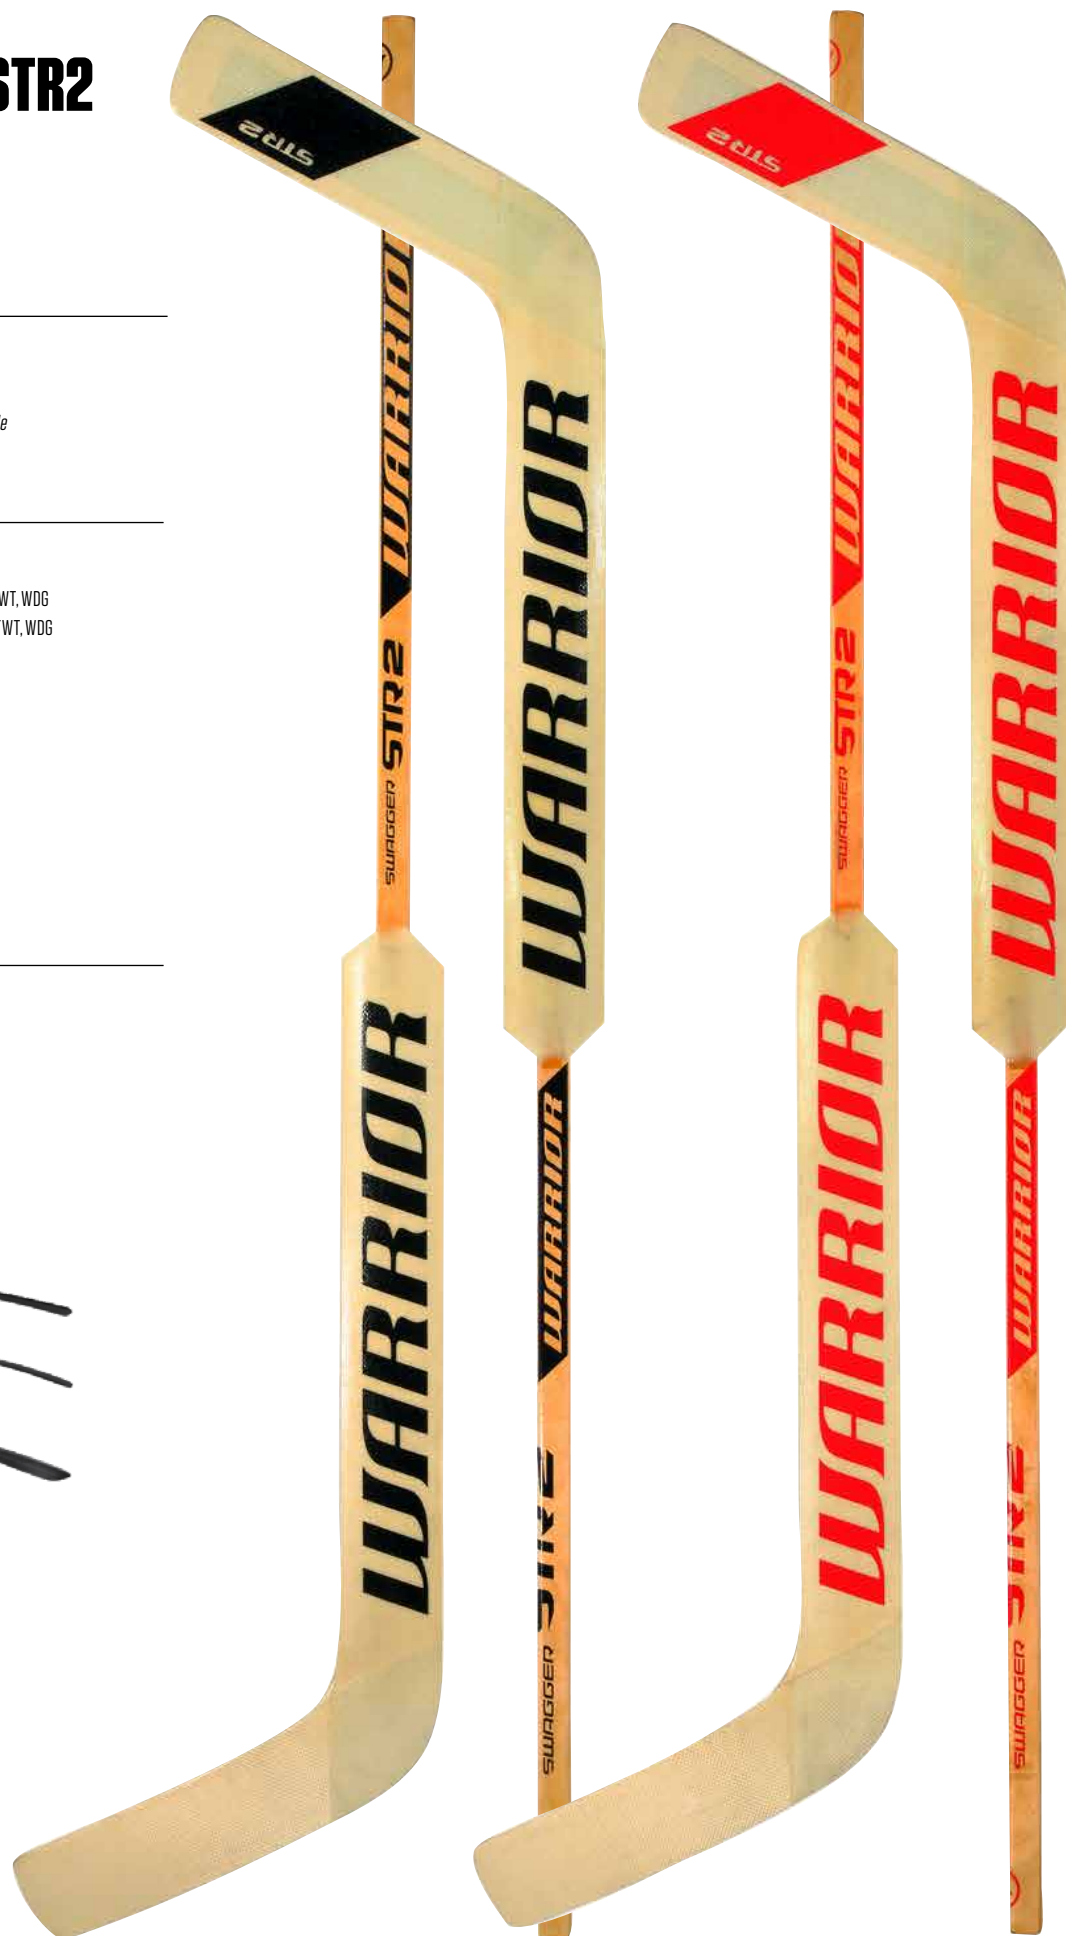

SWAGGER STR2

- Rugged durability
- Consistent performance
- Lightweight foam core paddle
- Precision balance construction
- Rich natural finish

- *Robuste et durable*
- *Performance et fiabilité*
- *Épaule légère avec âme en mousse rigide*
- *Construction précise et balancée*
- *Fini naturel riche*

STYLES

STR227L8 – Size 27.5" – PATTERNS: MID, TWT, WDG
STR226L8 – Size 26.0" – PATTERNS: MID, TWT, WDG
STR225L8 – Size 25.0" – PATTERNS: MID
STR223L8 – Size 23.5" – PATTERNS: MID
STR221L8 – Size 21.0" – PATTERNS: MID
STR219L8 – Size 19.0" – PATTERNS: MID
STR227R8 – Size 27.5" – PATTERNS: MID
STR226R8 – Size 26.0" – PATTERNS: MID
STR225R8 – Size 25.0" – PATTERNS: MID
STR223R8 – Size 23.5" – PATTERNS: MID
STR221R8 – Size 21.0" – PATTERNS: MID
STR219R8 – Size 19.0" – PATTERNS: MID

COLORS

NTB (Natural/Black)
NTR (Natural/Red)

PATTERNS

Quick (MID)

Bishop (TWT)

Mrazek (WDG)