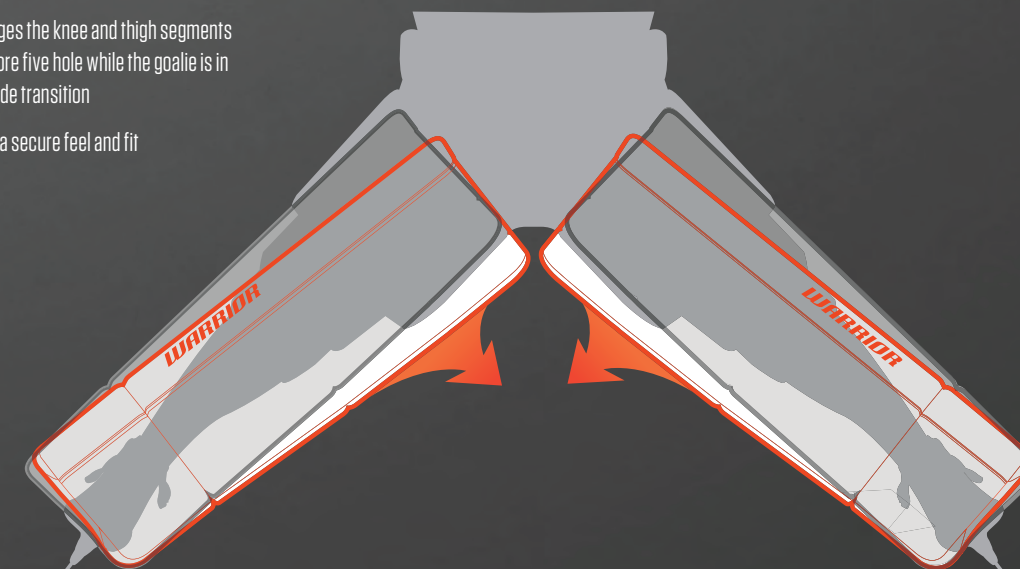

360°ACTIVEDROP

360°ACTIVEDROP Leg Channel enhances five hole coverage
-Conventional leg channel keeps the pad centered on leg while the goalie is in an upright stance unless the pad is worn extremely loose
-360°ACTIVEDROP leg channel encourages the knee and thigh segments of the leg pad to drop lower covering more five hole while the goalie is in an upright stance and during butterfly slide transition
-Active drop occurs while still providing a secure feel and fit