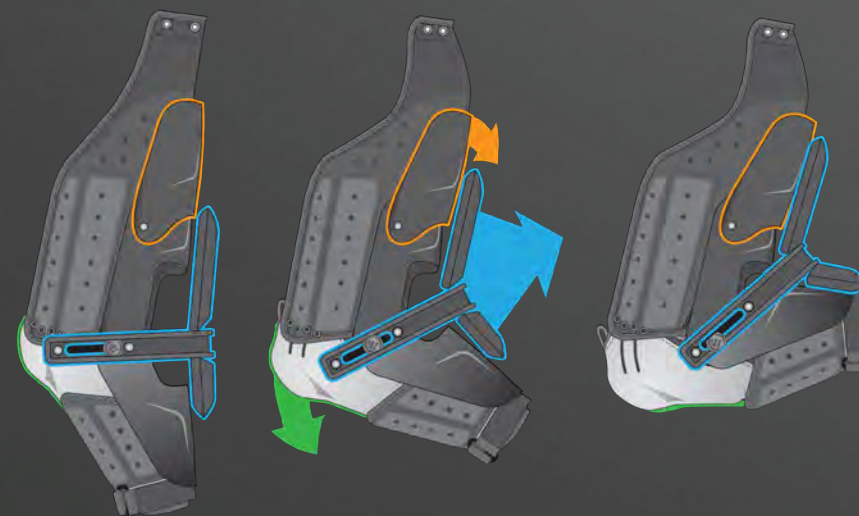

### AXYFLEX

*(Featured on Ritual G2 Pro Chest & Arm  
U.S. and Canada patent pending)*

**FUNCTION:**

Facilitates maximum range of motion while providing superior protection

Acts as a hinge, allowing the elbow, forearm, bicep, and floater to move together