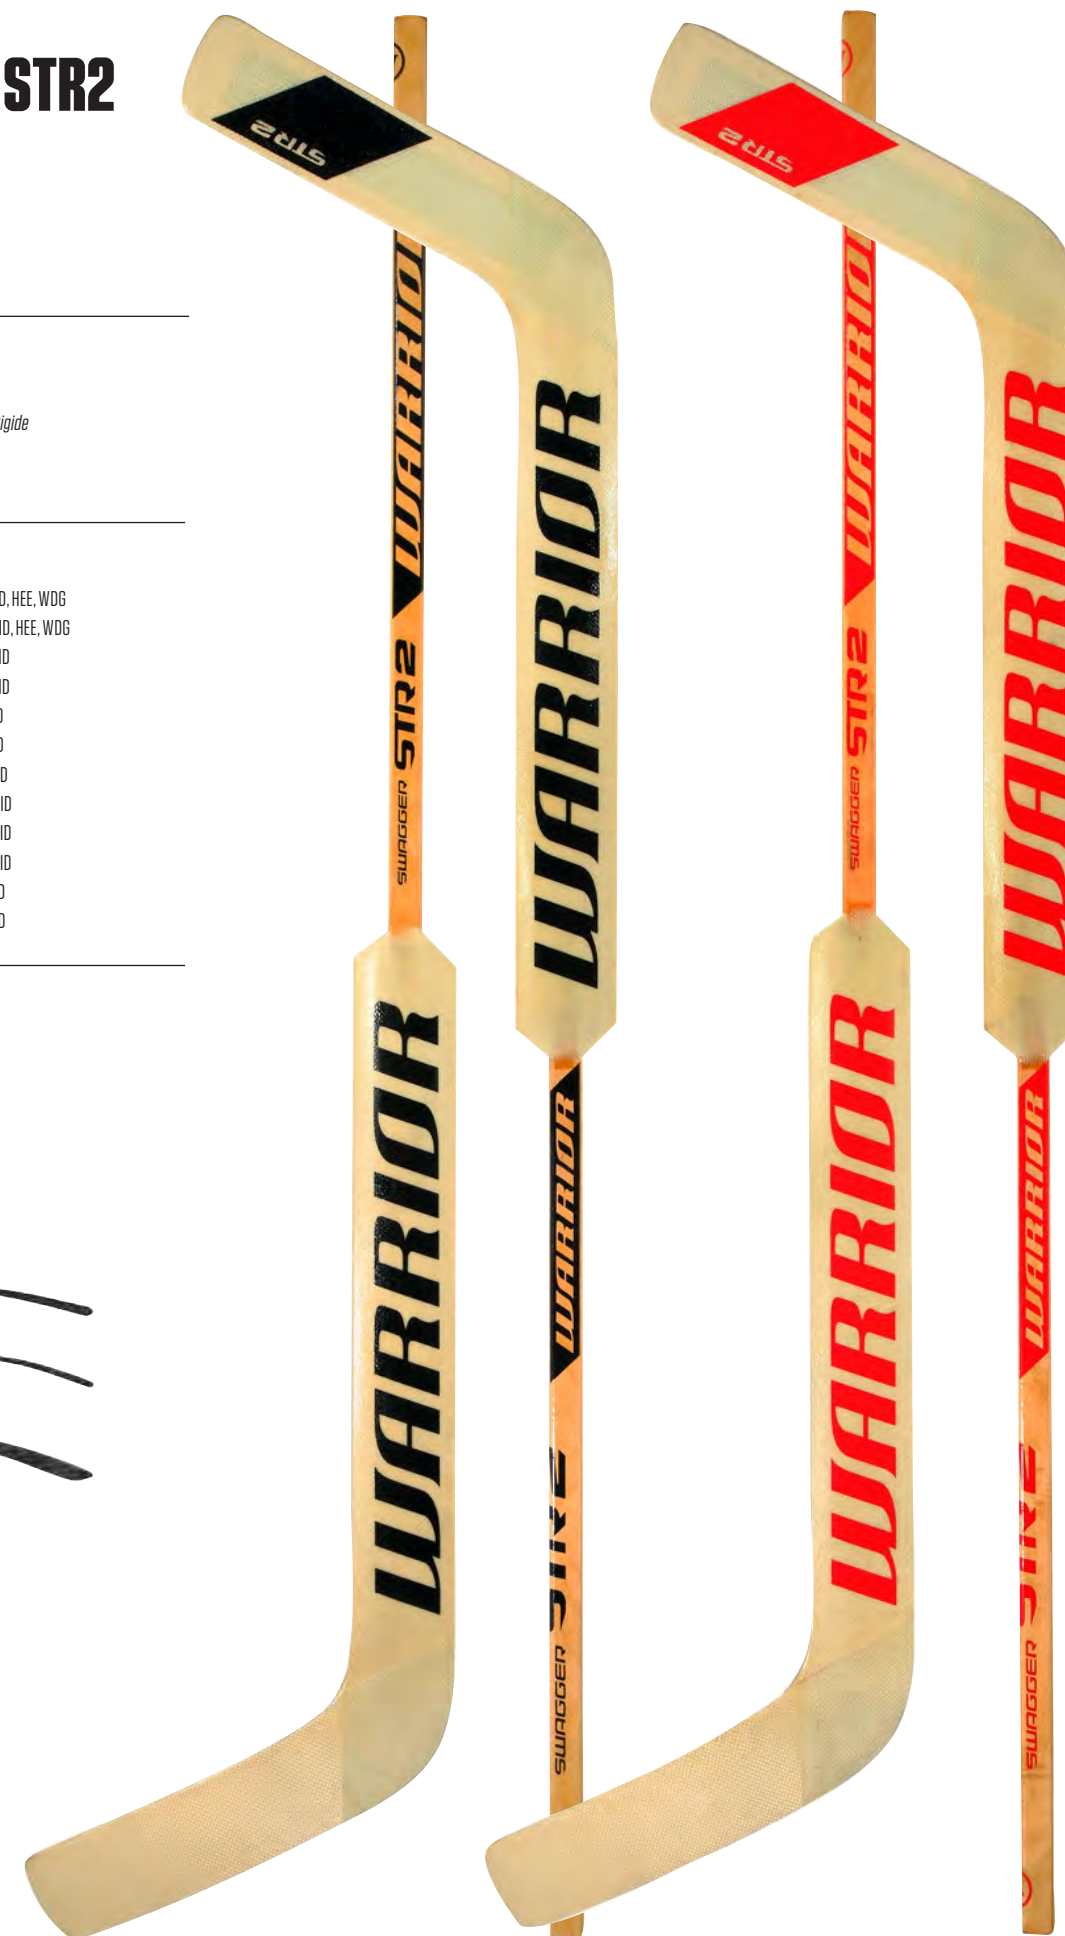

PATTERNS

- Quick (MID)
- Bishop (TWT)
- Mrizek (WDG)