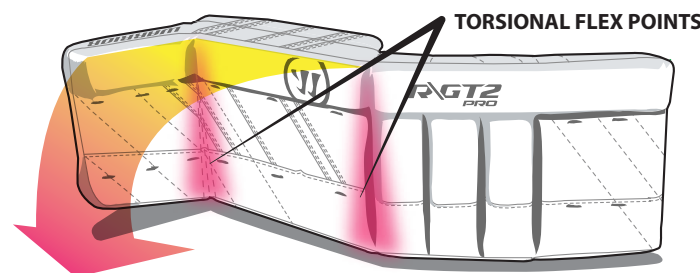

TORSIONAL FLEX POINTS BELOW THE KNEE AND ANKLE ALLOW THE TAPERED BOOT TO TILT FORWARD AND SEAL ALONG THE ICE WITHOUT CAUSING THE THIGH RISE TO LIFT