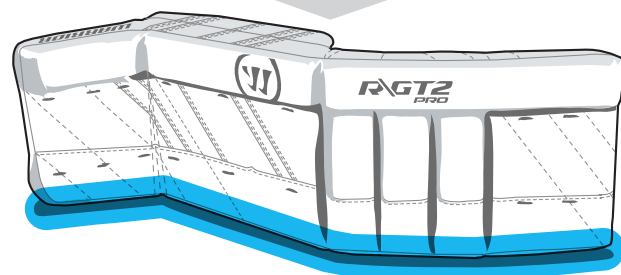

COMPLETE PAD SEAL ALONG THE ICE FROM BOOT TO THIGH-RISE

360°ACTIVEDROP

360°ACTIVEDROP Leg Channel enhances five hole coverage

Conventional leg channel keeps the pad centered on leg while the goalie is in an upright stance unless the pad is worn extremely loose

360°ACTIVEDROP leg channel encourages the knee and thigh segments of the leg pad to drop lower covering more five hole while the goalie is in an upright stance and during butterfly slide transition

Active drop occurs while still providing a secure feel and fit