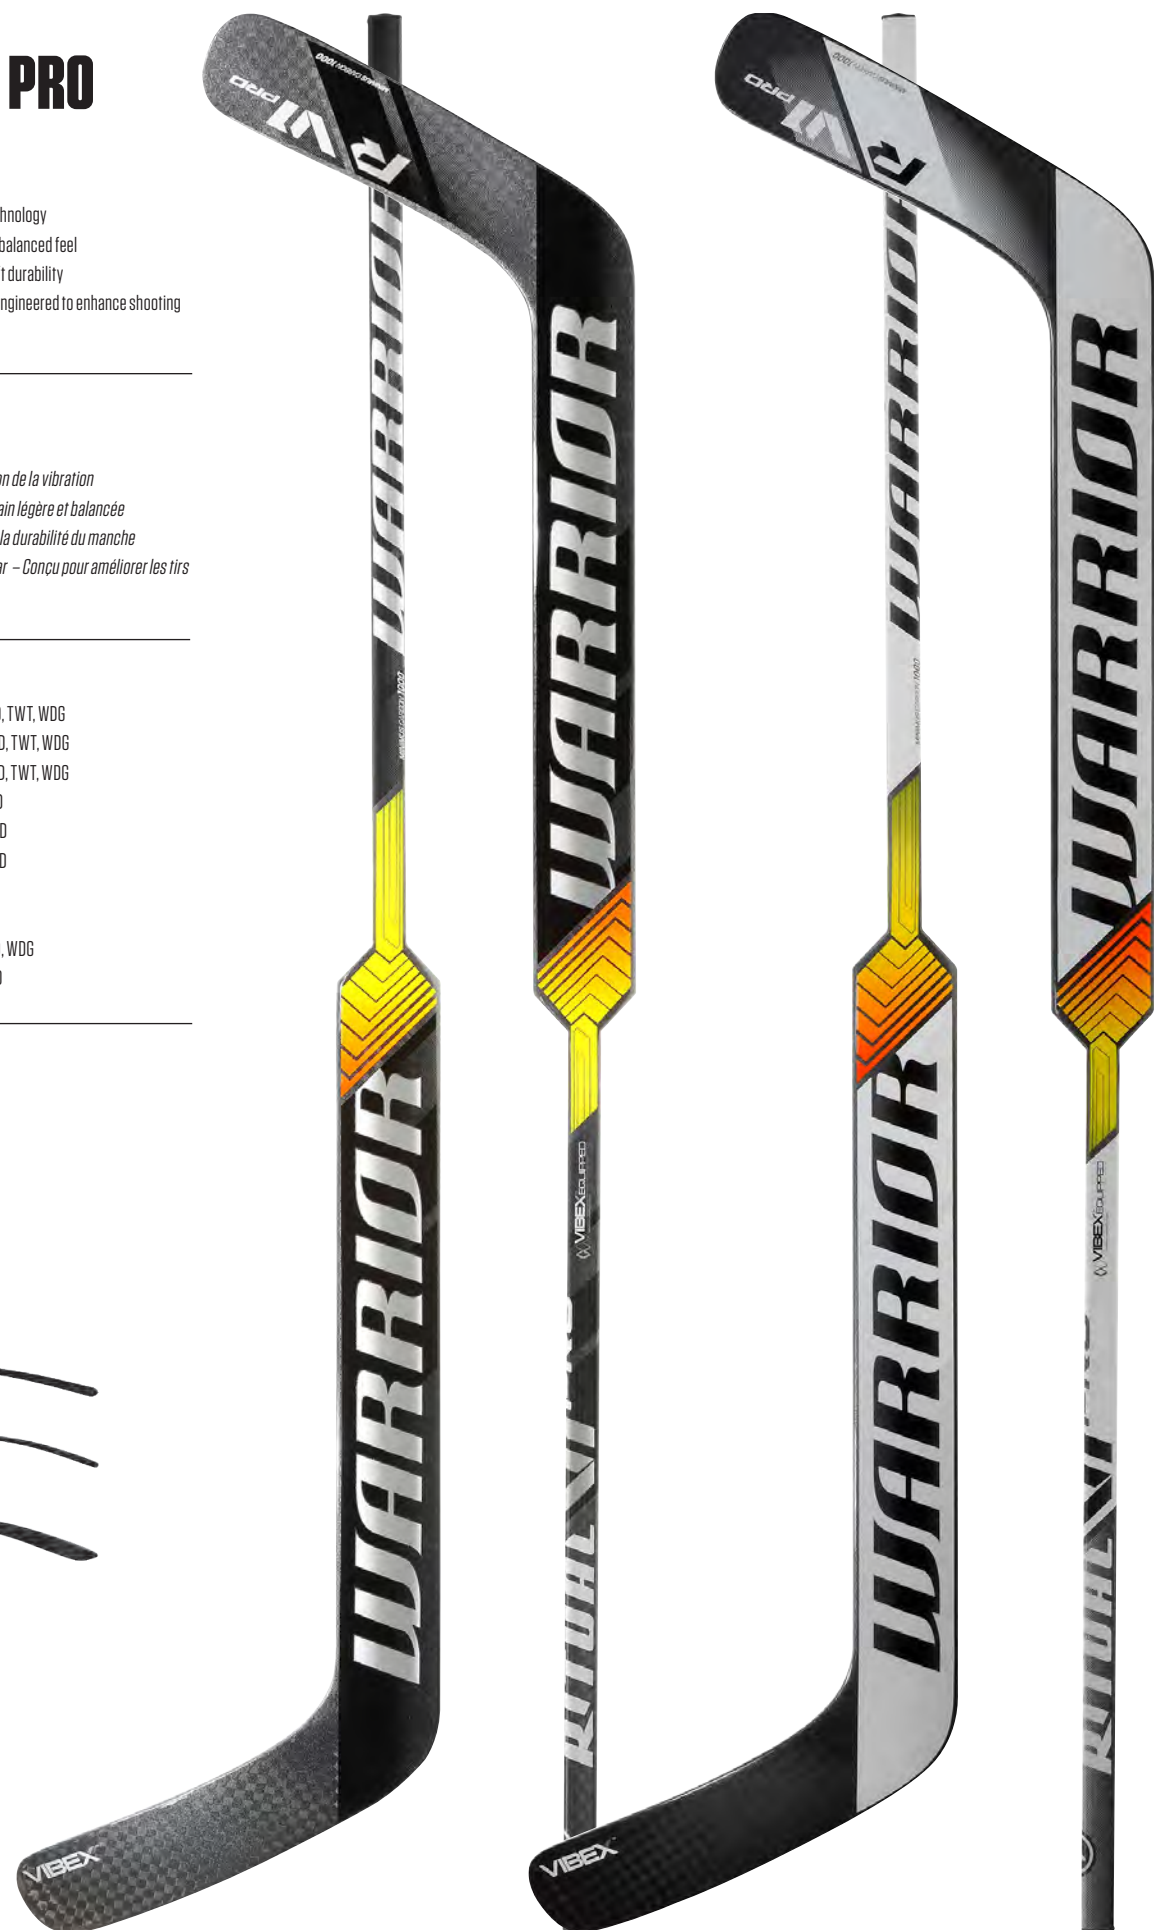

RITUAL V1 PRO

- Minimus Carbon 1000
- SlideGrip Technology
- VibexLite – Vibration Reduction Technology
- HiFused Construction – Super light balanced feel
- Impact Fiber Layer – Enhanced shaft durability
- TwinSpar Paddle Reinforcement – Engineered to enhance shooting
- Clear gloss paddle

- *Minimus Carbon 1000*
- *Technologie SlideGrip*
- *VibexLite – Technologie de réduction de la vibration*
- *Construction HiFused – Prise en main légère et balancée*
- *Couche de fibre Impact – Améliore la durabilité du manche*
- *Lame et épaule renforcées TwinSpar – Conçu pour améliorer les tirs*
- *Vernis clair sur l'épaule*

SENIOR

- VIP27L9 – Size 27.5" – PATTERNS: MID, TWT, WDG
- VIP26L9 – Size 26.0" – PATTERNS: MID, TWT, WDG
- VIP25L9 – Size 25.0" – PATTERNS: MID, TWT, WDG
- VIP27R9 – Size 27.5" – PATTERNS: MID
- VIP26R9 – Size 26.0" – PATTERNS: MID
- VIP25R9 – Size 25.0" – PATTERNS: MID

INTERMEDIATE

- VIPI3L9 – Size 23.5" – PATTERNS: MID, WDG
- VIPI3R9 – Size 23.5" – PATTERNS: MID

COLORS

- SWB (Silver/White/Black)
- SWY (Silver/White/Royal)
- SWR (Silver/White/Red)
- SBK (Silver/Black)

PATTERNS

Quick (MID)

Bishop (TWT)

Mrazek (WDG)