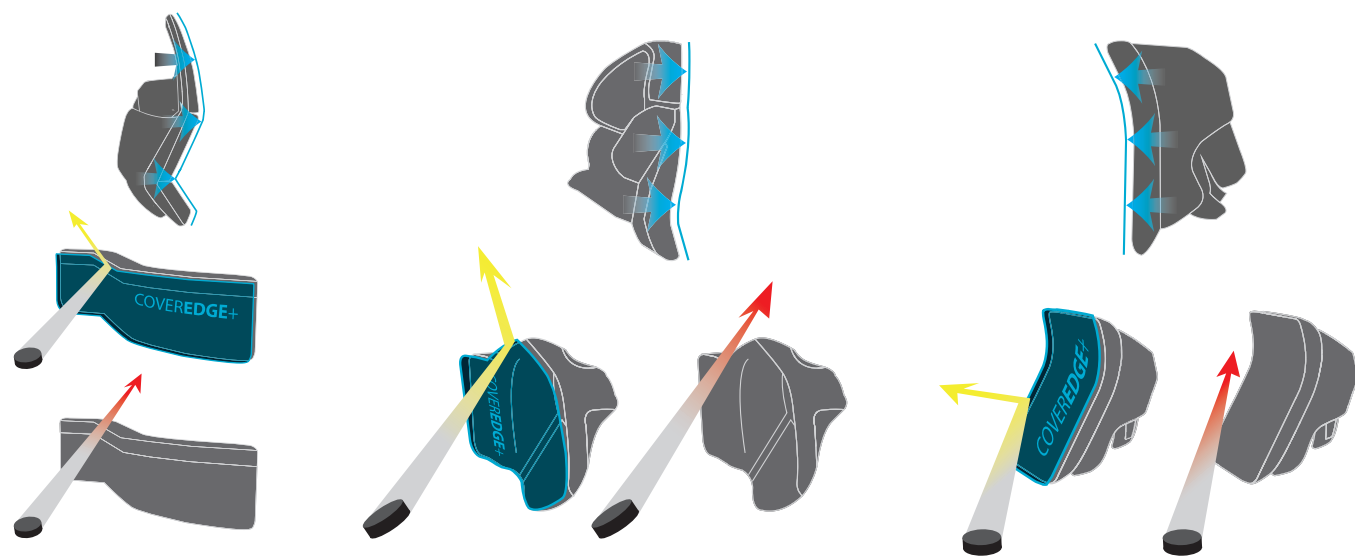

# CUSTOM RITUAL G5 PRO BLOCKER

- CoverEDGE+ maximizes coverage using our innovative face forward design
- Redesigned board improves rebound speed & predictability
- HyperComp reinforced construction
- Adjustable side index finger protection
- Super lightweight design with highest quality materials
- Removable and adjustable palm
- Clean Construction
- Adjustable contoured thumb and finger protection
- Optional Liner: INT, Medium, Large and XL
- Optional: G5 and G5 Classic graphics

- *Nouvelle construction renforcée HyperComp*
- *Nouvelle protection ajustable pour le côté de l'index*
- *Design ultra-léger avec matériaux de la plus haute qualité*
- *Paume ajustable et amovible*
- *Finition soignée*
- *Protection ajustable pour le pouce et les doigts*
- *Doublure optionnelle: INT, Medium, Large, et XL*
- *Option: Graphiques classiques GT2 et GT2*

### COVEREDGE+

CoverEDGE+ applies a face-forward design that adds a new dimension to maximizing your coverage in net. By bringing the face of each piece of G5 gear forward, the angle to the puck is further cut down, allowing you to get a piece of pucks that would just miss more conventionally designed gear.