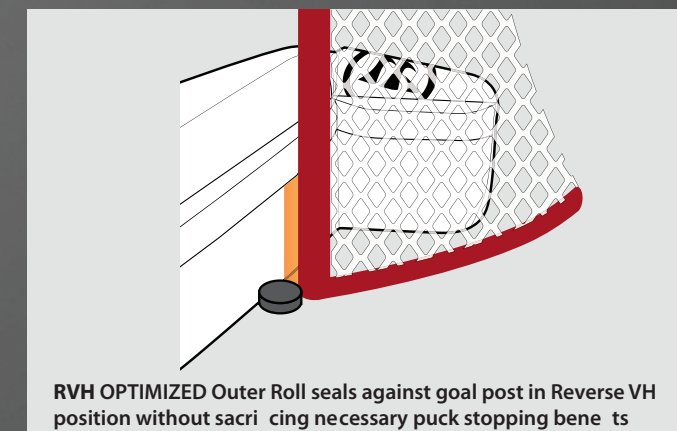

Conventional Outer Roll shape creates gap between pad face and goal post in Reverse VH position

RVH OPTIMIZED Outer Roll seals against goal post in Reverse VH position without sacrificing necessary puck stopping benefits