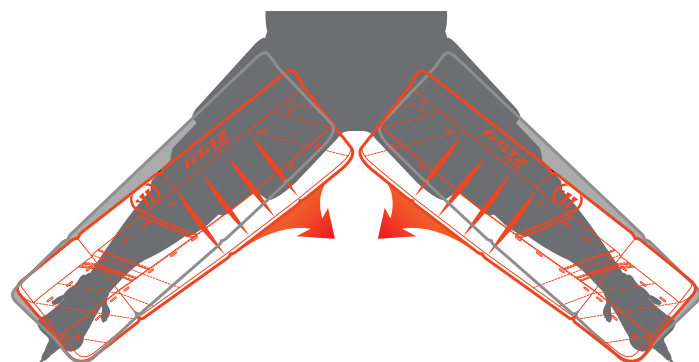

RITUAL GT2 PRO LEG PADS

- New HyperComp reinforced thighrise
- New 360° ACTIVEdrop leg channel
- New knee cradle with adjustable setting
- Super light weight design with highest quality materials
- Knee Drive System
- Best in class stability
- Standard toe lace (optional Active Response included)
- Ritual GT2 SR Knee Pad included in laundry bag
- Carrying strap included with PRO leg pads

- Nouvelle montée de cuisse renforcée HyperComp
- Nouveau canal de jambe 360° ACTIVEdrop
- Nouveau support de genou ajustable
- Design ultra-léger avec matériaux de la plus haute qualité
- Système Knee Drive
- Plus grande stabilité dans sa classe
- Laçage régulier (sangles Active Response en option, incluses)
- Genouillère Ritual GT2 SR incluse dans le sac de lavage
- Courroie de transport incluse avec les jambières PRO et INT

SIZES

- 32+1.5" (11" Width)
- 33+1.5" (11" Width)
- 34+1.5" (11" Width)
- 35+1.5" (11" Width)
- 36+1.5" (11" Width)

STYLES

- GT2: GT2GLP9 + COLOR CODE + SIZE
- CLASSIC: GT2CLP9 + COLOR CODE + SIZE