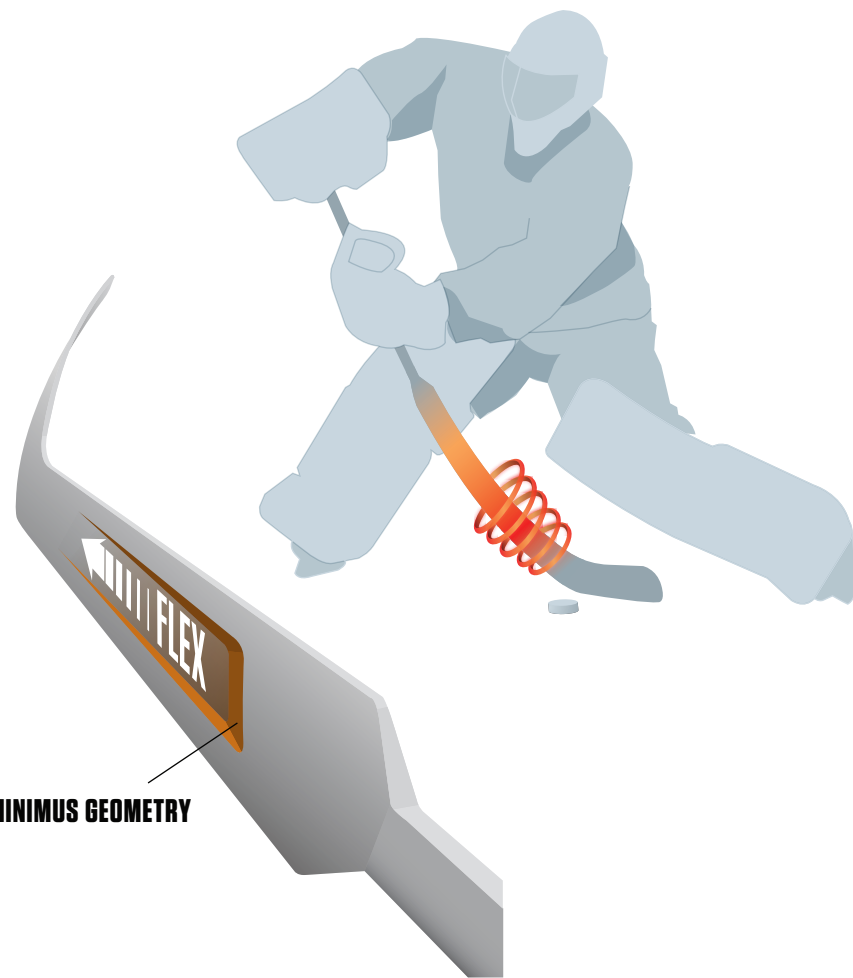

## R/M1 STICK TECHNOLOGY

Ultra light-weight Minimus construction features a new geometry that drives flex energy towards a lower kick point. This provides a quicker release when making passes and elevating the puck in tight areas around the net.