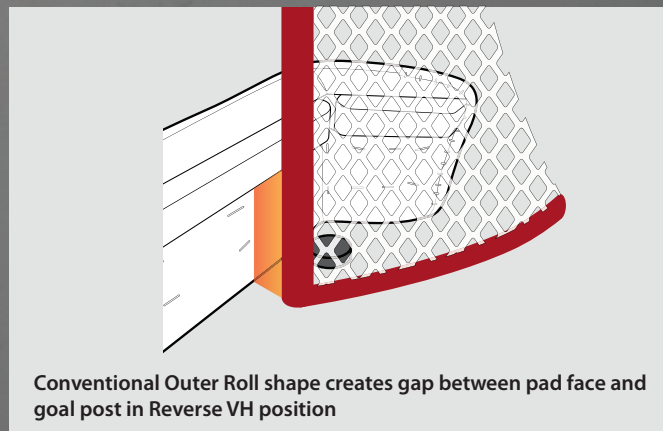

RVH OPTIMIZED OUTER ROLL