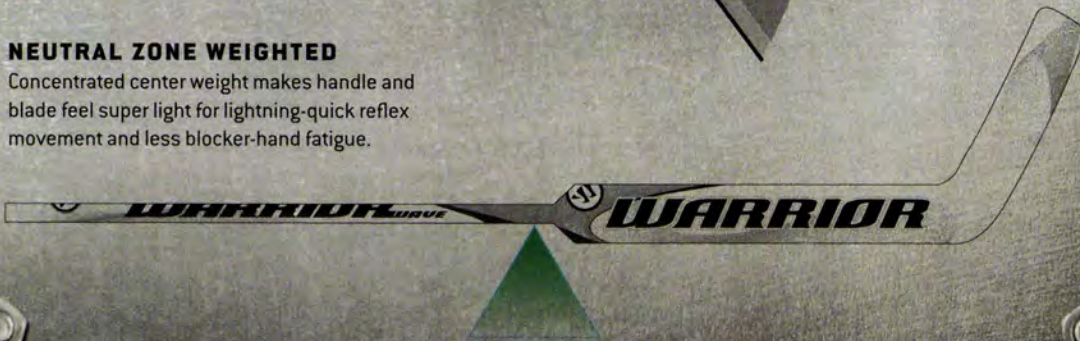

STICK CONSTRUCTION TECHNOLOGY

WAVE

Vibex™ is a blend of polymers and synthetic hydrocarbons in the form of a highly viscous gel block. Vibex has been shown to reduce vibration by up to 75% in laboratory testing by a major university.

VIBEX VIBRATION DAMPENER

First use of this revolutionary material in the aid of vibration and shock reduction in composite goalie sticks. Less vibration leads to a more solid paddle feel and deadens puck rebound. Reduced vibration shock to the blocker hand and closer to a foam core paddle feel without the weight.

BIG BANG

Woven fiber reinforced shell for added durability in key impact areas in handle, paddle and blade. Increased impact durability and more solid feel on impact.

NEUTRAL ZONE WEIGHTED

Concentrated center weight makes handle and blade feel super light for lightning-quick reflex movement and less blocker-hand fatigue.