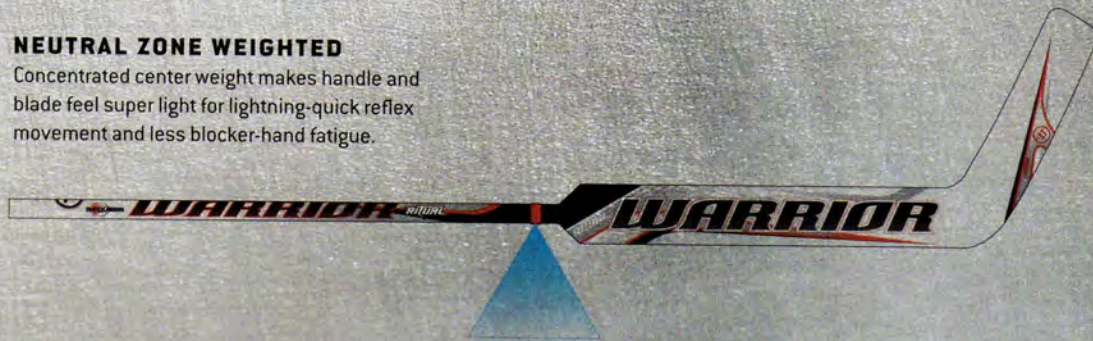

NEUTRAL ZONE WEIGHTED

Concentrated center weight makes handle and blade feel super light for lightning-quick reflex movement and less blocker-hand fatigue.