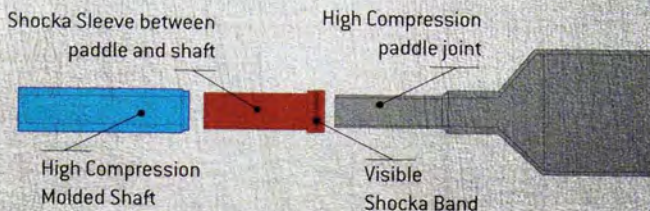

RITUAL

SHOCKA TECHNOLOGY

Shocka Insert Sleeve is made of a high-strength, low durometer polyurethane that both absorbs vibration and creates a lively flex point in the middle of the stick. Increased flex for shooting and vibration control. Added stability at impact improves rebound control.