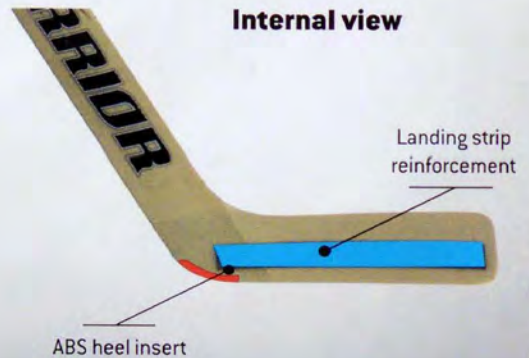

Intermediate

23.5" lie13 Left [AB2353L2]
23.5" lie13 Right [AB2353R2] MID ONLY
Color: NTB ONLY
Patterns: MID, TWT

Junior

21.0" lie13 Left [AB2103L2]
21.0" lie13 Right [AB2103R2] MID ONLY
Color: NTB ONLY
Patterns: MID, TWT

Composite Deluxe

Internal view

(NTB)

(NTN)

(NTR)

SWAGGER

Features

- Glass-laminated birch and aspen core handle
- Secret formula urethane RIM-molded paddle
- Carbon Deluxe paddle and blade
- Neutral zone weighted balance
- Platform heel high-impact ABS insert
- Landing strip blade reinforcement
- Made in the majestic forests of Finland