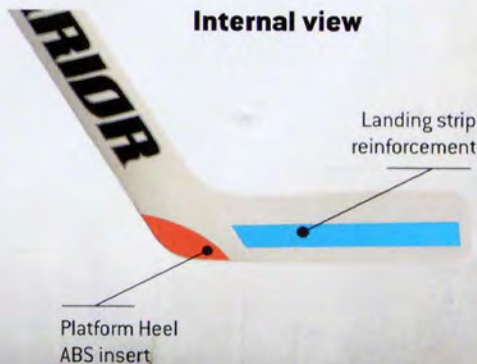

Carbon Deluxe

Internal view

ABYSS

Features

- Glass-laminated aspen core handle
- Thin paddle profile
- Secret formula urethane RIM-molded paddle
- Composite Deluxe paddle and blade
- Neutral zone weighted balance
- ABS heel insert
- Strip blade reinforcement
- Made in the majestic forests of Finland