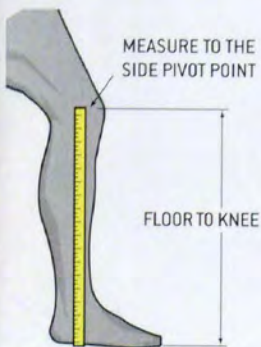

Size

OSZ

Item Code

GAKRT2 + BK + OSZ

CHEST AND ARM SIZING CHART

CHEST & ARM			BODY DIMENSIONS		
Label Size	Belly Length	Arm Span	Body Height	Body Arm Span	
SENIOR	X-LARGE	20"	63"	6'1"-6'5"	73"-77"
	LARGE	19"	60"	5'9"-6'	69"-72"
	MEDIUM	18"	57"	5'6"-5'8"	66"-68"
	SMALL	18"	55"	5'3"-5'5"	63"-65"
	X-SMALL	17"	52"	4'11"-5'2"	59"-62"
INT	LARGE	16"	50"	4'8"-4'10"	56"-58"
	MEDIUM	15"	48"	4'5"-4'7"	53"-55"
	SMALL	14"	46"	4'2"-4'4"	50"-52"
JR	LARGE - X-LARGE	13"	44"	3'11"-4'1"	47"-49"
	SMALL - MEDIUM	12"	42"	3'9"-3'10"	45"-46"
YTH	LARGE - X-LARGE	13"	40"	3'6"-3'8"	42"-44"
	SMALL - MEDIUM	12"	38"	3'4"-3'5"	40"-41"