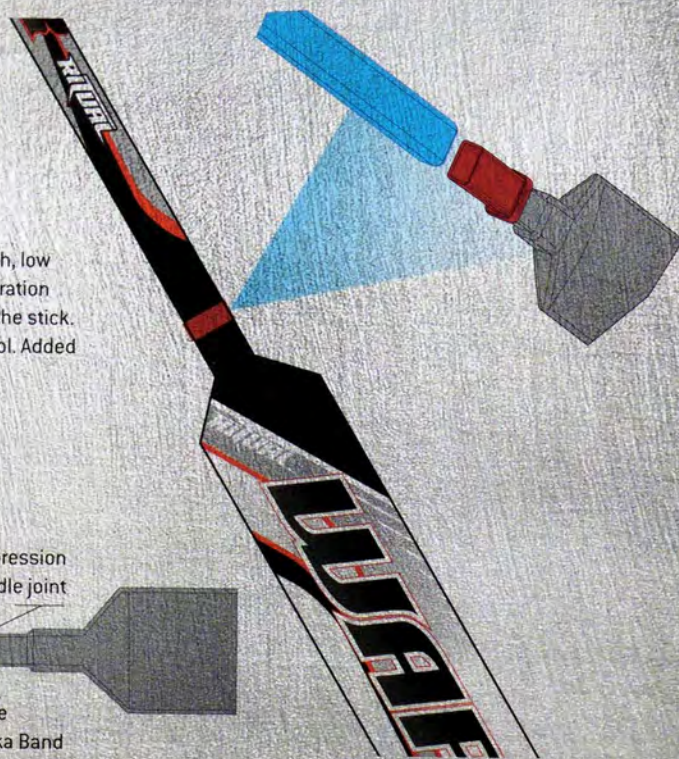

Caractéristiques

- Niveau de protection et caractéristiques élite
- Doublure V-TEK repoussant les microbes et l'humidité
- Enveloppe durable de Nylon 420 denier
- Panneau de protection de hanche amovible couvrant les zones clés

RITUAL

SHOCKA TECHNOLOGY

Shocka Insert Sleeve is made of a high-strength, low durometer polyurethane that both absorbs vibration and creates a lively flex point in the middle of the stick. Increased flex for shooting and vibration control. Added stability at impact improves rebound control.