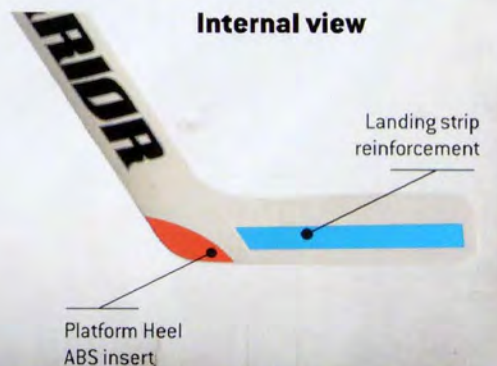

Carbon Deluxe

Internal view

Abbyss

Features

- Glass-laminated aspen core handle
- Thin paddle profile
- Secret formula urethane RIM-molded paddle
- Composite Deluxe paddle and blade
- Neutral zone weighted balance
- ABS heel insert
- Strip blade reinforcement
- Made in the majestic forests of Finland