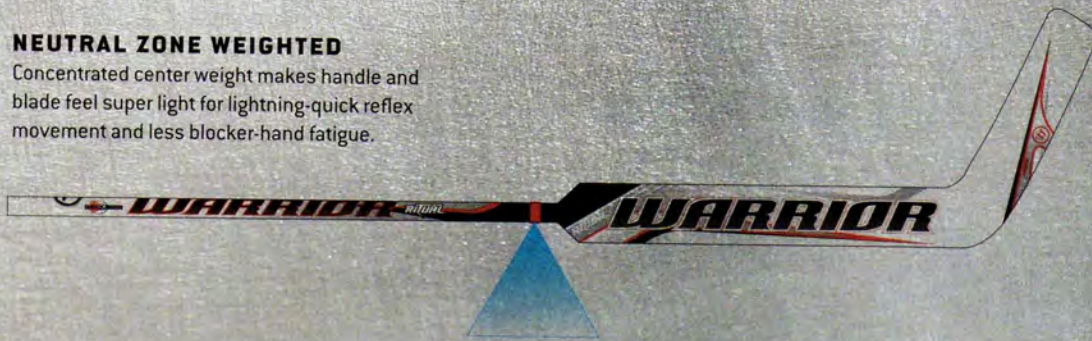

NEUTRAL ZONE WEIGHTED

Concentrated center weight makes handle and blade feel super light for lightning-quick reflex movement and less blocker-hand fatigue.