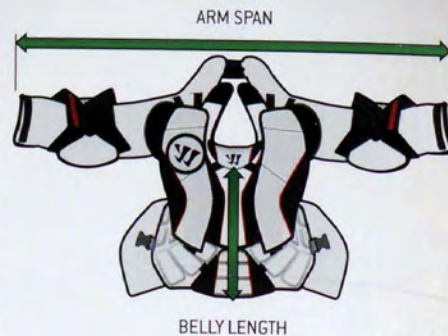

Size

OSZ

Item Code

GAKRT2 + BK + OSZ

CHEST AND ARM SIZING CHART

CHEST & ARM			BODY DIMENSIONS		
Label Size	Belly Length	Arm Span	Body Height	Body Arm Span	
SENIOR	X-LARGE	20"	63"	6'1"-6'5"	73"-77"
	LARGE	19"	60"	5'9"-6'	69"-72"
	MEDIUM	18"	57"	5'6"-5'8"	66"-68"
	SMALL	18"	55"	5'3"-5'5"	63"-65"
	X-SMALL	17"	52"	4'11"-5'2"	59"-62"
INT	LARGE	16"	50"	4'8"-4'10"	56"-58"
	MEDIUM	15"	48"	4'5"-4'7"	53"-55"
	SMALL	14"	46"	4'2"-4'4"	50"-52"
JR	LARGE - X-LARGE	13"	44"	3'11"-4'1"	47"-49"
	SMALL - MEDIUM	12"	42"	3'9"-3'10"	45"-46"
YTH	LARGE - X-LARGE	13"	40"	3'6"-3'8"	42"-44"
	SMALL - MEDIUM	12"	38"	3'4"-3'5"	40"-41"