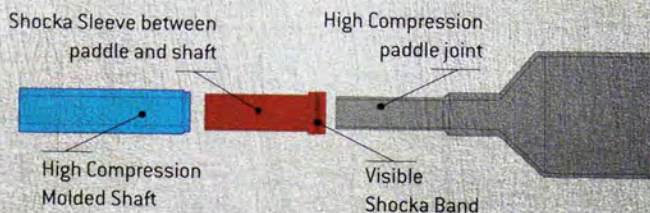

RITUAL

SHOCKA TECHNOLOGY

Shocka Insert Sleeve is made of a high-strength, low durometer polyurethane that both absorbs vibration and creates a lively flex point in the middle of the stick. Increased flex for shooting and vibration control. Added stability at impact improves rebound control.