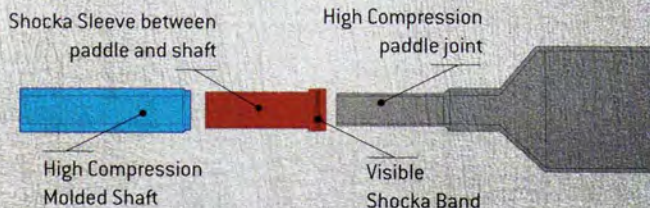

STICK CONSTRUCTION TECHNOLOGY

RITUAL

SHOCKATECH

SHOCKA TECHNOLOGY

Shocka Insert Sleeve is made of a high-strength, low durometer polyurethane that both absorbs vibration and creates a lively flex point in the middle of the stick. Increased flex for shooting and vibration control. Added stability at impact improves rebound control.