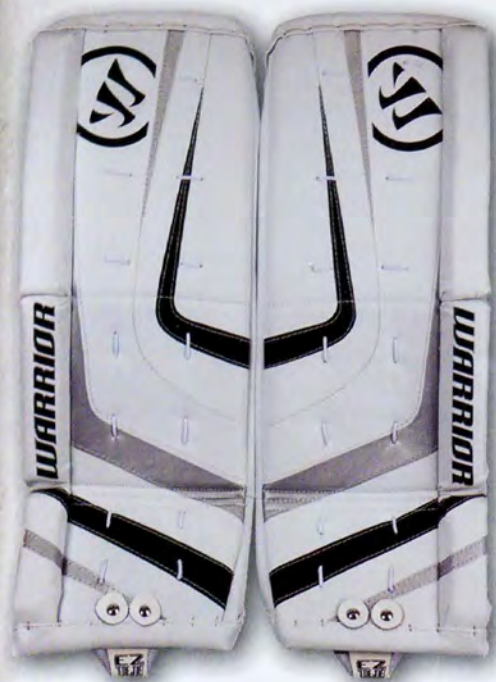

[WBR]

[WWW]

CONTROL GRIP

RITUAL YTH

Leg Pad

Features

- New youth-specific sizing and construction
- Ez Toe Tie System provides a quick and easy way to attach the pad to the goalie's skate
- Height-adjustable knee provides a growing goalie the capability to fit safely in the pad for a longer duration of time

Caractéristiques

- Ez Toe Tie offre un système d'attache du patin facile et rapide
- Le genou ajustable en hauteur offre au gardien en croissance, la possibilité d'ajuster la jambière

Sizes

20", 22", 24"