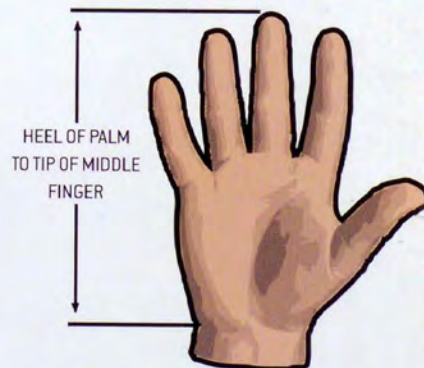

BLOCKER AND CATCH GLOVE SIZING CHART

SENIOR	INTERMEDIATE	JUNIOR	YOUTH
8 3/8" - 7"	7" - 6 1/4"	6 1/4" - 5 5/8"	5 5/8" - 4 3/4"
213mm - 179mm	178mm - 161mm	160mm - 144mm	143mm - 119mm