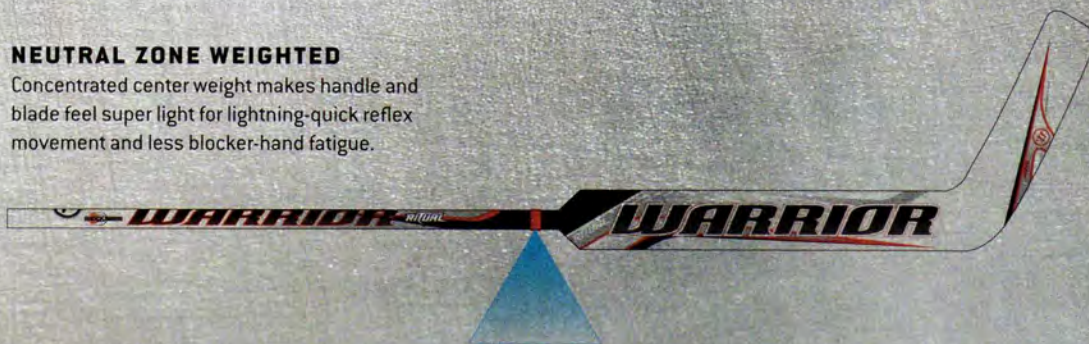

NEUTRAL ZONE WEIGHTED

Concentrated center weight makes handle and blade feel super light for lightning-quick reflex movement and less blocker-hand fatigue.