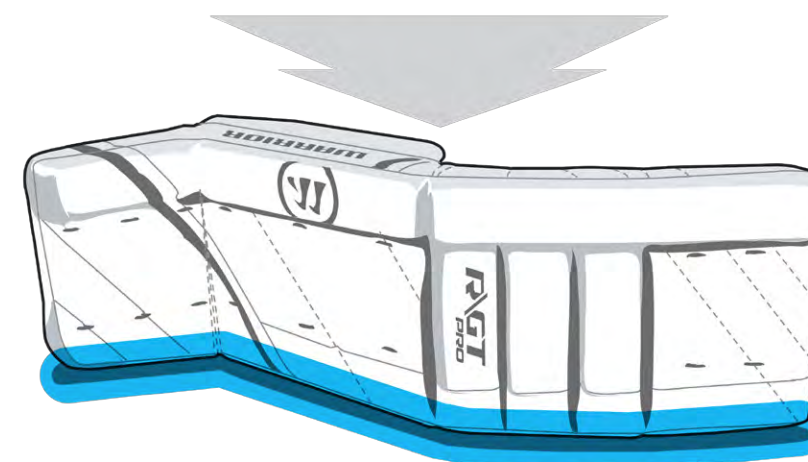

RITUAL GT LEG PAD TECHNOLOGY

GEOMETRIC TORSION TECHNOLOGY

TORSIONAL FLEX POINTS BELOW THE KNEE AND ANKLE ALLOW THE TAPERED BOOT TO TILT FORWARD AND SEAL ALONG THE ICE WITHOUT CAUSING THE THIGH RISE TO LIFT

COMPLETE PAD SEAL ALONG THE ICE FROM BOOT TO THIGH-RISE

KNEE DRIVE SYSTEM

FUNCTION:

A firm, open and un-restrictive construction of the internal knee area of the leg pad creates a smooth interface between leg pad and knee pad