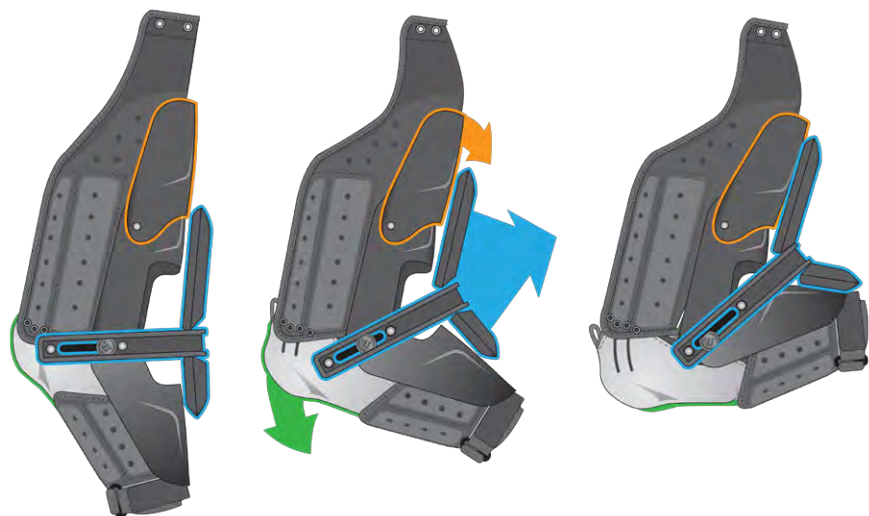

R/G4 CHEST & ARM

RITUAL G4 CHEST & ARM TECHNOLOGY

SHOCKSHIELD

FUNCTION:
Disperses the impact of the puck across the plastic cap and the trampoline liner

BENEFIT:
Increases protection and comfort

AXYFLEX

FUNCTION:
Facilitates maximum range of motion while providing superior protection

Acts as a hinge, allowing the elbow, forearm, bicep, and floater to move together

BENEFIT:
Increases protection, mobility, and comfort

RITUAL G4 PRO CHEST & ARM

- New HyperComp bicep and forearm shields
- Best in class arm protection and mobility
- Shockshield & AxyFlex technology
- New lace-in adjustable arm length
- New chest block design for maximized protection
- Squared up shoulder floaters
- Side Velcro attachment
- Removable front/side chest pad extensions
- Adjustable backplate settings
- New shorter fit arms