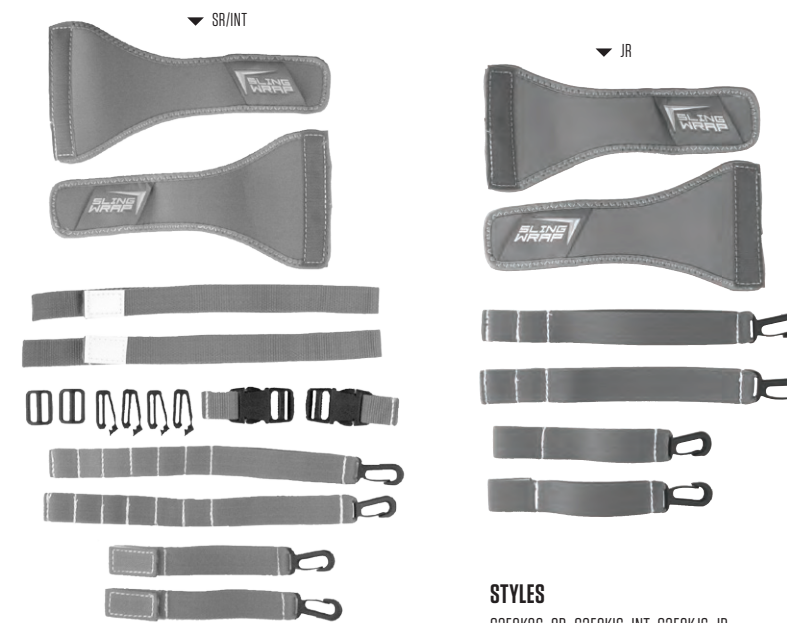

STYLES
G3ESKS6-SR, G3ESKI6-INT, G3ESKJ6-JR

RITUAL G3 SLIDING TOE BRIDGE KIT

- 2 Skate laces
- 2 Plastic toe bridges
- 2 Plastic disks
- 6 Screws
- Compatible with GT Leg Pads

- 2 lacets de patin
- 2 ponts de bottine en plastique
- 2 disques de plastique
- 6 vis
- Compatibles avec les jambières GT

STYLES
G3TOE6 (WHITE & BLACK)

RITUAL G3 LEATHER BOOT STRAP KIT

- 2 long leather boot straps
- 2 Leather buckle attachments
- 2 Brass buckles
- 4 Screws
- Compatible with GT Leg Pads

- 2 longues sangles de cuir
- 2 attaches de boucle en cuir
- 2 boucles en laiton
- 4 vis
- Compatibles avec les jambières GT

STYLES
G3LSK6 (WHITE & BLACK)