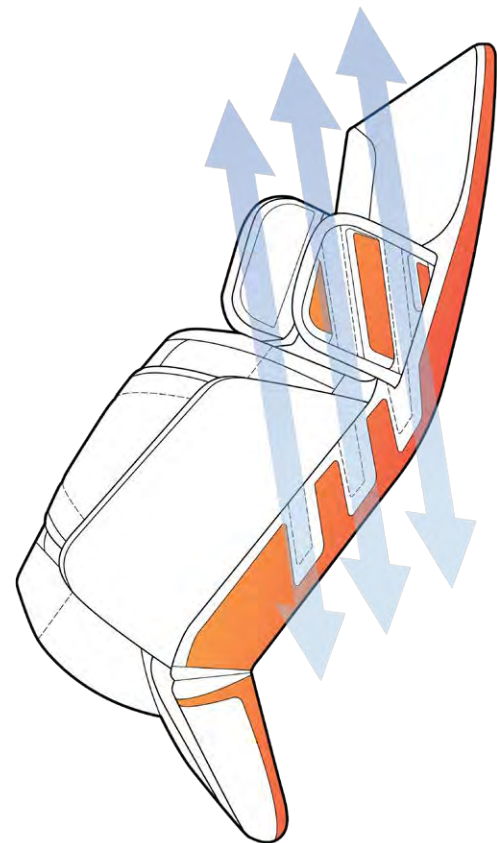

Engineered channels decrease friction by reducing surface area that contacts the ice

Diagonal orientation of channels is set to the optimal trajectory for sliding through snow and rough ice

360°ACTIVEDROP

360°ACTIVEDROP Leg Channel enhances five hole coverage

Conventional leg channel keeps the pad centered on leg while the goalie is in an upright stance unless the pad is worn extremely loose

360°ACTIVEDROP leg channel encourages the knee and thigh segments of the leg pad to drop lower covering more five hole while the goalie is in an upright stance and during butterfly slide transition

Active drop occurs while still providing a secure feel and fit

RVH OPTIMIZED OUTER ROLL

Conventional Outer Roll shape creates gap between pad face and goal post in Reverse VH position

RVH OPTIMIZED Outer Roll seals against goal post in Reverse VH position without sacrificing necessary puck stopping benefits