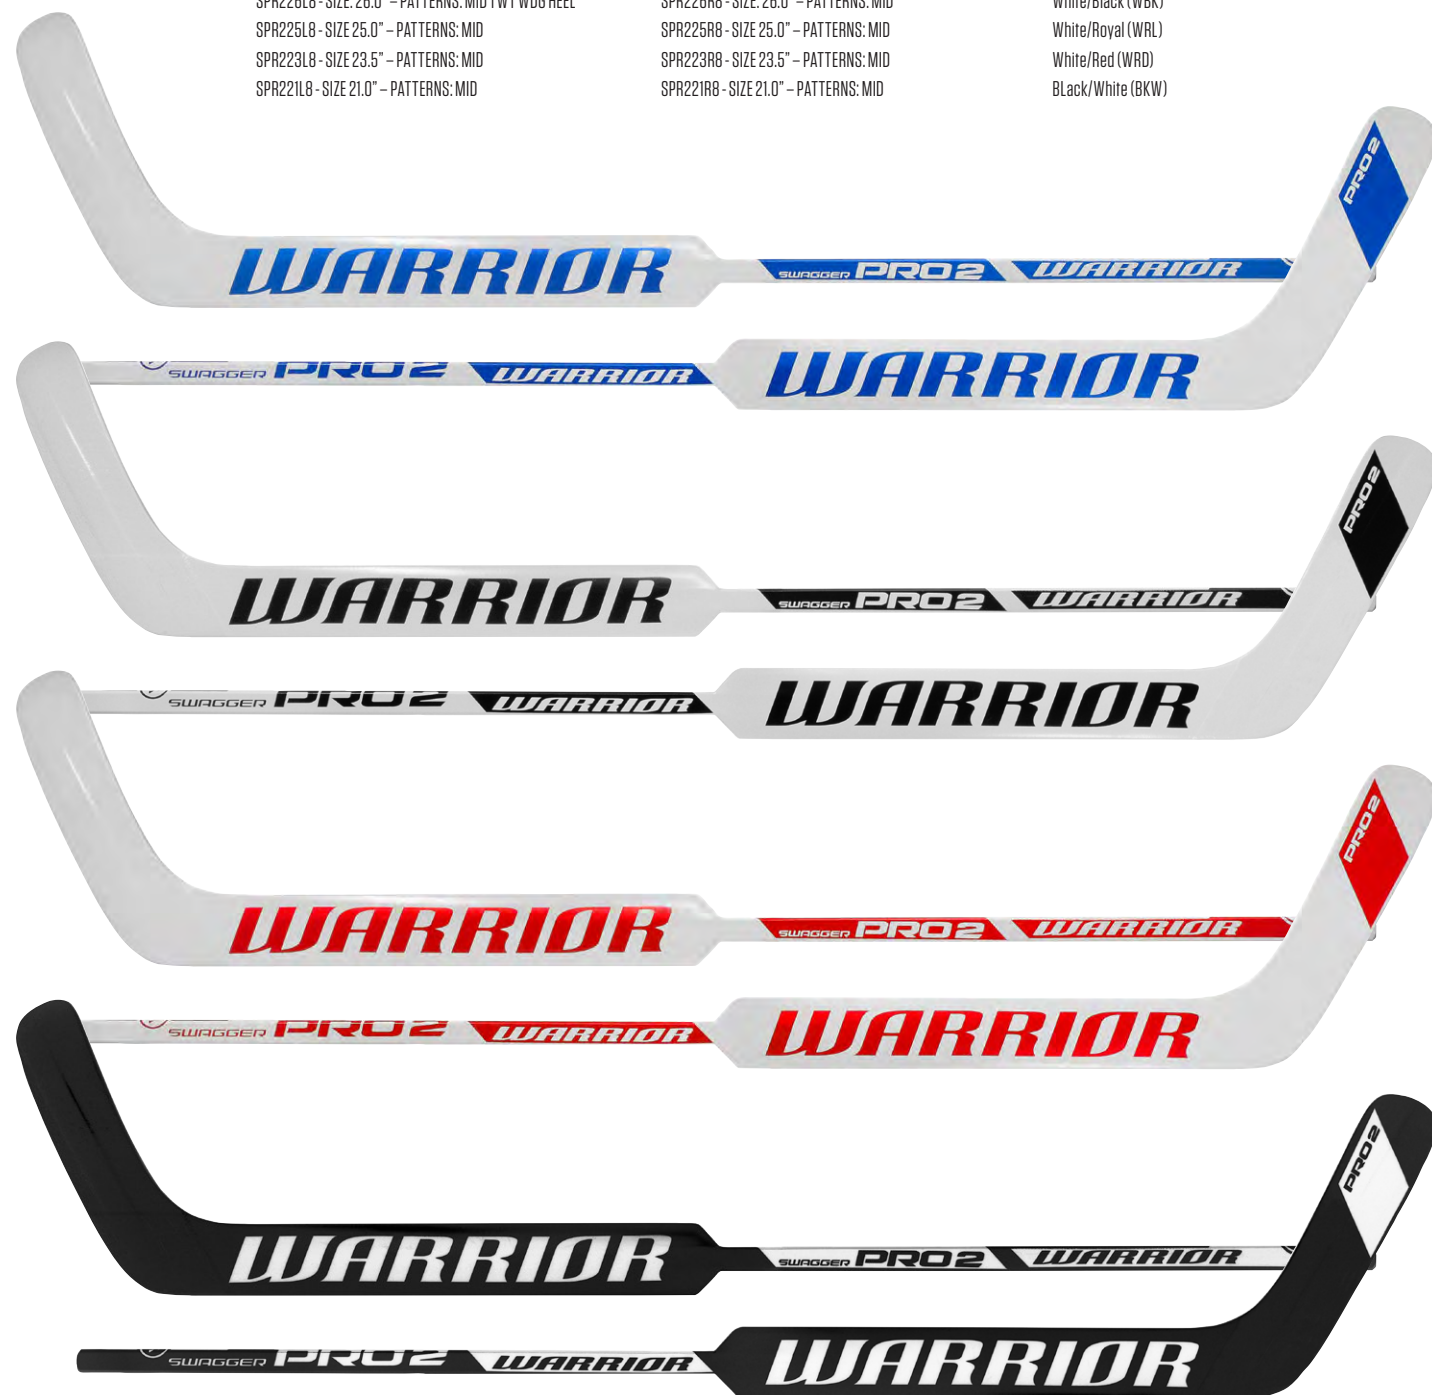

COLORS

White/Black (WBK)
White/Royal (WRL)
White/Red (WRD)
Black/White (BKW)