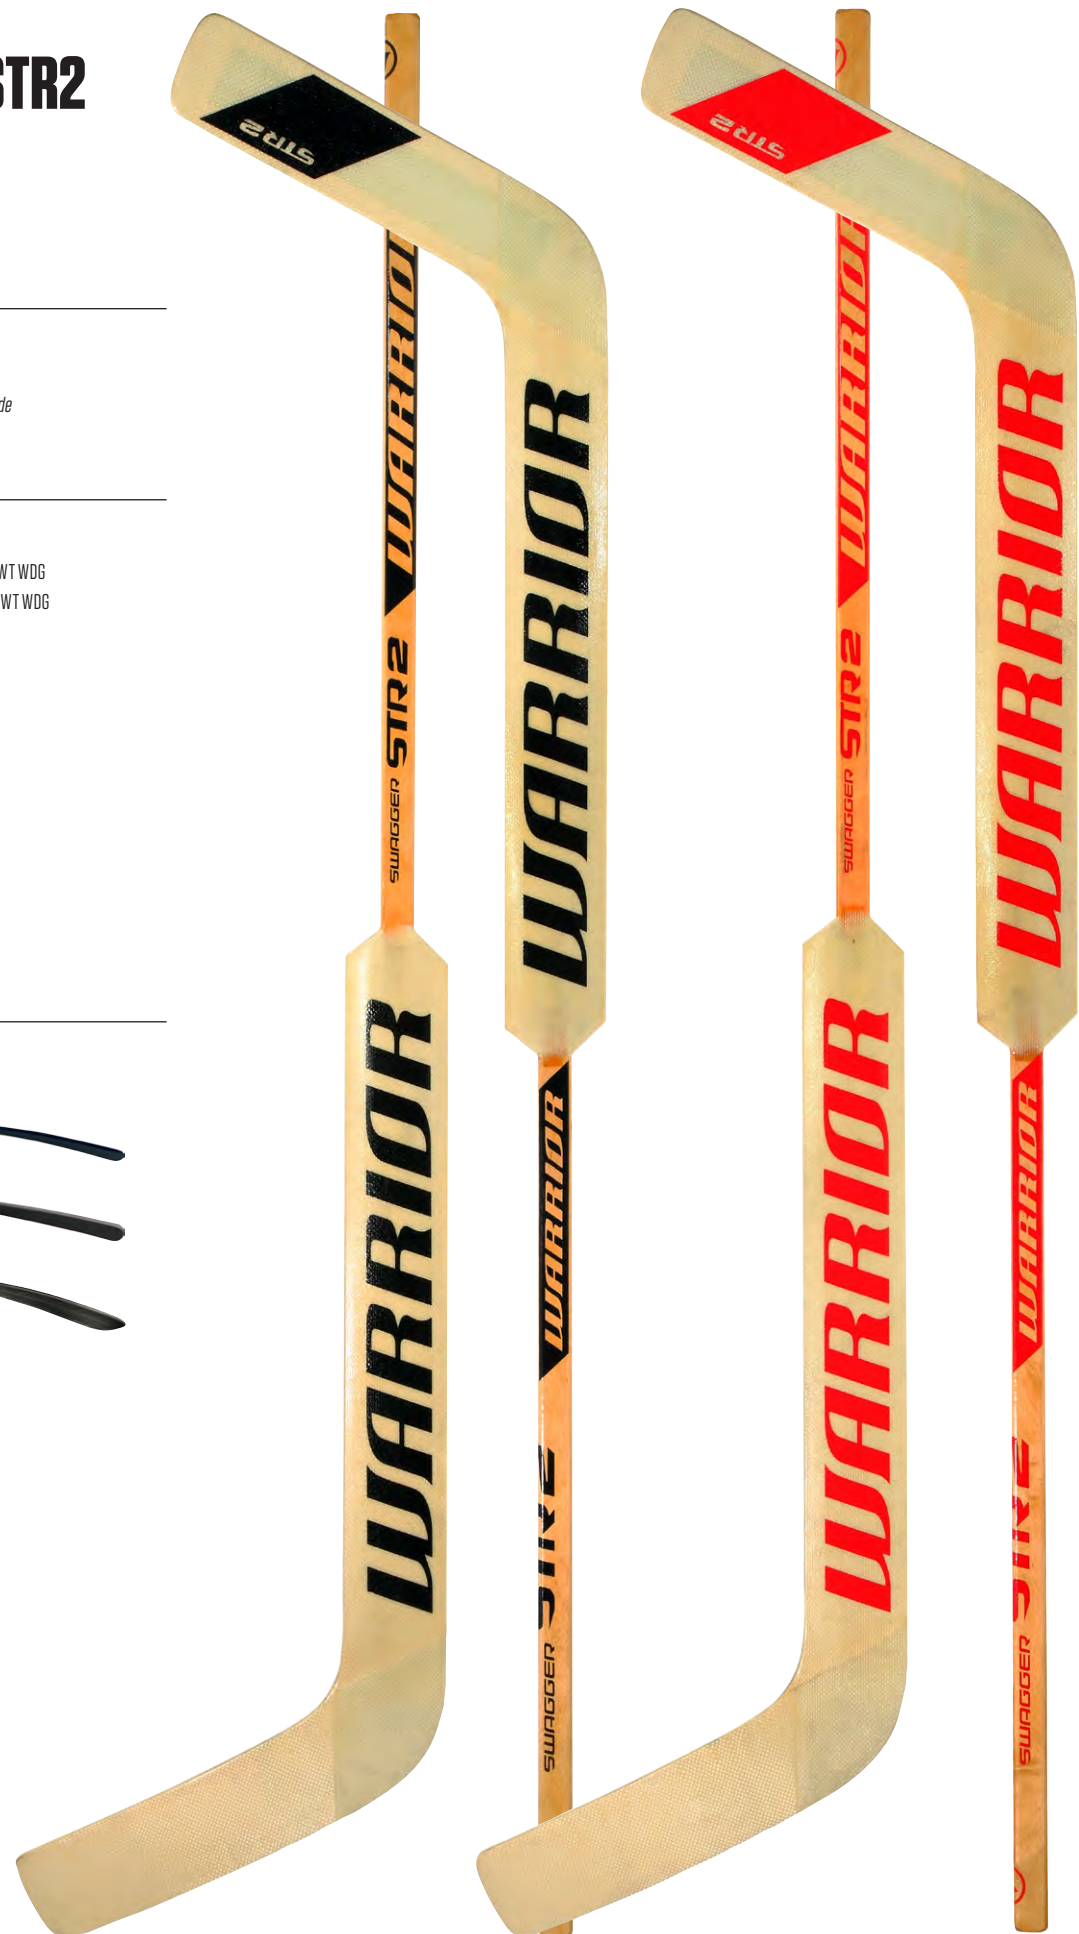

SWAGGER STR2

- Rugged durability
- Consistent performance
- Lightweight foam core paddle
- Precision balance construction
- Rich natural finish

- *Robuste et durable*
- *Performance et fiabilité*
- *Palette légère avec âme en mousse rigide*
- *Construction précise et balancée*
- *Fini naturel riche*

SENIOR

STR227LB - SIZE: 27.5" - PATTERNS: MID TWT WDG
STR226LB - SIZE: 26.0" - PATTERNS: MID TWT WDG
STR225LB - SIZE: 25.0" - PATTERNS: MID
STR223LB - SIZE: 23.5" - PATTERNS: MID
STR221LB - SIZE: 21.0" - PATTERNS: MID
STR219LB - SIZE: 19.0" - PATTERNS: MID
STR227RB - SIZE: 27.5" - PATTERNS: MID
STR226RB - SIZE: 26.0" - PATTERNS: MID
STR225RB - SIZE: 25.0" - PATTERNS: MID
STR223RB - SIZE: 23.5" - PATTERNS: MID
STR221RB - SIZE: 21.0" - PATTERNS: MID
STR219RB - SIZE: 19.0" - PATTERNS: MID

COLORS

Natural/Black (NTB), Natural/Red (NTR)

PATTERNS

SWAGGER SR2

- Foam core paddle
- Reinforced wood shaft
- Precision balanced construction
- Classic pro design

- *Palette avec âme en mousse rigide*
- *Manche de bois renforcé*
- *Construction précise et balancée*
- *Design pro classique*

STYLES

STR227LB - SIZE: 27.5" - PATTERNS: MID TWT WDG
STR226LB - SIZE: 26.0" - PATTERNS: MID TWT WDG
STR225LB - SIZE: 25.0" - PATTERNS: MID
STR223LB - SIZE: 23.5" - PATTERNS: MID
STR221LB - SIZE: 21.0" - PATTERNS: MID
STR219LB - SIZE: 19.0" - PATTERNS: MID
STR227RB - SIZE: 27.5" - PATTERNS: MID
STR226RB - SIZE: 26.0" - PATTERNS: MID
STR225RB - SIZE: 25.0" - PATTERNS: MID
STR223RB - SIZE: 23.5" - PATTERNS: MID
STR221RB - SIZE: 21.0" - PATTERNS: MID
STR219RB - SIZE: 19.0" - PATTERNS: MID

COLORS

White/Black (WBK)