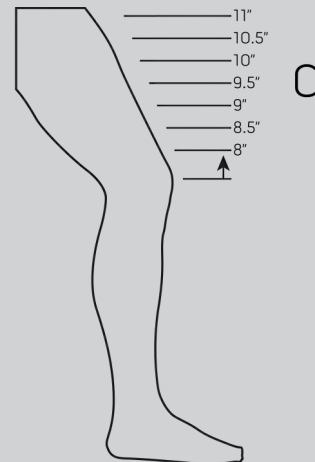

LEG PAD SIZING CHART

Take this measurement while sitting
Prendre cette mesure en position assise

PAD SIZE/ GRANDEUR	19"	21"	23"	24"	25"	28"	30"	31"	32"	33"	34"	35"	36"	37"	38"	
A FLOOR TO KNEE MEASUREMENT, RANGE (IN.)	12.75" &-	12.75" - 13.75"	13.75" - 14.75"	14.75" - 15.75"	15.75" - 16.75"	16.75" - 17.75"	17.75" - 18.25"	18.25" - 18.75"	18.75" - 19.25"	19.25" - 19.75"	19.75" - 20.25"	20.25" - 20.75"	20.75" - 21.25"	21.25" - 21.75"	21.75" - &+	
	MESURE DU PLANCHER AU GENOU, FOURCHETTE(mm)	324 &-	325 - 349	350 - 375	376 - 400	401 - 425	426 - 451	452 - 463	464 - 476	477 - 489	490 - 502	503 - 514	515 - 527	528 - 540	541 - 552	553 - &+
B BODY HEIGHT	3'9" &-	3'11" - 4'2"	4'2" - 4'5"	4'5" - 4'8"	4'8" - 4'10.5"	4'10.5" - 5'	5' - 5'4"	5'4" - 5'6"	5'6" - 5'8"	5'8" - 5'10.5"	5'10.5" - 6'	6' - 6'1.5"	6'1.5" - 6'3"	6'3" - 6'3" &+	6'3" - &+	
	HAUTEUR	1m14	1m19	1m27	1m35	1m42	1m49	1m52	1m63	1m66	1m73	1m79	1m83	1m87	1m91	1m92 &+
C LENGTH OF EXTENSION ABOVE KNEE CAP (+) MESURE DE LA JAMBIÈRE AU DESSUS DE LA ROTULE (+)	8"								+5"	0	0	N/A	N/A	N/A	N/A	
	8.5"								+1"	+5"	+5"	0	N/A	N/A	N/A	
	9"								+1.5"	+1"	+1"	+5"	0	N/A	N/A	
	9.5"								+2"	+1.5"	+1.5"	+1"	+5"	0	N/A	
	10"								+2.5"	+2"	+2"	+1.5"	+1"	+5"	0	
	10.5"								+3"	+2.5"	+2.5"	+2"	+1.5"	+1"	+5"	
	11"								+3.5"	+3"	+3"	+2.5"	+2"	+1.5"	+1"