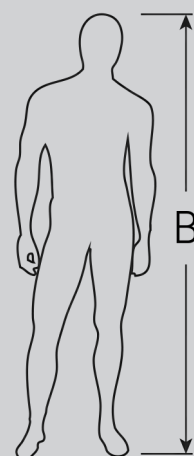

LEG PAD SIZING CHART

Take this measurement while sitting
Prendre cette mesure en position assise

PAD SIZE/ GRANDEUR	19"	21"	23"	24"	25"	28"	30"	31"	32"	33"	34"	35"	36"	37"	38"	
A FLOOR TO KNEE MEASUREMENT, RANGE (IN.)	12.75" &-	12.75" - 13.75"	13.75" - 14.75"	14.75" - 15.75"	15.75" - 16.75"	16.75" - 17.75"	17.75" - 18.25"	18.25" - 18.75"	18.75" - 19.25"	19.25" - 19.75"	19.75" - 20.25"	20.25" - 20.75"	20.75" - 21.25"	21.25" - 21.75"	21.75" - &+	
	MESURE DU PLANCHER AU GENOU, FOURCHETTE(mm)	324 &-	325 - 349	350 - 375	376 - 400	401 - 425	426 - 451	452 - 463	464 - 476	477 - 489	490 - 502	503 - 514	515 - 527	528 - 540	541 - 552	553 - &+
B BODY HEIGHT	3'9" &-	3'11" - 4'2"	4'2" - 4'5"	4'5" - 4'8"	4'8" - 4'10.5"	4'10.5" - 5'	5' - 5'4"	5'4" - 5'6"	5'6" - 5'8"	5'8" - 5'10.5"	5'10.5" - 6'	6' - 6'1.5"	6'1.5" - 6'3"	6'3" - 6'3" &+	6'3" - &+	
	HAUTEUR	1m14	1m19	1m27	1m35	1m42	1m49	1m52	1m63	1m66	1m73	1m79	1m83	1m87	1m91	1m92 &+
C LENGTH OF EXTENSION ABOVE KNEE CAP (+) MESURE DE LA JAMBIÈRE AU DESSUS DE LA ROTULE (+)	8"								+5"	0	0	N/A	N/A	N/A	N/A	
	8.5"								+1"	+5"	+5"	0	N/A	N/A	N/A	
	9"								+1.5"	+1"	+1"	+5"	0	N/A	N/A	
	9.5"								+2"	+1.5"	+1.5"	+1"	+5"	0	N/A	
	10"								+2.5"	+2"	+2"	+1.5"	+1"	+5"	0	
	10.5"								+3"	+2.5"	+2.5"	+2"	+1.5"	+1"	+5"	
	11"								+3.5"	+3"	+3"	+2.5"	+2"	+1.5"	+1"