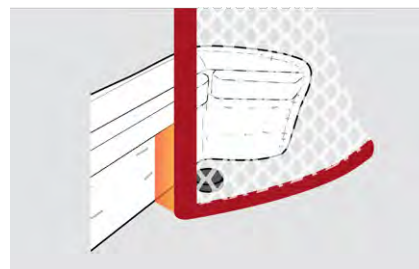

Engineered channels decrease friction by reducing surface area that contacts the ice

Diagonal orientation of channels is set to the optimal trajectory for sliding through snow and rough ice

360°ACTIVEDROP

360°ACTIVEDROP Leg Channel enhances five hole coverage

Conventional leg channel keeps the pad centered on leg while the goalie is in an upright stance unless the pad is worn extremely loose

360°ACTIVEDROP leg channel encourages the knee and thigh segments of the leg pad to drop lower covering more five hole while the goalie is in an upright stance and during butterfly slide transition

Active drop occurs while still providing a secure feel and fit

RVH OPTIMIZED OUTER ROLL

Conventional Outer Roll shape creates gap between pad face and goal post in Reverse VH position

RVH OPTIMIZED Outer Roll seals against goal post in Reverse VH position without sacrificing necessary puck stopping benefits