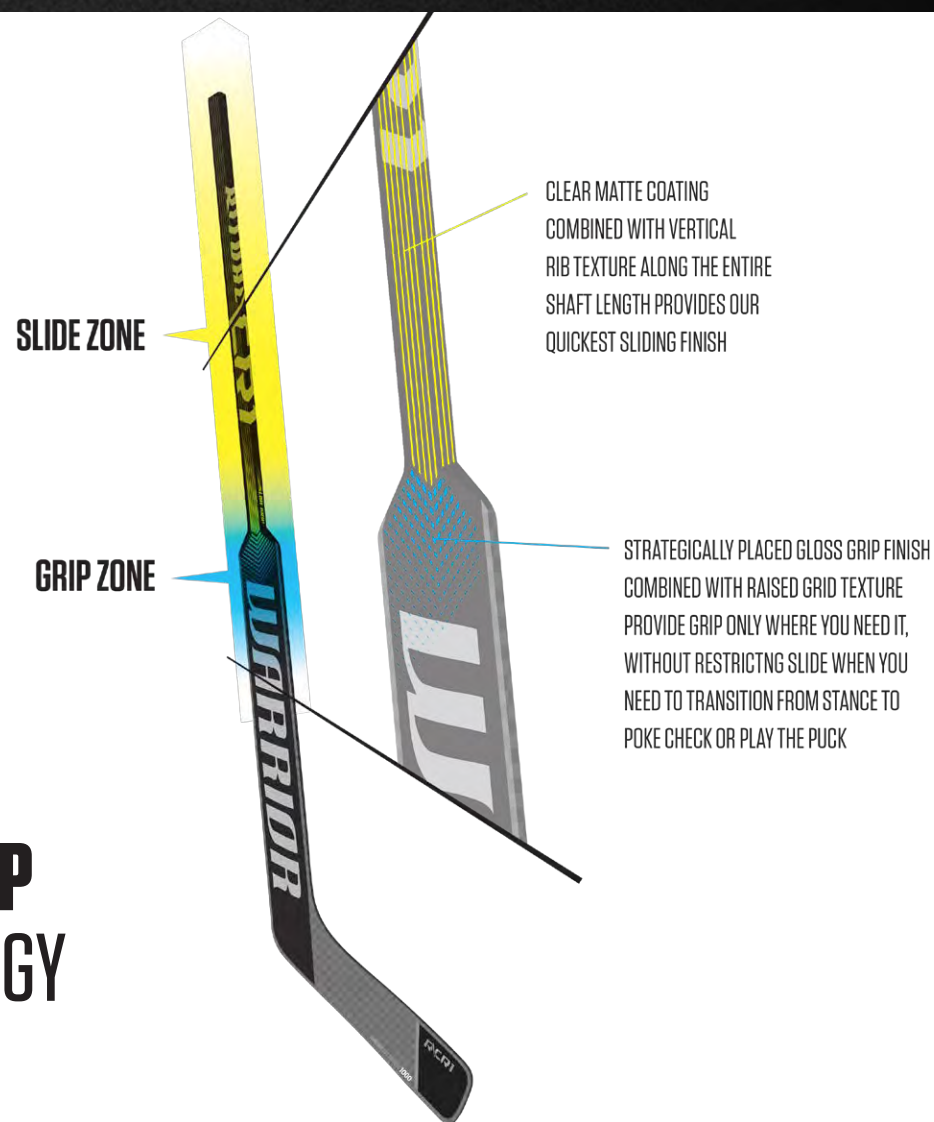

RITUAL CR STICKS