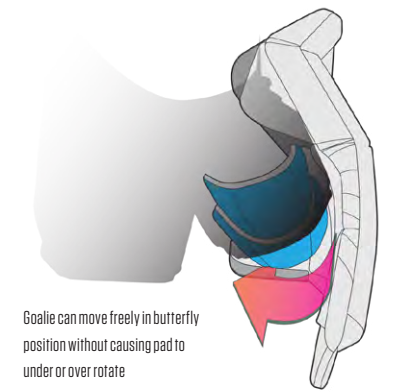

RITUAL GT LEG PAD TECHNOLOGY

GEOMETRIC TORSION TECHNOLOGY

TORSIONAL FLEX POINTS BELOW THE KNEE AND ANKLE ALLOW THE TAPERED BOOT TO TILT FORWARD AND SEAL ALONG THE ICE WITHOUT CAUSING THE THIGH RISE TO LIFT

COMPLETE PAD SEAL ALONG THE ICE FROM BOOT TO THIGH-RISE

KNEE DRIVE SYSTEM

FUNCTION:

A firm, open and un-restrictive construction of the internal knee area of the leg pad creates a smooth interface between leg pad and knee pad

BENEFIT:

Unrestricted rotation from standing to butterfly transitions - Unprecedented pad stability

RITUAL GT PRO LEG PADS

- Super lightweight design with highest quality materials
- Knee Drive System
- 360 Degree leg channel for optimum rotation
- Standard toe lace (optional Active Response Straps included)
- Optional: GT & Classic graphics
- Optional: Leather boot strap (purchased separately)
- Ritual GT SR Knee Pad included with leg pads