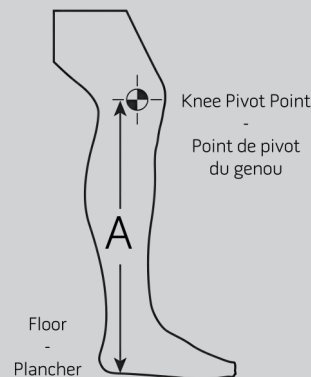

LEG PAD SIZING CHART

Take this measurement while sitting
Prendre cette mesure en position assise

PAD SIZE/ GRANDEUR	19"	21"	23"	24"	25"	28"	30"	31"	32"	33"	34"	35"	36"	37"	38"	
A FLOOR TO KNEE MEASUREMENT, RANGE (IN.)	12.75" &-	12.75" - 13.75"	13.75" - 14.75"	14.75" - 15.75"	15.75" - 16.75"	16.75" - 17.75"	17.75" - 18.25"	18.25" - 18.75"	18.75" - 19.25"	19.25" - 19.75"	19.75" - 20.25"	20.25" - 20.75"	20.75" - 21.25"	21.25" - 21.75"	21.75" - &+	
	MESURE DU PLANCHER AU GENOU, FOURCHETTE(mm)	324 &-	325 - 349	350 - 375	376 - 400	401 - 425	426 - 451	452 - 463	464 - 476	477 - 489	490 - 502	503 - 514	515 - 527	528 - 540	541 - 552	553 - &+
B BODY HEIGHT	3'9" &-	3'11" - 4'2"	4'2" - 4'5"	4'5" - 4'8"	4'8" - 4'10.5"	4'10.5" - 5'	5' - 5'4"	5'4" - 5'6"	5'6" - 5'8"	5'8" - 5'10.5"	5'10.5" - 6'	6' - 6'1.5"	6'1.5" - 6'3"	6'3" - 6'3" &+	6'3" - &+	
	HAUTEUR	1m14	1m19	1m27	1m35	1m42	1m49	1m52	1m63	1m66	1m73	1m79	1m83	1m87	1m91	1m92 &+
C LENGTH OF EXTENSION ABOVE KNEE CAP (+) MESURE DE LA JAMBIÈRE AU DESSUS DE LA ROTULE (+)	8"								+5"	0	0	N/A	N/A	N/A	N/A	
	8.5"								+1"	+5"	+5"	0	N/A	N/A	N/A	
	9"								+1.5"	+1"	+1"	+5"	0	N/A	N/A	
	9.5"								+2"	+1.5"	+1.5"	+1"	+5"	0	N/A	
	10"								+2.5"	+2"	+2"	+1.5"	+1"	+5"	0	
	10.5"								+3"	+2.5"	+2.5"	+2"	+1.5"	+1"	+5"	
	11"								+3.5"	+3"	+3"	+2.5"	+2"	+1.5"	+1"