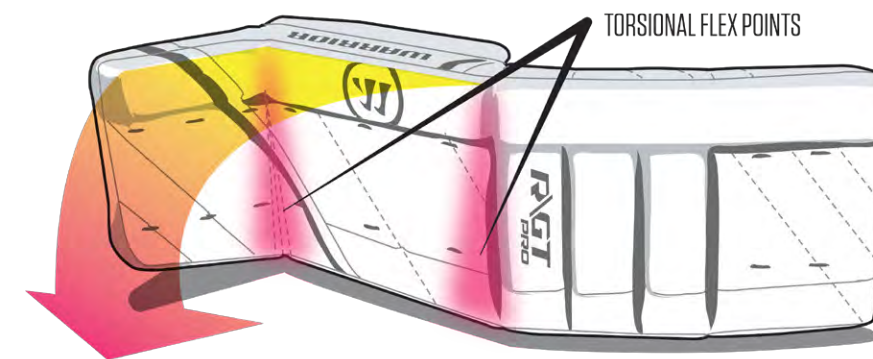

RITUAL GT LEG PAD TECHNOLOGY

GEOMETRIC TORSION TECHNOLOGY

TORSIONAL FLEX POINTS BELOW THE KNEE AND ANKLE ALLOW THE TAPERED BOOT TO TILT FORWARD AND SEAL ALONG THE ICE WITHOUT CAUSING THE THIGH RISE TO LIFT

COMPLETE PAD SEAL ALONG THE ICE FROM BOOT TO THIGH-RISE

KNEE DRIVE SYSTEM

FUNCTION:

A firm, open and un-restrictive construction of the internal knee area of the leg pad creates a smooth interface between leg pad and knee pad