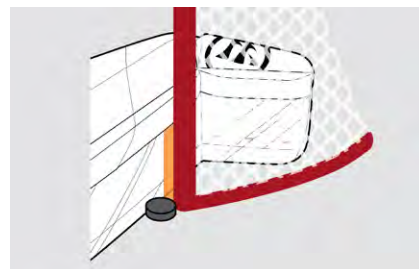

Engineered channels decrease friction by reducing surface area that contacts the ice

Diagonal orientation of channels is set to the optimal trajectory for sliding through snow and rough ice

360°ACTIVEDROP

360°ACTIVEDROP Leg Channel enhances five hole coverage

Conventional leg channel keeps the pad centered on leg while the goalie is in an upright stance unless the pad is worn extremely loose

360°ACTIVEDROP leg channel encourages the knee and thigh segments of the leg pad to drop lower covering more five hole while the goalie is in an upright stance and during butterfly slide transition

Active drop occurs while still providing a secure feel and fit

RVH OPTIMIZED OUTER ROLL

Conventional Outer Roll shape creates gap between pad face and goal post in Reverse VH position

RVH OPTIMIZED Outer Roll seals against goal post in Reverse VH position without sacrificing necessary puck stopping benefits