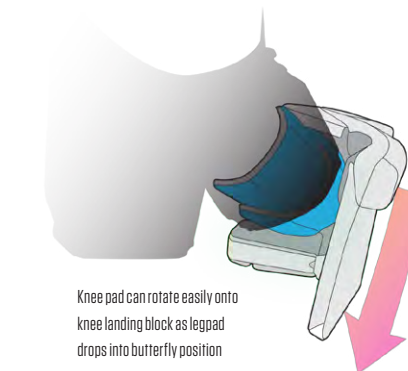

RITUAL GT LEG PAD TECHNOLOGY

GEOMETRIC TORSION TECHNOLOGY

TORSIONAL FLEX POINTS BELOW THE KNEE AND ANKLE ALLOW THE TAPERED BOOT TO TILT FORWARD AND SEAL ALONG THE ICE WITHOUT CAUSING THE THIGH RISE TO LIFT

COMPLETE PAD SEAL ALONG THE ICE FROM BOOT TO THIGH-RISE

KNEE DRIVE SYSTEM

FUNCTION:

A firm, open and un-restrictive construction of the internal knee area of the leg pad creates a smooth interface between leg pad and knee pad

BENEFIT:

Unrestricted rotation from standing to butterfly transitions - Unprecedented pad stability

RITUAL GT PRO LEG PADS

- Super lightweight design with highest quality materials
- Knee Drive System
- 360 Degree leg channel for optimum rotation
- Standard toe lace (optional Active Response Straps included)
- Optional: GT & Classic graphics
- Optional: Leather boot strap (purchased separately)
- Ritual GT SR Knee Pad included with leg pads