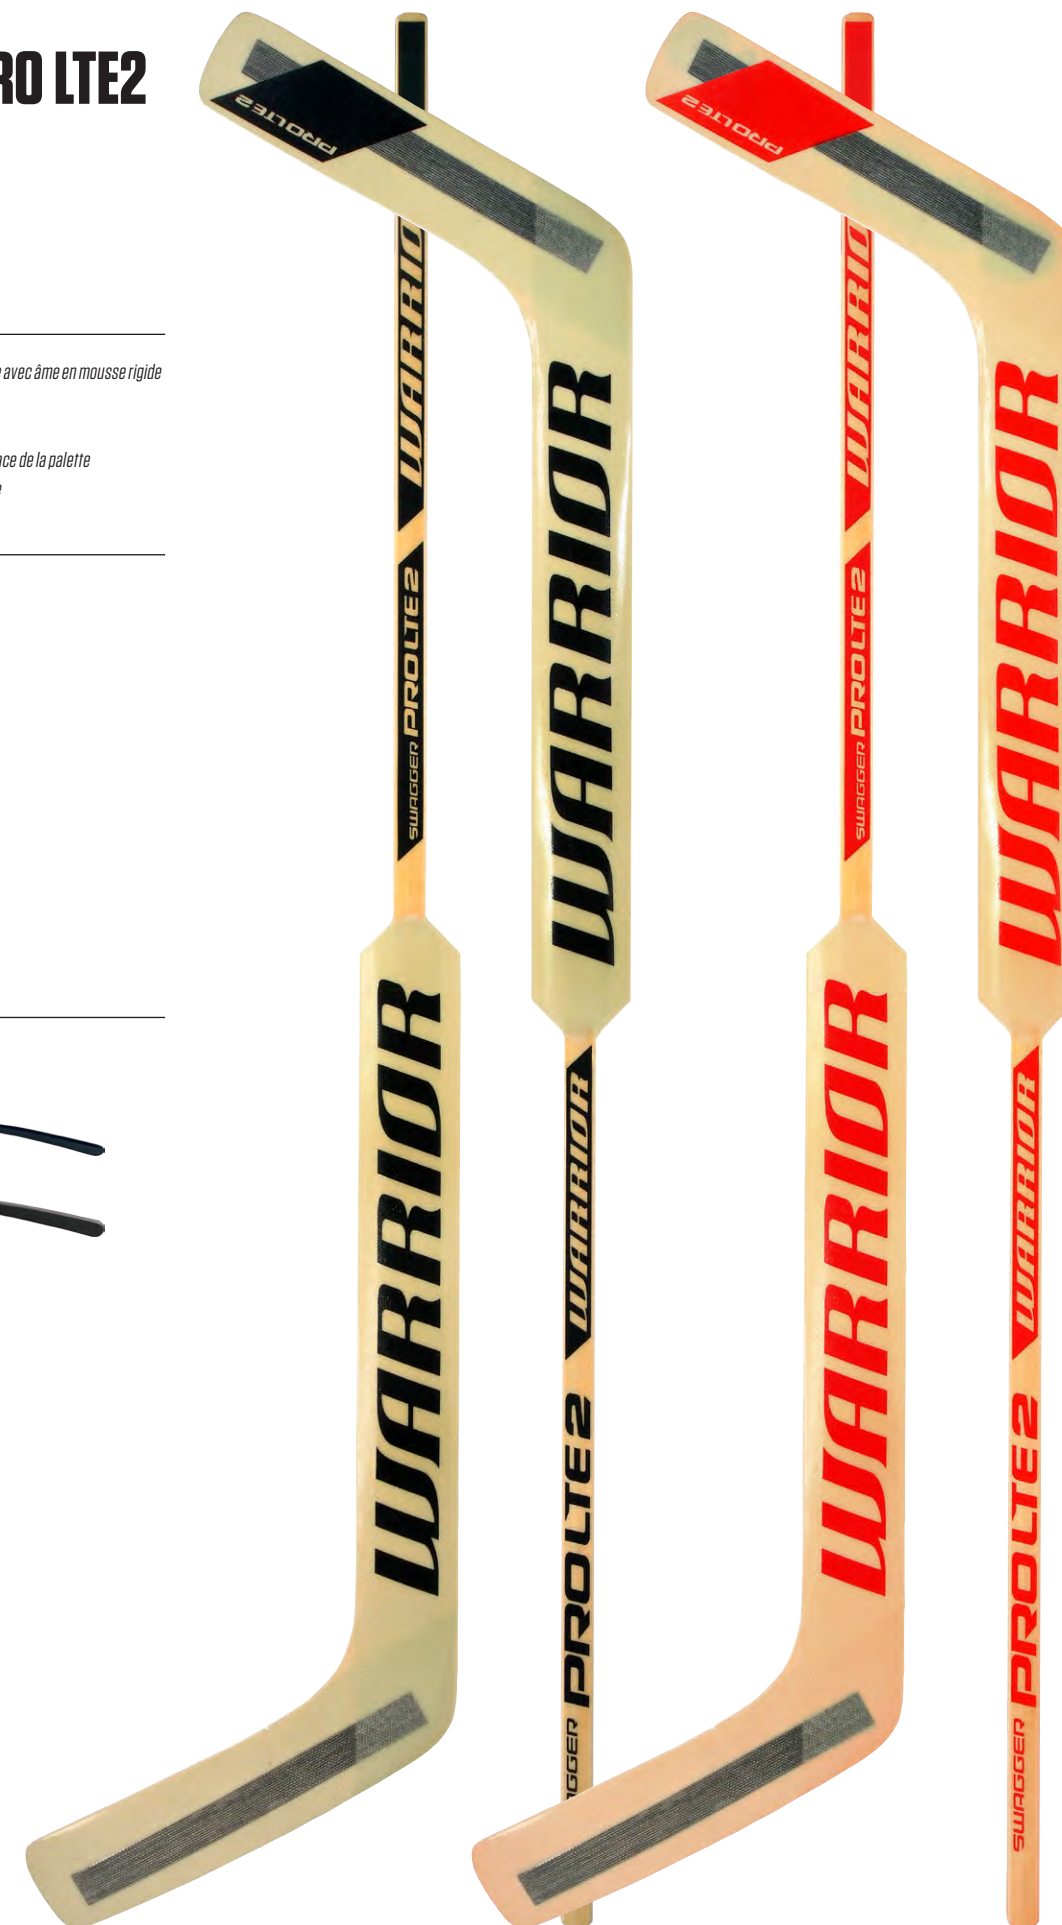

SWAGGER PRO 2

- New lightweight design
- High performance pro foam core stick
- Pro balanced stick with urethane RIM core – molded paddle & blade
- Pro strength deluxe blade and paddle
- ABS tough strip face and heel insert
- Birch/Aspen Shaft w/ Glass Lam Face
- Made in Finland

- Nouveau design plus léger
- Bâton professionnel de haute performance avec âme en mousse rigide
- Bâton pro équilibré avec armature en urethane RIM et palette moulée
- Palette deluxe de qualité professionnelle
- Inserts d'ABS résistants au talon et sur la face de la palette
- Manche en bouleau/tremble laminé de fibre de verre
- Fabriqué en Finlande

STYLES

SPR227L8 - SIZE: 27.5" – PATTERNS: MID TWT WDG HEEL
SPR226L8 - SIZE: 26.0" – PATTERNS: MID TWT WDG HEEL
SPR225L8 - SIZE: 25.0" – PATTERNS: MID
SPR223L8 - SIZE: 23.5" – PATTERNS: MID
SPR221L8 - SIZE: 21.0" – PATTERNS: MID

SPR227R8 - SIZE: 27.5" – PATTERNS: MID
SPR226R8 - SIZE: 26.0" – PATTERNS: MID
SPR225R8 - SIZE: 25.0" – PATTERNS: MID
SPR223R8 - SIZE: 23.5" – PATTERNS: MID
SPR221R8 - SIZE: 21.0" – PATTERNS: MID

PATTERNS

COLORS

White/Black (WBK)
White/Royal (WRL)
White/Red (WRD)
Black/White (BKW)

SWAGGER PRO LTE2

- High performance pro foam core stick
- Ultralight thin paddle
- Pro strength deluxe blade and paddle
- ABS tough strip face and heel insert
- Aspen Shaft w/ Glass Lam Face
- Made in Finland

- Bâton professionnel de haute performance avec âme en mousse rigide
- Palette mince ultra-légère
- Palette deluxe de qualité professionnelle
- Inserts d'ABS résistants au talon et sur la face de la palette
- Manche en tremble laminé de fibre de verre
- Fabriqué en Finlande

SENIOR