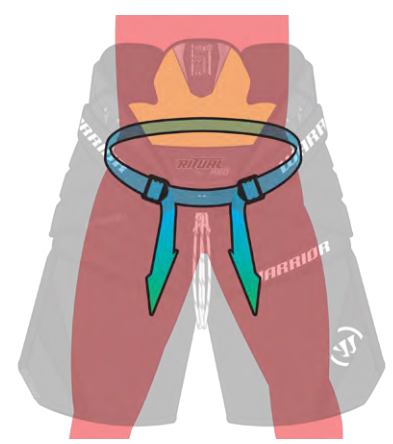

INTERNAL BELT SYSTEM

(Featured on Ritual X Pants: PRO, SR, INT, JR)

FUNCTION:
Provides a snug, comfortable, easy to adjust fit while allowing the external pant to fit looser

BENEFIT:
Increases flexibility, mobility, and protection