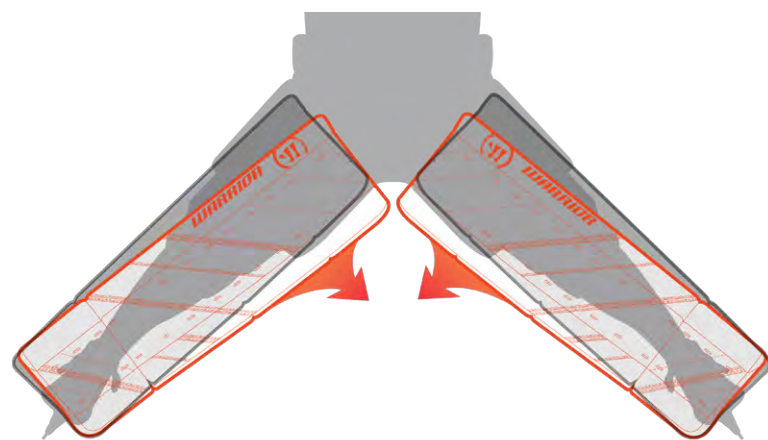

Engineered channels decrease friction by reducing surface area that contacts the ice

Diagonal orientation of channels is set to the optimal trajectory for sliding through snow and rough ice

360°ACTIVEDROP

360°ACTIVEDROP Leg Channel enhances five hole coverage

Conventional leg channel keeps the pad centered on leg while the goalie is in an upright stance unless the pad is worn extremely loose

360°ACTIVEDROP leg channel encourages the knee and thigh segments of the leg pad to drop lower covering more five hole while the goalie is in an upright stance and during butterfly slide transition

Active drop occurs while still providing a secure feel and fit

RVH OPTIMIZED OUTER ROLL

Conventional Outer Roll shape creates gap between pad face and goal post in Reverse VH position

RVH OPTIMIZED Outer Roll seals against goal post in Reverse VH position without sacrificing necessary puck stopping benefits