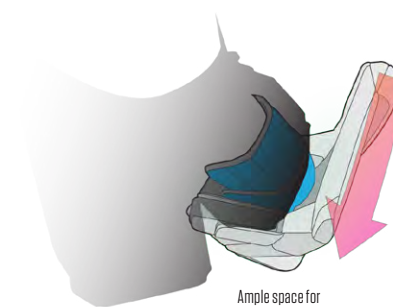

RITUAL GT LEG PAD TECHNOLOGY

GEOMETRIC TORSION TECHNOLOGY

TORSIONAL FLEX POINTS BELOW THE KNEE AND ANKLE ALLOW THE TAPERED BOOT TO TILT FORWARD AND SEAL ALONG THE ICE WITHOUT CAUSING THE THIGH RISE TO LIFT

COMPLETE PAD SEAL ALONG THE ICE FROM BOOT TO THIGH-RISE

KNEE DRIVE SYSTEM

FUNCTION:

A firm, open and un-restrictive construction of the internal knee area of the leg pad creates a smooth interface between leg pad and knee pad

BENEFIT:

Unrestricted rotation from standing to butterfly transitions - Unprecedented pad stability