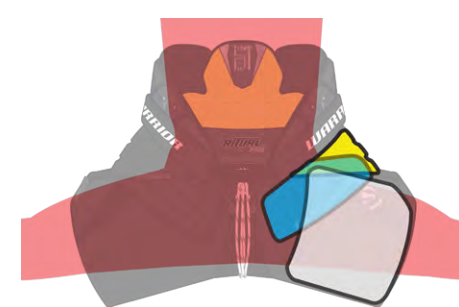

RITUAL X SR/INT
GOALIE PANTS

- Lightweight
- Flex plates and AxyCut technology
- Removable internal belt
- Removable suspender buttons
- Construction légère
- Technologies Flex plates et AxyCut
- Ceinture intérieure amovible
- Boutons de bretelles amovibles

STYLES
SR: GPNTSR5 + BK + Size
INT: GPNTINT5 + BK + Size

SIZES
SR: S, M, L, XL, 2XL
INT: S/M, LXL, 2XL